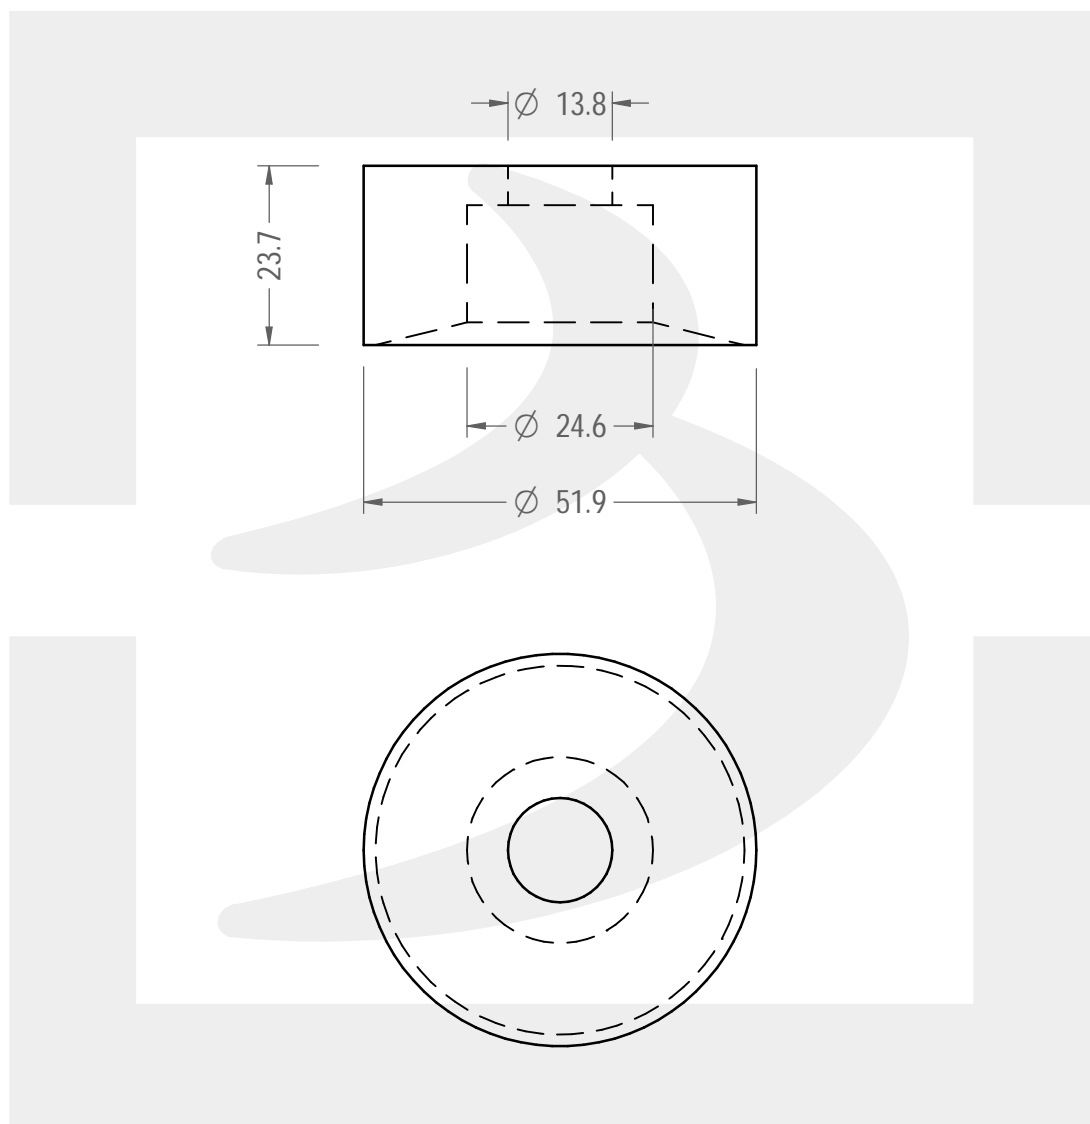

Colore :

Color :

SCALA: 1:1  
SCALE:

Capacità R.B. (c.c.) :	0.000	Peso vetro (gr):	24
Brimful cap. (c.c.) :		Glass weight (gr):	
Altezza tot (mm):	23.7	Bocca:	FASCETTA
Total height (mm):		Finish:	
Diametro corpo (mm):	51.9	Min. foro passante (mm):	
Body diameter (mm):		Minimum through bore (mm):	

LE QUOTE SONO ESPRESSE IN mm  
DIMENSIONS ARE EXPRESSED IN mm

COD. ARTICOLO / ITEM CODE

**24506B3**