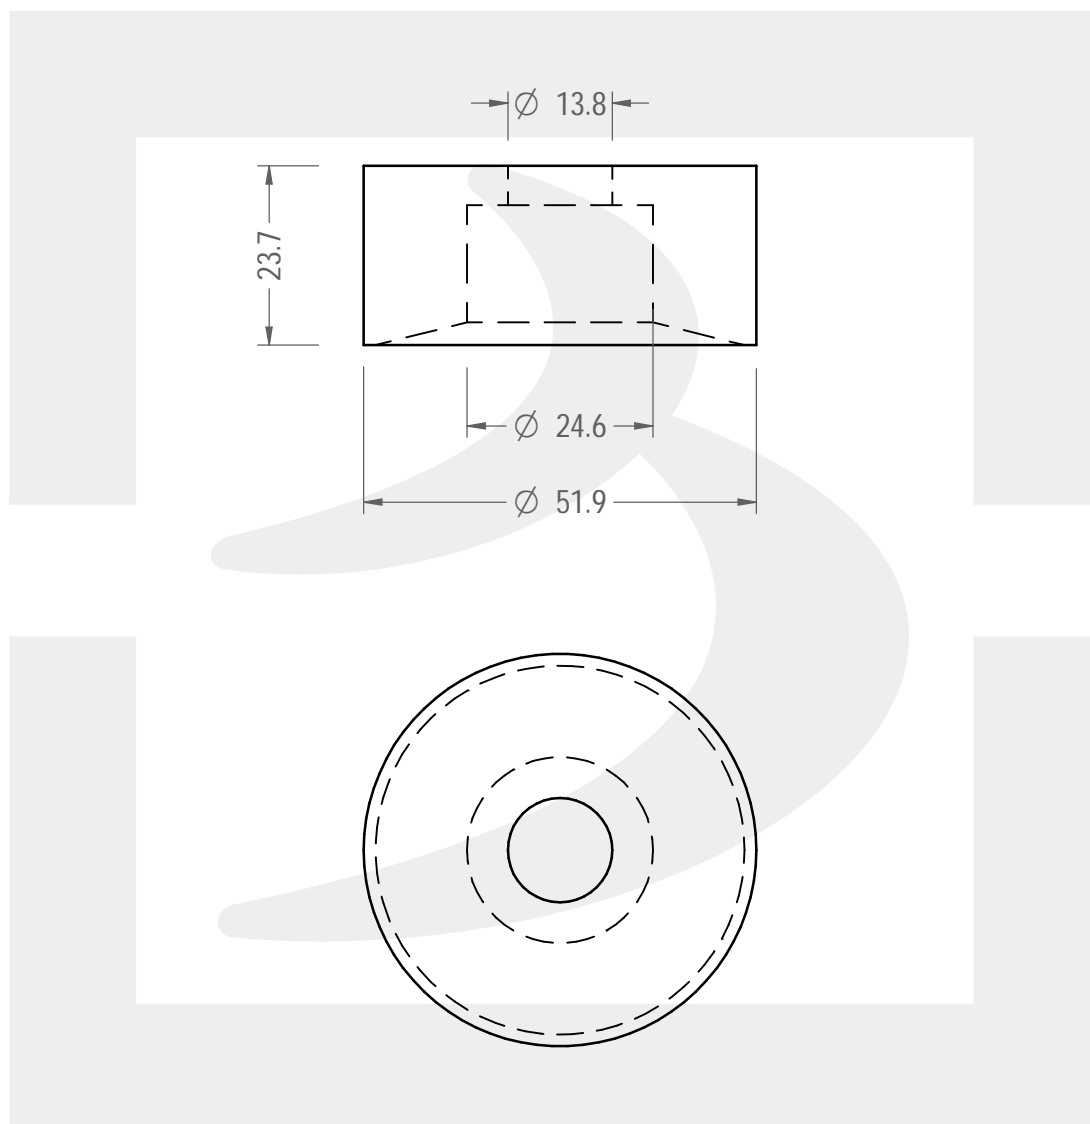

Colore :

Color :

SCALA: 1:1
SCALE:

Capacità R.B. (c.c.) : Brimful cap. (c.c.) :	0.000	Peso vetro (gr): Glass weight (gr):	24
Altezza tot (mm): Total height (mm):	23.7	Bocca: Finish:	FASCETTA
Diametro corpo (mm): Body diameter (mm):	51.9	Min. foro passante (mm): Minimum through bore (mm):	

LE QUOTE SONO ESPRESSE IN mm
DIMENSIONS ARE EXPRESSED IN mm

COD. ARTICOLO / ITEM CODE

24505B3