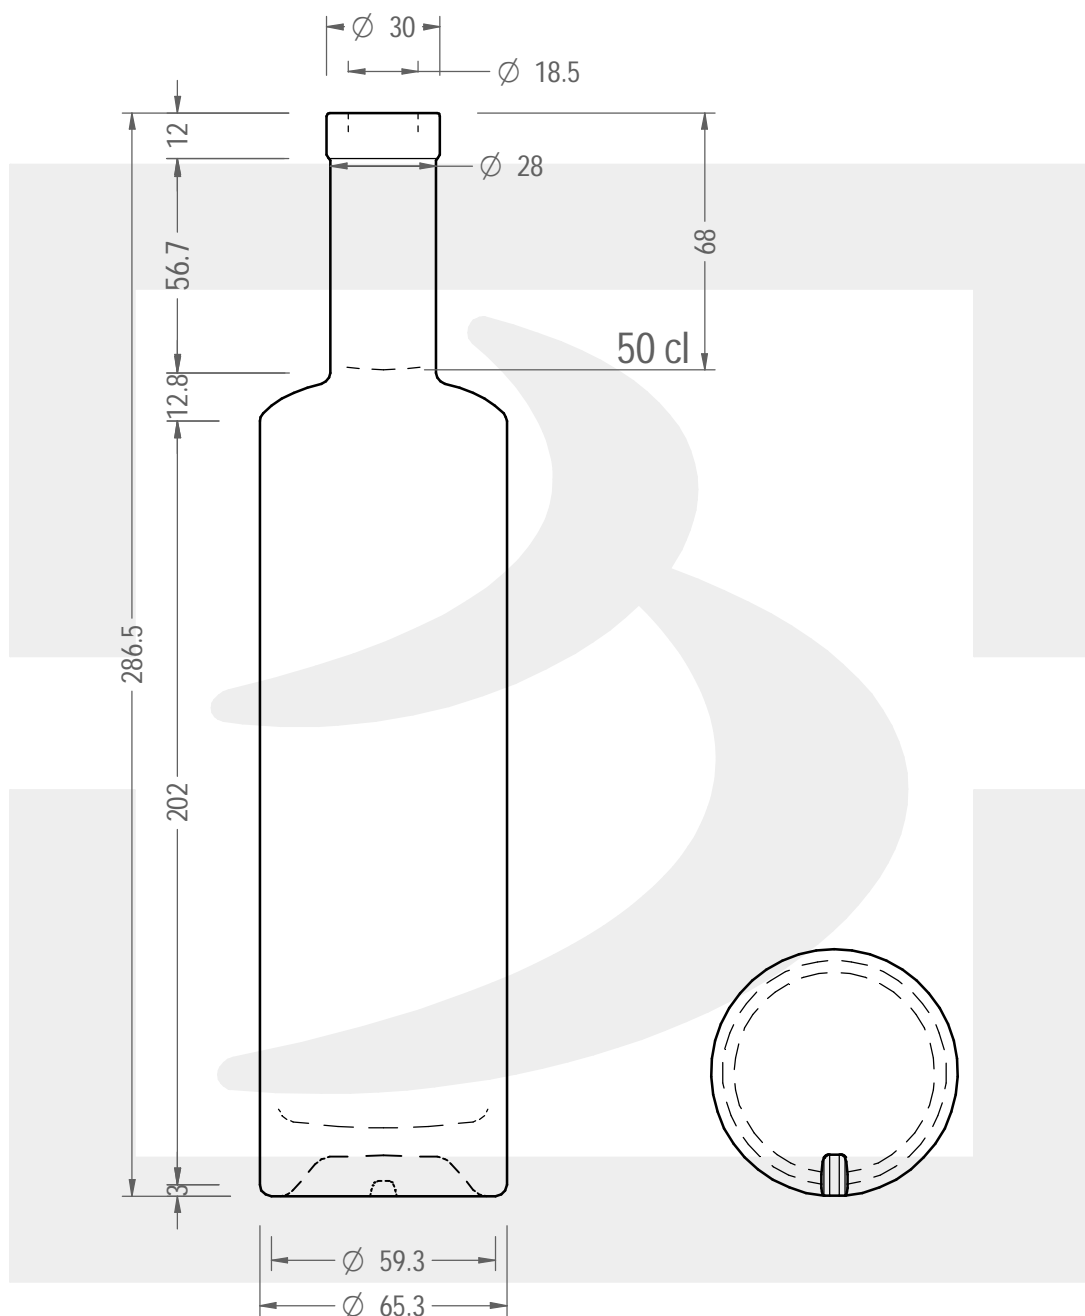

ARTICOLO / ITEM

BOT. KIRA 500 F 12 *

Colore : BIANCO EXTRA
Color : BIANCO EXTRA

bruni glass

berlinpackaging.eu

Il disegno è puramente indicativo e non vincolante - Berlin Packaging Italy S.p.A. non assume garanzia od obbligazione alcuna per l'utilizzo del presente disegno nè per le informazioni in esso riportate
This drawing is approximate and not binding - Berlin Packaging Italy S.p.A. does not assume any guarantee or obligation for use of this drawing or for information contained therein

Capacità R.B. (c.c.):	520	Peso vetro (gr):	550
Brimful capacity (c.c.):		Glass weight (gr):	
Altezza tot. (mm):	286.5	Bocca:	FASCETTA
Total height (mm):		Finish:	
Diametro corpo (mm):	65.3	Min. foro passante (mm):	16
Body diameter (mm):		Minimum through bore (mm):	
Resistenza a pressione (bar):	-	Scala:	1:2
Pressure resistance (bar):		Scale:	

Per ulteriori informazioni tecniche contattare il referente commerciale
For full technical details please contact sales representative

COD. ARTICOLO / ITEM CODE
24457P1

Data ultimo aggiornamento / Last update: 10/11/2021
Origine / Source: 24457