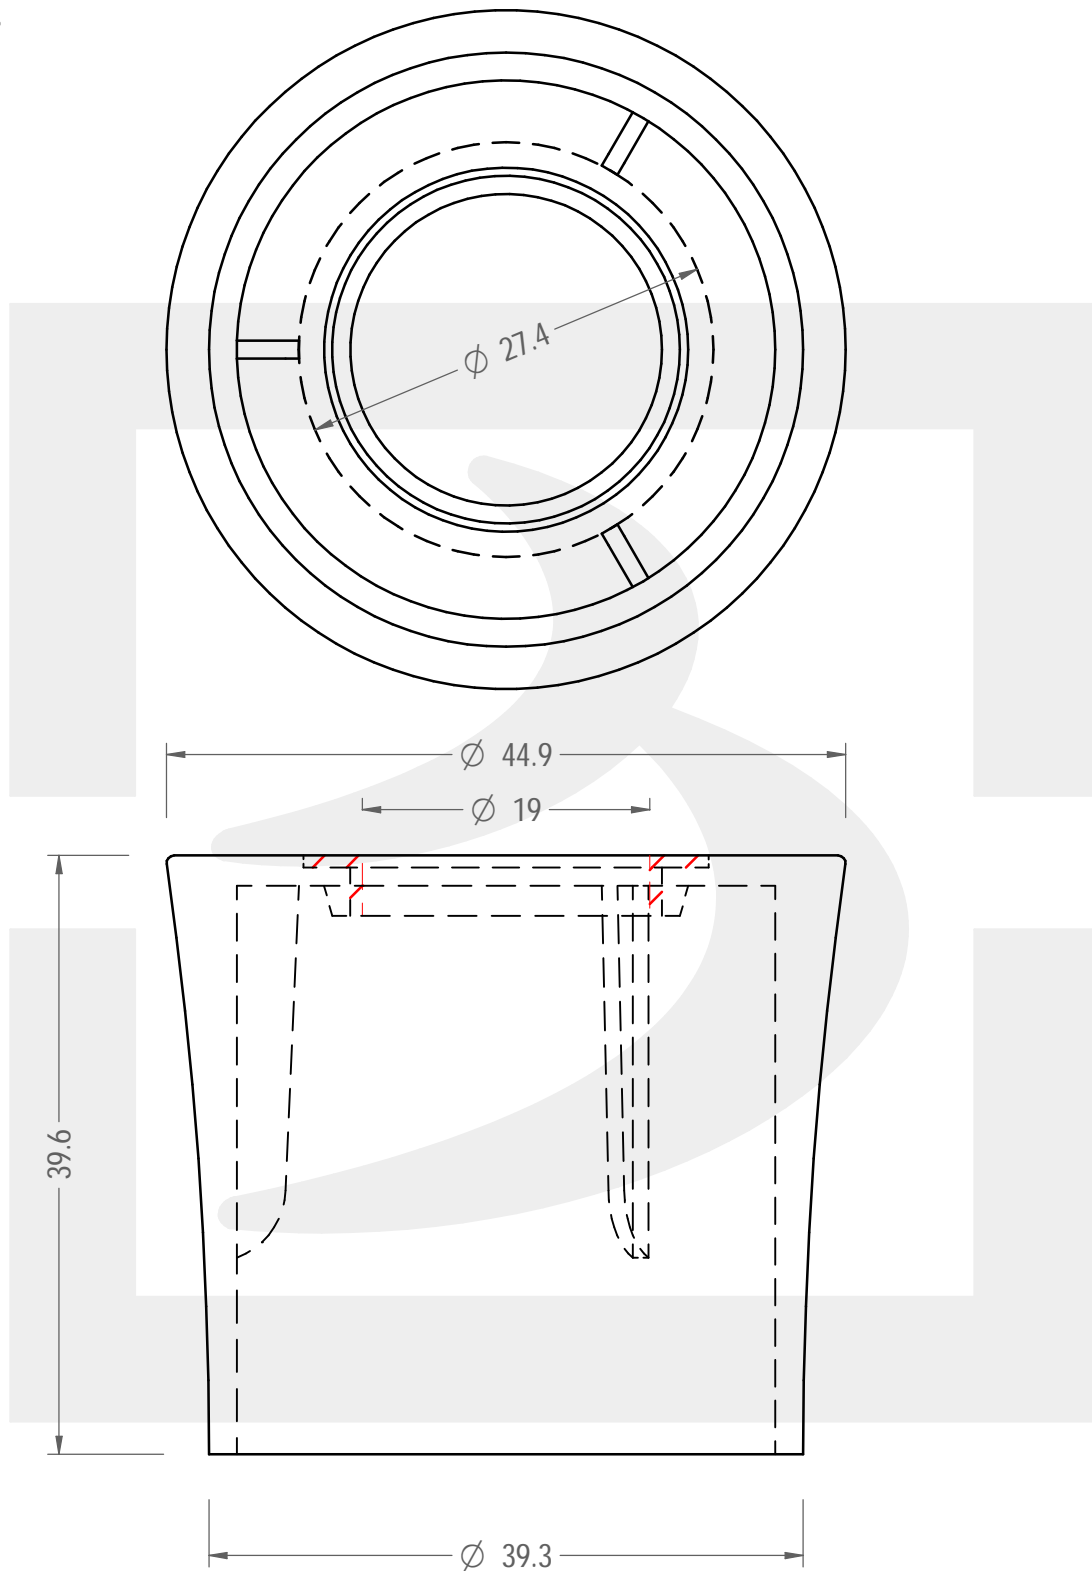

DIFF P CIL BIANCO D45 H40 R

Colore :

Color :

 SCALA: 2:1
 SCALE: 2:1

Capacità R.B. (c.c.): Brimful cap. (c.c.):	0.000	Peso vetro (gr): Glass weight (gr):	1
Altezza tot (mm): Total height (mm):	39.6	Bocca: Finish:	FASCETTA
Diametro corpo (mm): Body diameter (mm):	44.9	Min. foro passante (mm): Minimum through bore (mm):	

 LE QUOTE SONO ESPRESSE IN mm
 DIMENSIONS ARE EXPRESSED IN mm

COD. ARTICOLO / ITEM CODE

24416B3