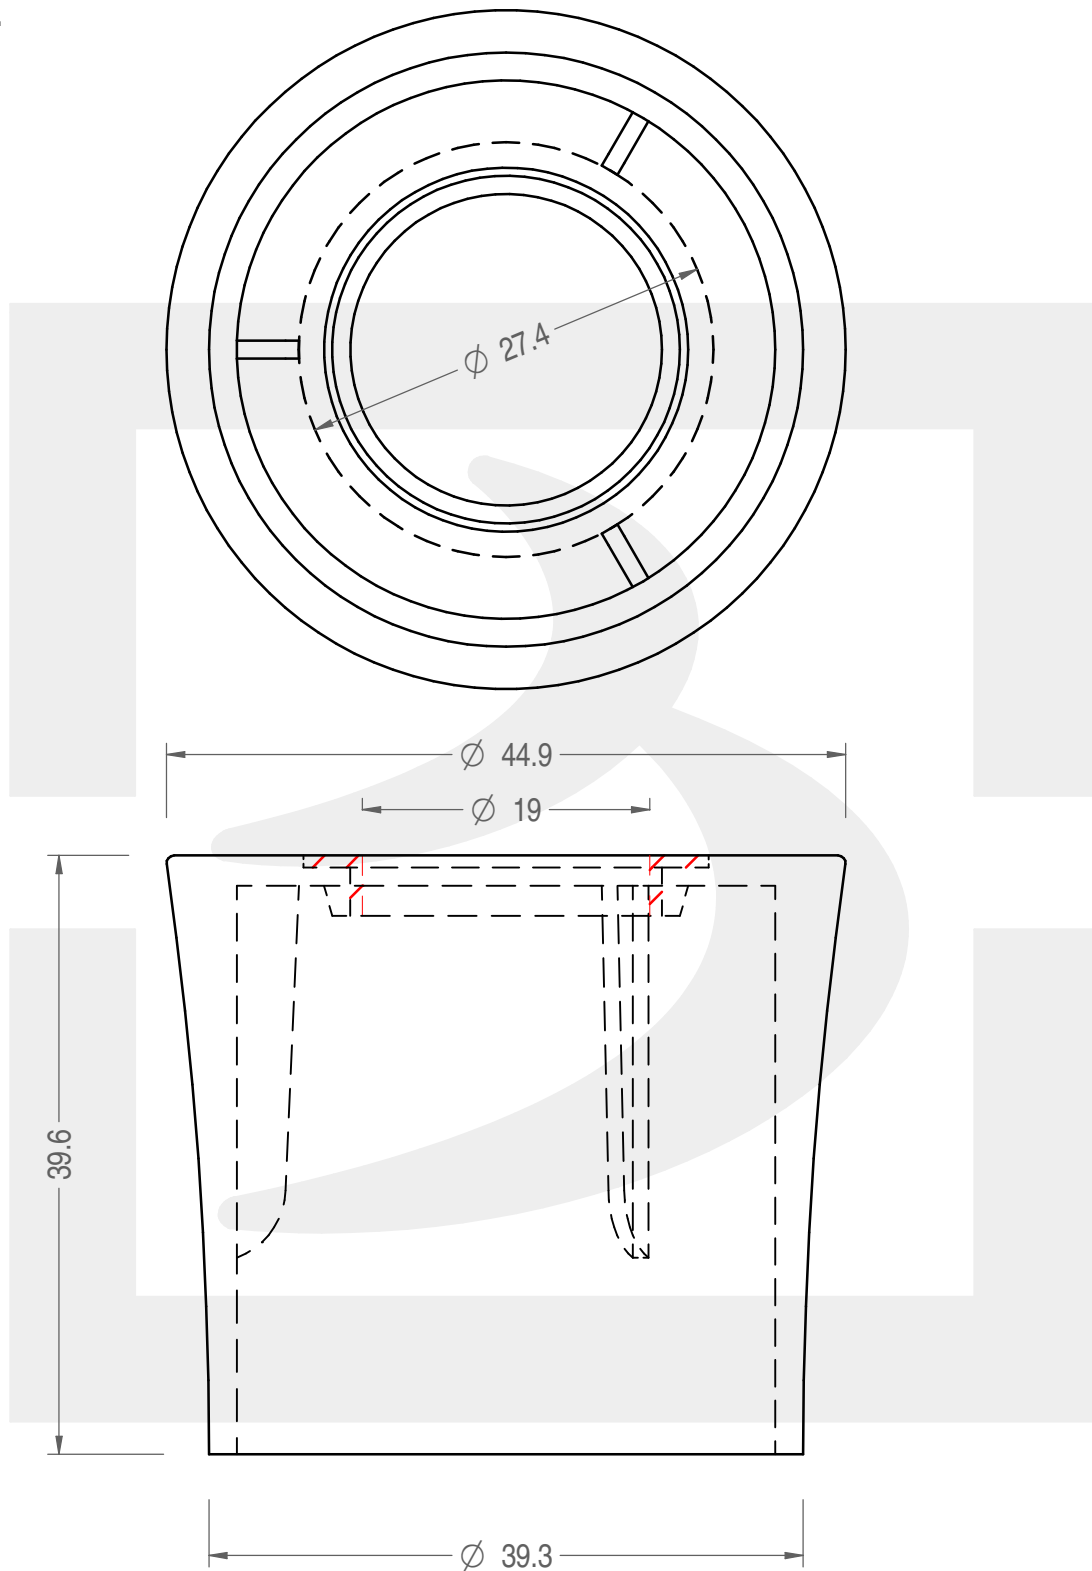

## DIFF P CIL NERO D45 H40 R

Colore :

Color :

 SCALA: 2:1  
 SCALE: 2:1

Capacità R.B. (c.c.): Brimful cap. (c.c.):	0.000	Peso vetro (gr): Glass weight (gr):	1
Altezza tot (mm): Total height (mm):	396	Bocca: Finish:	FASCETTA
Diametro corpo (mm): Body diameter (mm):	449	Min. foro passante (mm): Minimum through bore (mm):	

 LE QUOTE SONO ESPRESSE IN mm  
 DIMENSIONS ARE EXPRESSED IN mm

COD. ARTICOLO / ITEM CODE

**24415B3**