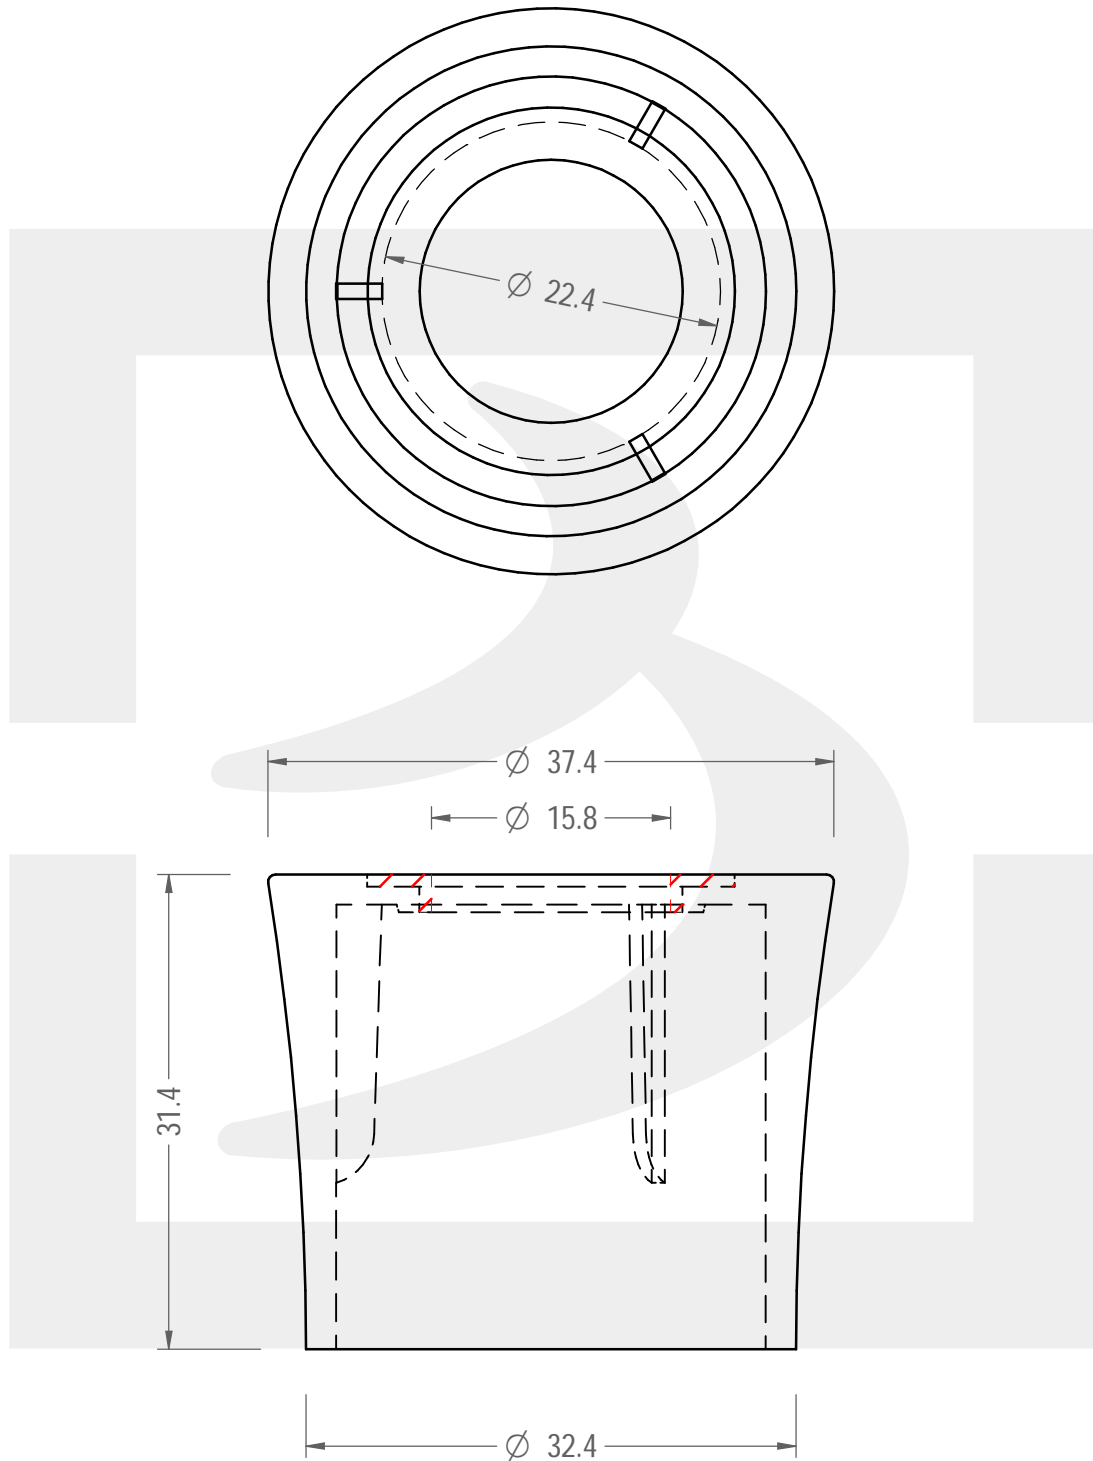

ARTICOLO / ITEM

DIFF P CIL NERO D37 H32 R

Colore :
Color :

 **bruni glass**
a **berlin packaging** company

www.bruniglass.com

SCALA: 2:1
SCALE:

Capacità R.B. (c.c.): Brimful cap. (c.c.):	0.000	Peso vetro (gr): Glass weight (gr):	1
Altezza tot (mm): Total height (mm):	31.4	Bocca: Finish:	FASCETTA
Diametro corpo (mm): Body diameter (mm):	37.4	Min. foro passante (mm): Minimum through bore (mm):	

LE QUOTE SONO ESPRESSE IN mm
DIMENSIONS ARE EXPRESSED IN mm

COD. ARTICOLO / ITEM CODE

24412B3

Data ultimo aggiornamento / Last update: 29/01/2020
Origine / Source: 24412