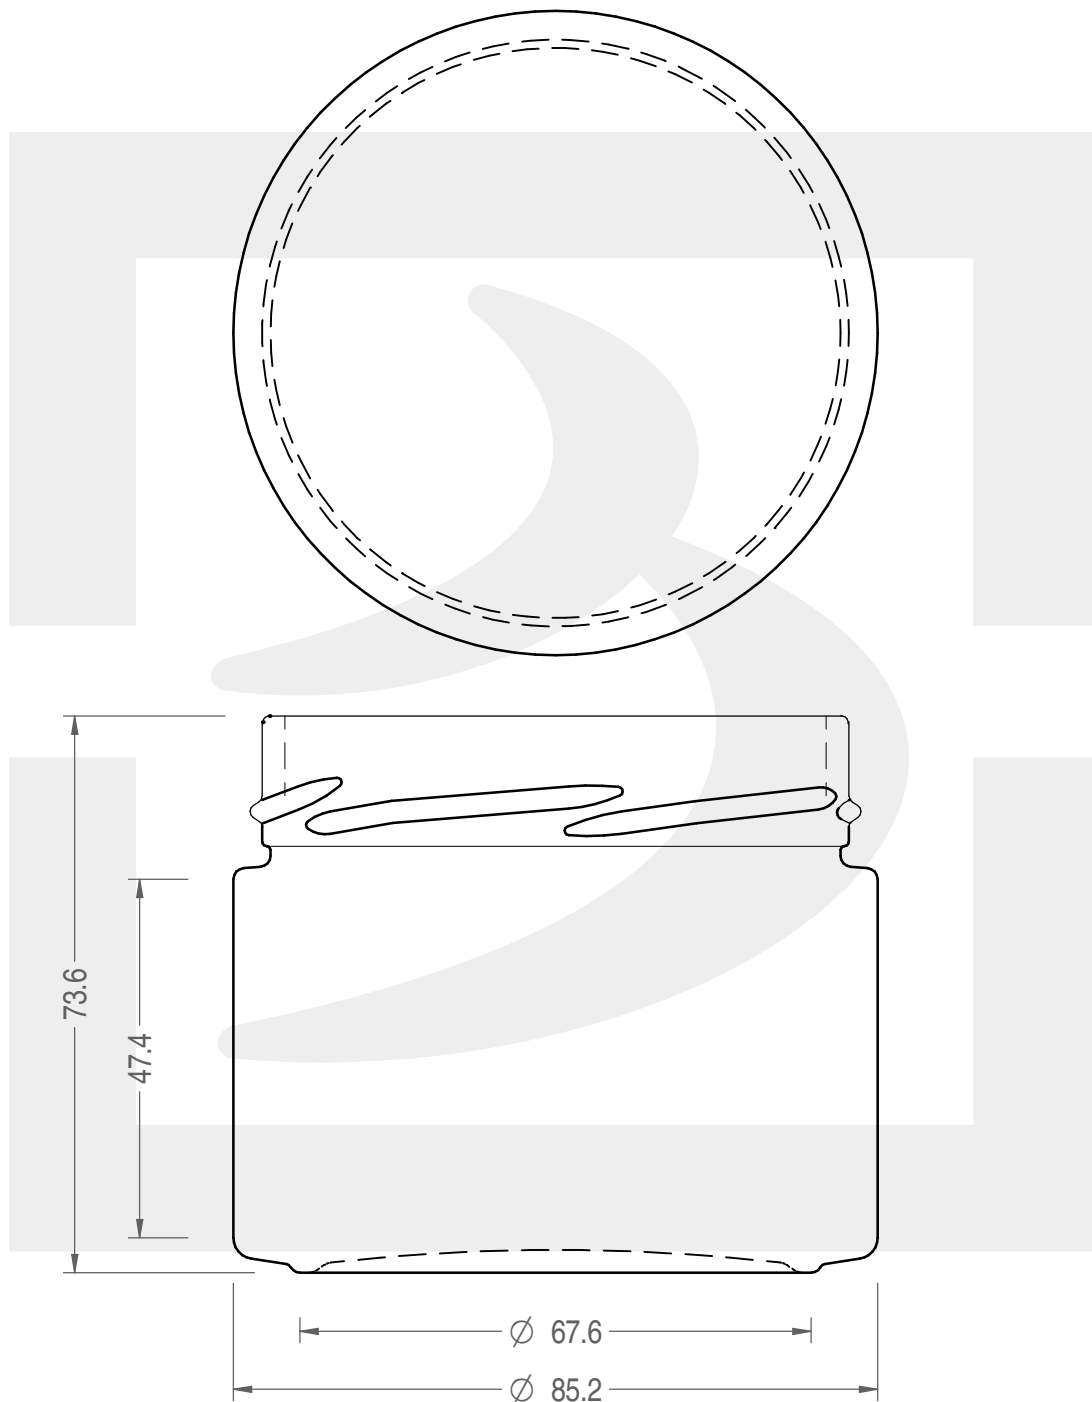

ARTICOLO / ITEM

VASO PLUS82 314 T 82 DEEP H14 ST *

Colore : BIANCO
Color : BIANCO

 **bruni glass**
a **berlin packaging** company

www.bruniglass.com

SCALA: 1:1
SCALE:

Capacità R.B. (c.c.): Brimful cap. (c.c.):	314	Peso vetro (gr): Glass weight (gr):	188
Altezza tot (mm): Total height (mm):	73.6	Bocca: Finish:	TWIST-OFF
Diametro corpo (mm): Body diameter (mm):	85.2	Min. foro passante (mm): Minimum through bore (mm):	

LE QUOTE SONO ESPRESSE IN mm
DIMENSIONS ARE EXPRESSED IN mm

COD. ARTICOLO / ITEM CODE

23402T2