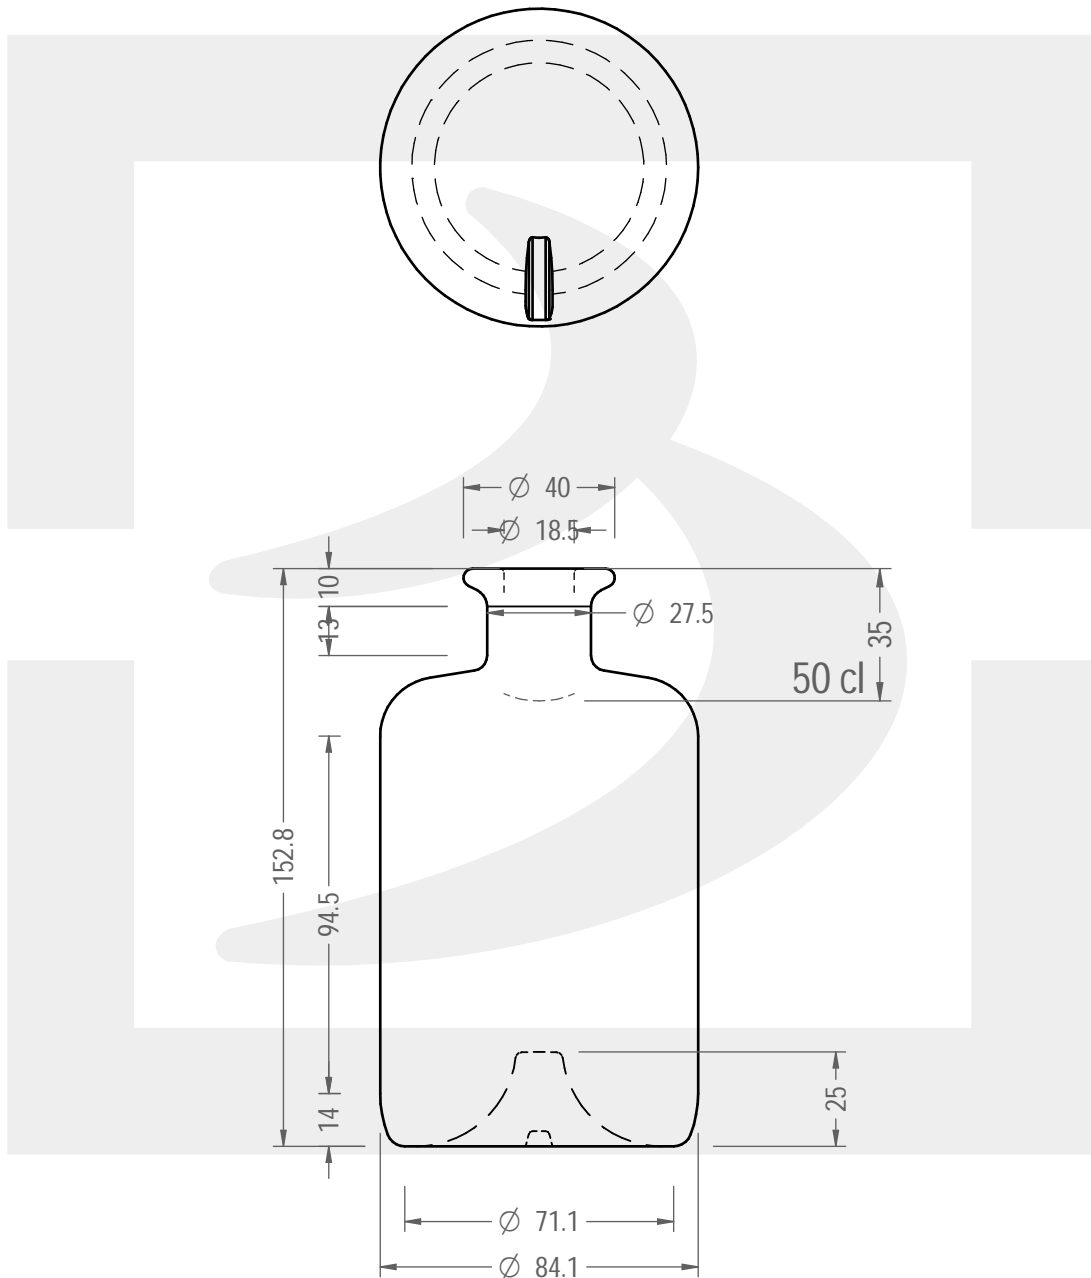

# BOT. HERBALIST 500 BP BA \*

Colore : BIANCO  
Color : BIANCO

 **bruni glass**  
a **berlin packaging** company

www.bruniglass.com

SCALA: 1:2  
SCALE:

Capacità R.B. (c.c.): Brimful cap. (c.c.):	520	Peso vetro (gr): Glass weight (gr):	400
Altezza tot (mm): Total height (mm):	152.8	Bocca: Finish:	BOCCA PROFUMO
Diametro corpo (mm): Body diameter (mm):	84.1	Min. foro passante (mm): Minimum through bore (mm):	16

LE QUOTE SONO ESPRESSE IN mm  
DIMENSIONS ARE EXPRESSED IN mm

COD. ARTICOLO / ITEM CODE