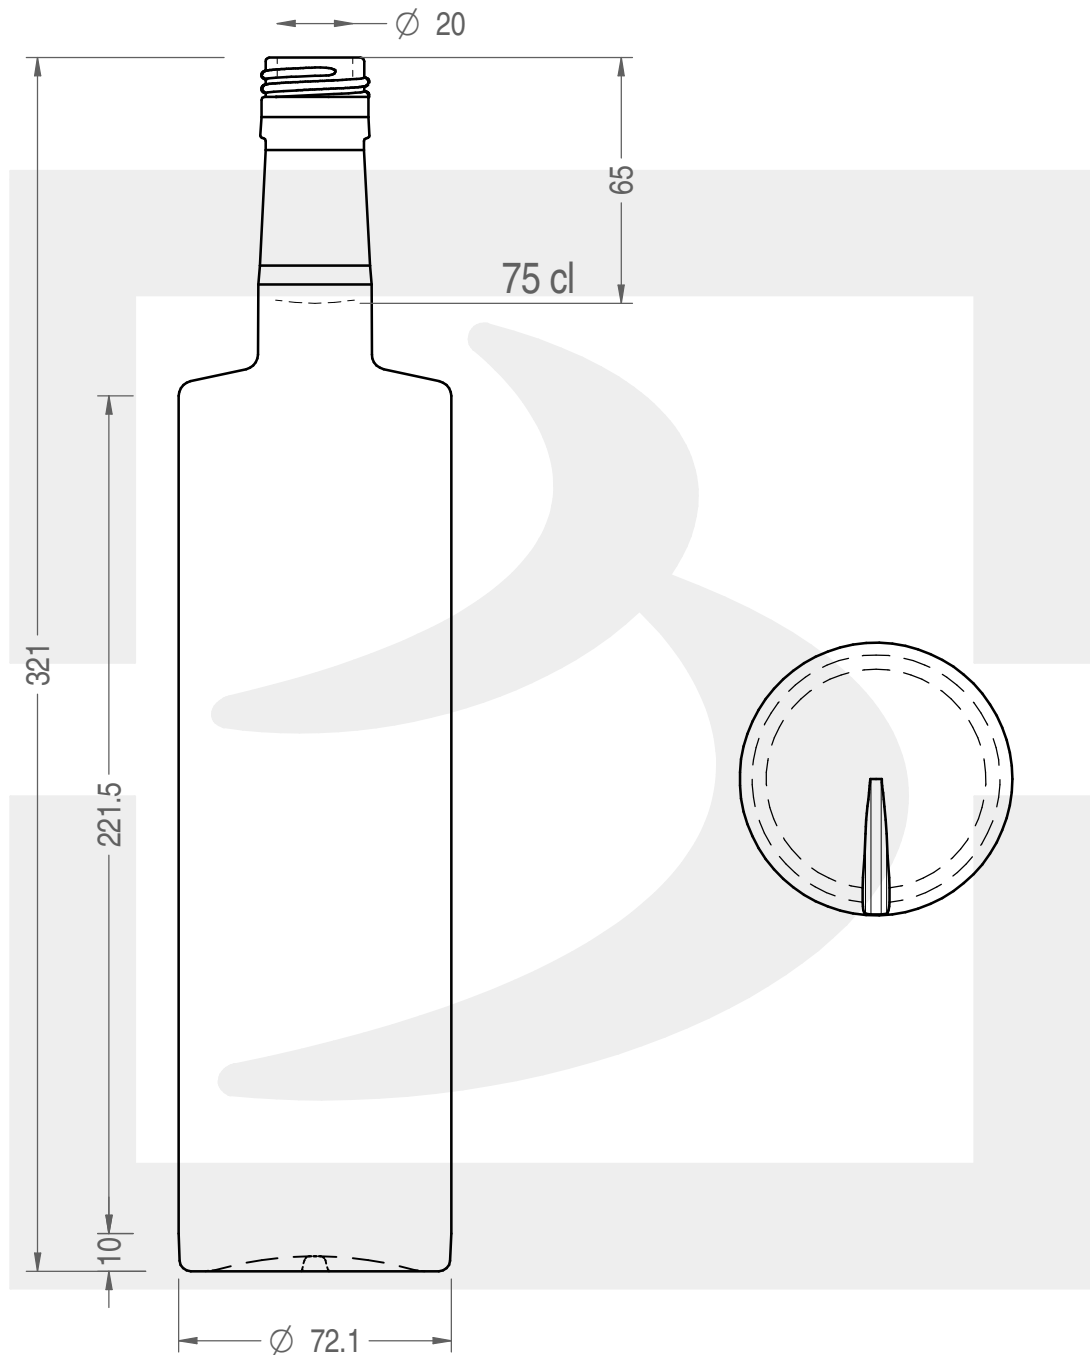

# BOT. CENTURIO 750 BVS 30X60 CT VS

Colore : BIANCO EXTRA  
Color :

 **bruni glass**  
a **berlin packaging** company

www.bruniglass.com

SCALA: 1:2  
SCALE:

Capacità R.B. (c.c.) :	770	Peso vetro (gr):	600
Brimful cap. (c.c.):		Glass weight (gr):	
Altezza tot (mm):	321	Bocca:	BVS 30X60
Total height (mm):		Finish:	
Diametro corpo (mm):	72.1	Min. foro passante (mm):	17.5
Body diameter (mm):		Minimum through bore (mm):	

LE QUOTE SONO ESPRESSE IN mm  
DIMENSIONS ARE EXPRESSED IN mm

COD. ARTICOLO / ITEM CODE

**23110P3**

Data ultimo aggiornamento / Last update: 15/05/2019  
Origine / Source: 23110