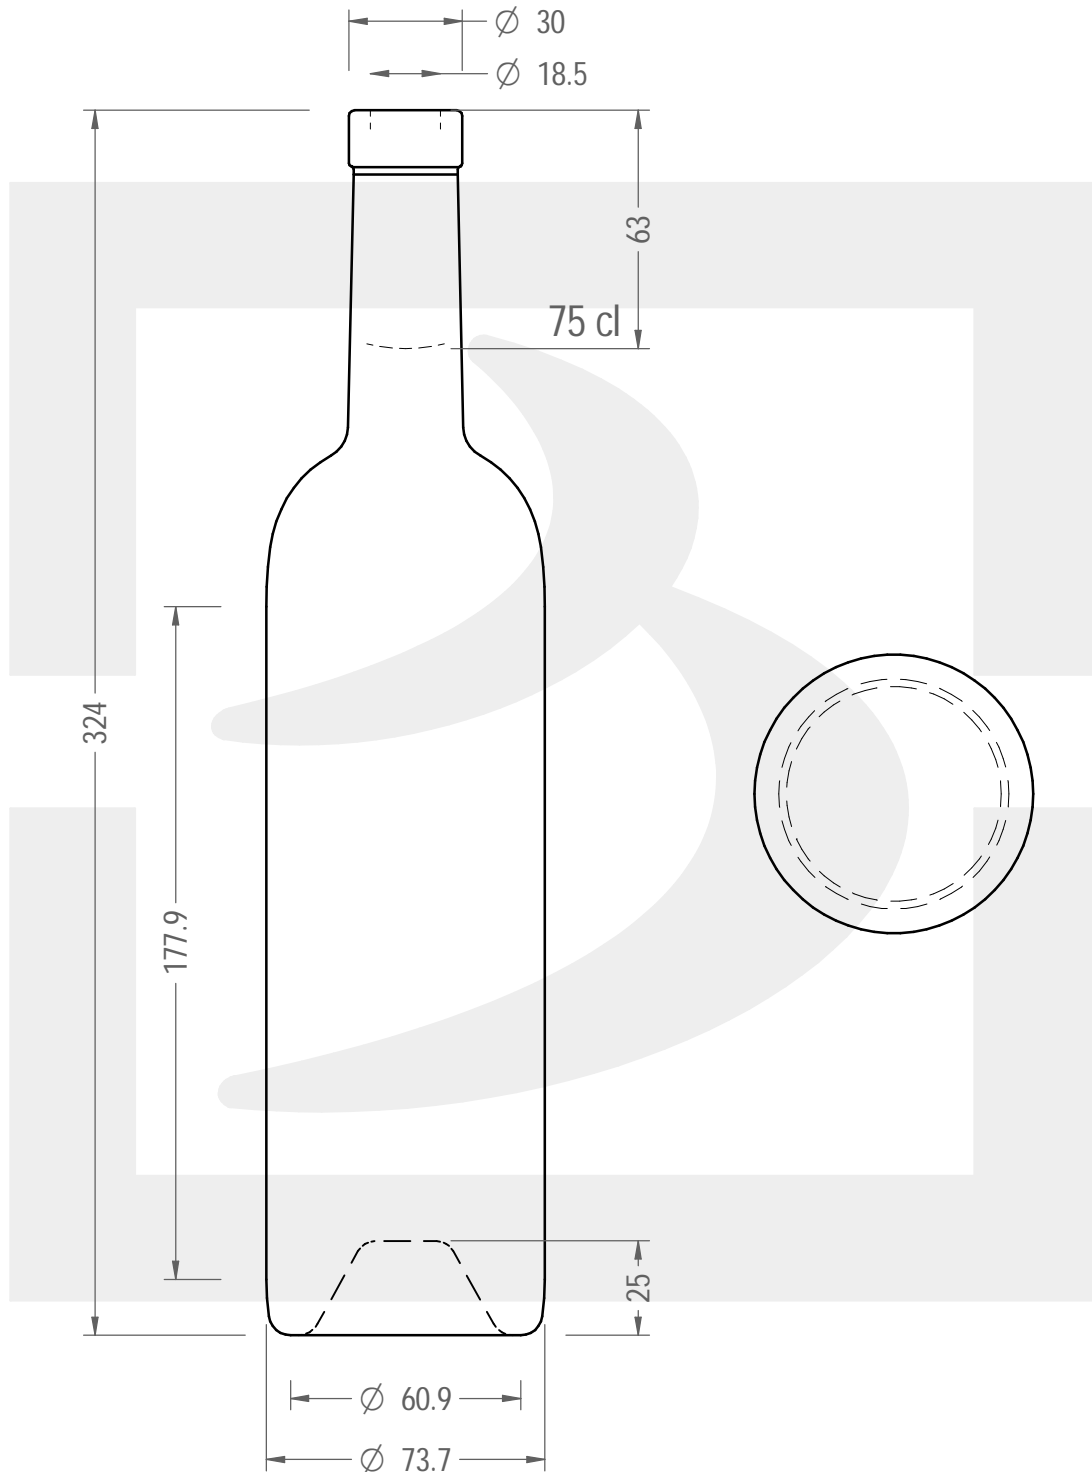

# BOT. ROSEMARIE 750 F 15 BA \*

Colore : BIANCO  
Color :

 **bruni glass**  
a **berlin packaging** company

www.bruniglass.com

SCALA: 1:2  
SCALE:

Capacità R.B. (c.c.): Brimful cap. (c.c.):	770	Peso vetro (gr): Glass weight (gr):	550
Altezza tot (mm): Total height (mm):	324	Bocca: Finish:	FASCETTA
Diametro corpo (mm): Body diameter (mm):	72.3	Min. foro passante (mm): Minimum through bore (mm):	16

LE QUOTE SONO ESPRESSE IN mm  
DIMENSIONS ARE EXPRESSED IN mm

COD. ARTICOLO / ITEM CODE

**23058T1**

Data ultimo aggiornamento / Last update: 13/03/2020  
Origine / Source: 23058