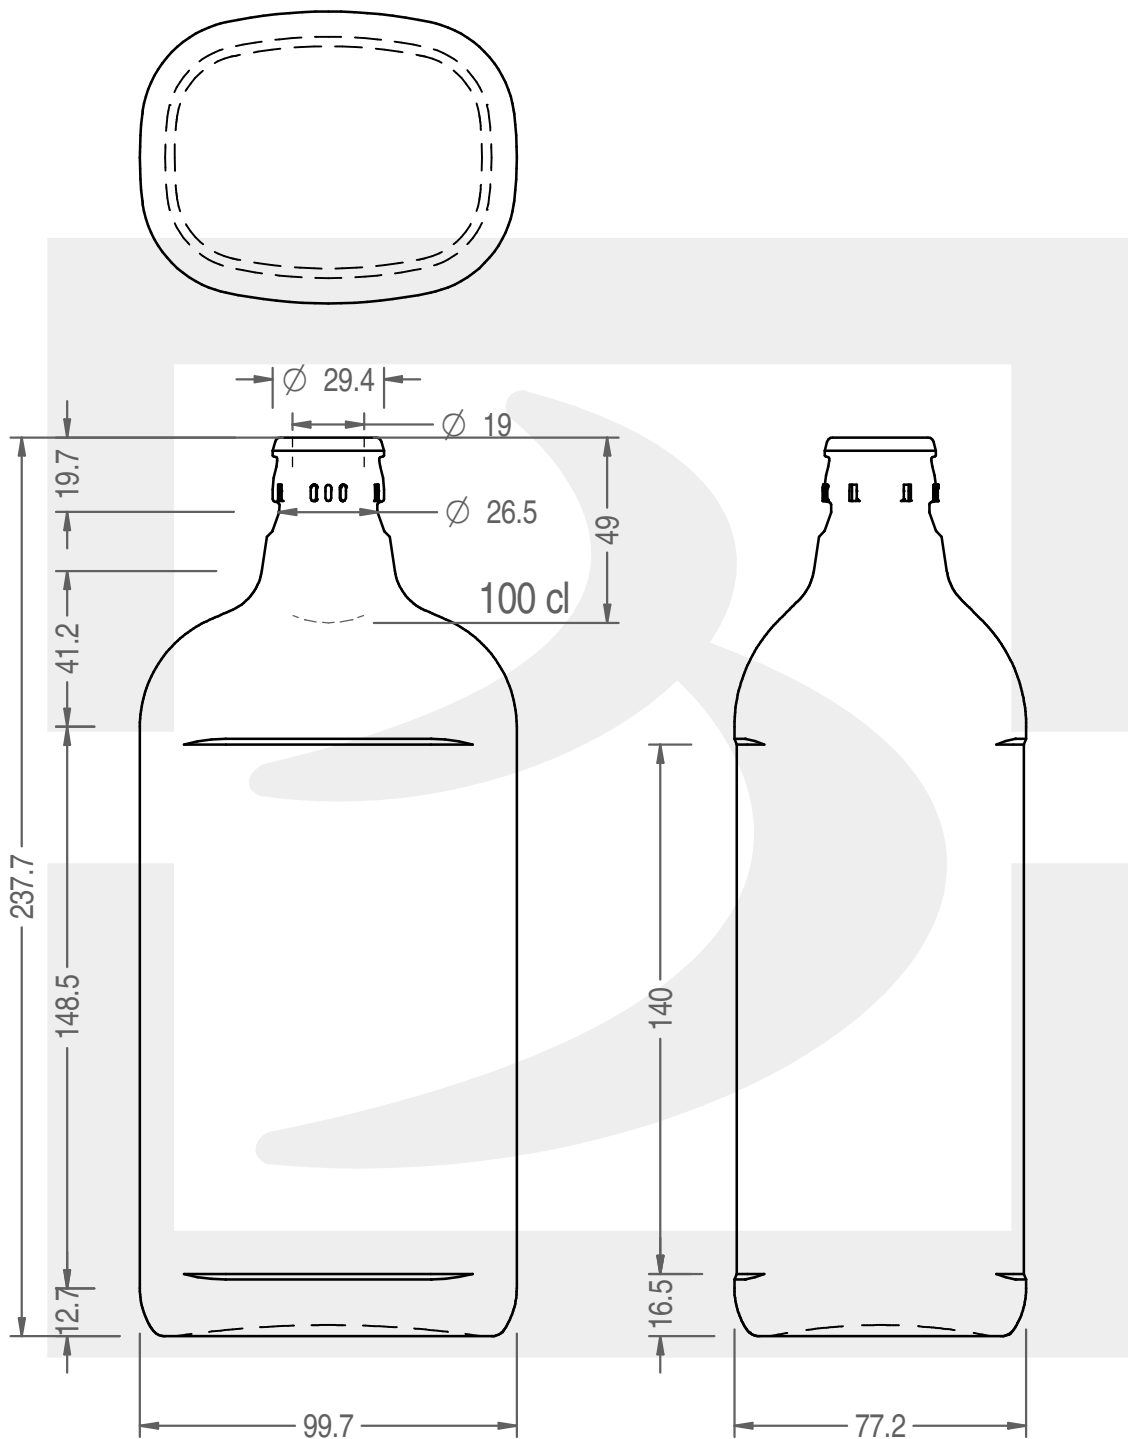

# BOT. GINEBRA OVALE 1000 TOP IP \*

Colore: BIANCO  
Color: BIANCO

 **bruni glass**  
a **berlin packaging** company

www.bruniglass.com

SCALA: 1:2  
SCALE:

Capacità R.B. (c.c.): Brimful cap. (c.c.):	1025	Peso vetro (gr): Glass weight (gr):	550
Altezza tot (mm): Total height (mm):	237.7	Bocca: Finish:	TOP GUALA 1031/47
Diametro corpo (mm): Body diameter (mm):	99.7	Min. foro passante (mm): Minimum through bore (mm):	17

LE QUOTE SONO ESPRESSE IN mm  
DIMENSIONS ARE EXPRESSED IN mm

COD. ARTICOLO / ITEM CODE  
**22373P2**

Data ultimo aggiornamento / Last update: 22/08/2017  
Origine / Source: 22373