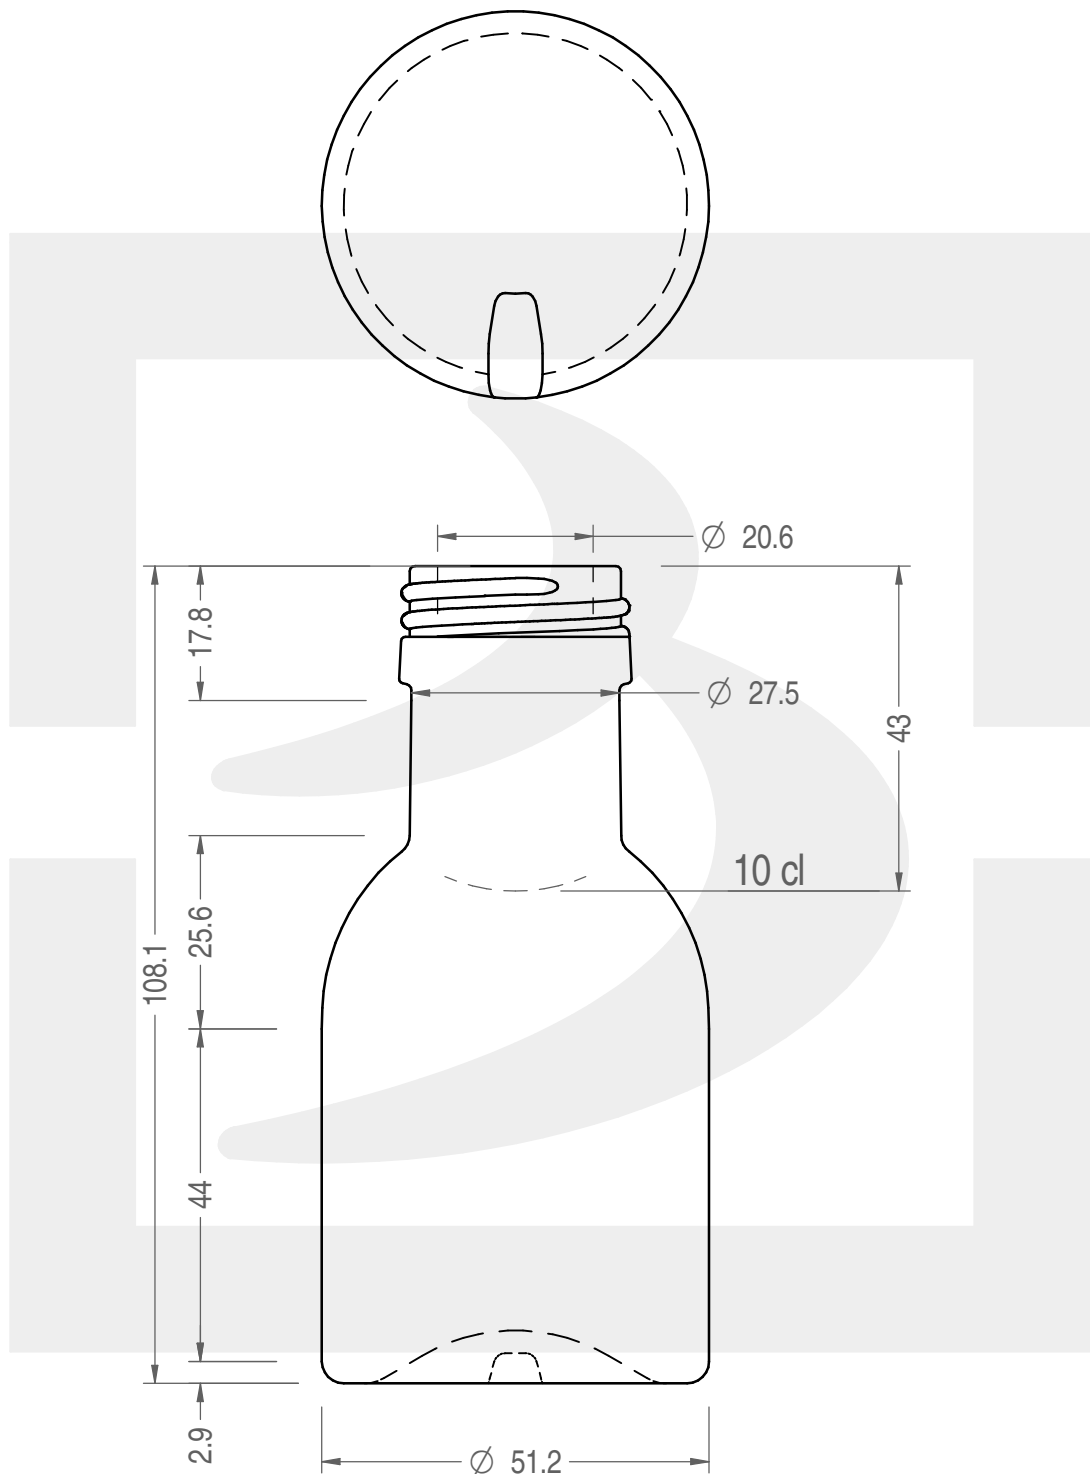

# BOT. KOLIO 100 P 31,5 \*

Colore : BIANCO EXTRA  
Color :

 **bruni glass**  
a **berlin packaging** company

www.bruniglass.com

SCALA: 1:1  
SCALE:

Capacità R.B. (c.c.): Brimful cap. (c.c.):	114	Peso vetro (gr): Glass weight (gr):	100
Altezza tot (mm): Total height (mm):	108.1	Bocca: Finish:	PILFER-PROOF
Diametro corpo (mm): Body diameter (mm):	51.2	Min. foro passante (mm): Minimum through bore (mm):	18

LE QUOTE SONO ESPRESSE IN mm  
DIMENSIONS ARE EXPRESSED IN mm

COD. ARTICOLO / ITEM CODE  
**22357P2**

Data ultimo aggiornamento / Last update: 22/08/2017  
Origine / Source: 22357