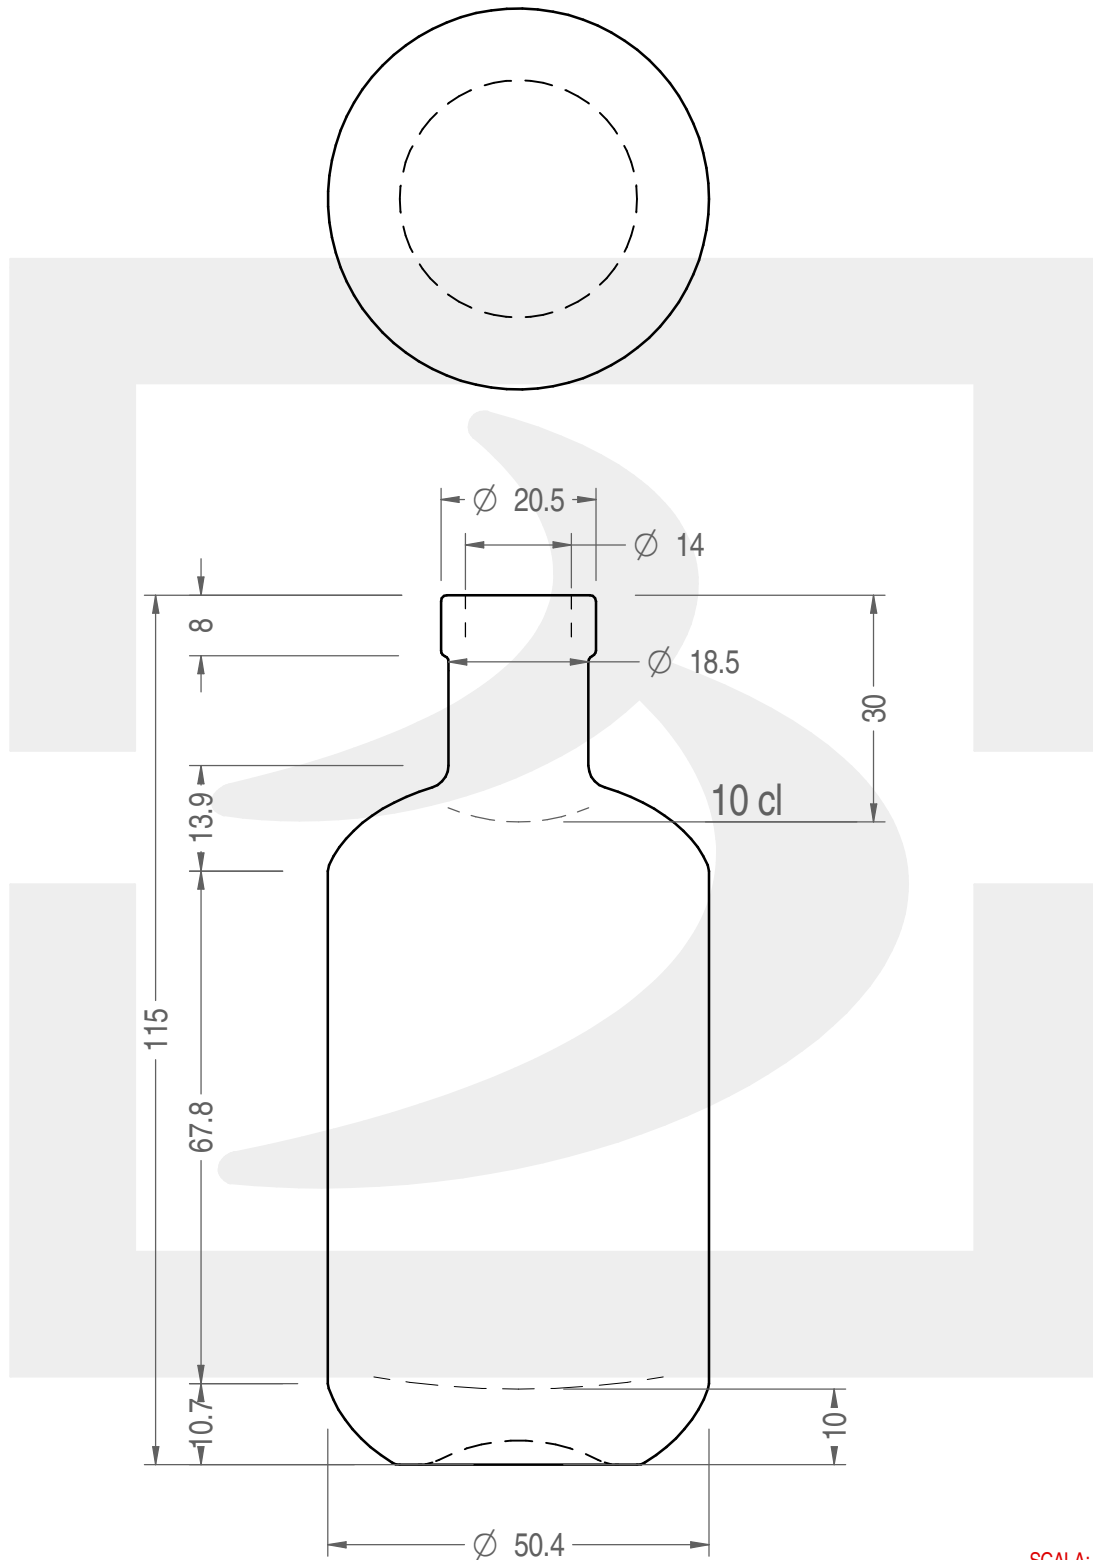

# BOT. PACHO 100 F 8 \*

Colore: BIANCO EXTRA  
Color:

 **bruni glass**  
a berlin packaging company

www.bruniglass.com

SCALA: 1:1  
SCALE:

Capacità R.B. (c.c.): Brimful cap. (c.c.):	104	Peso vetro (gr): Glass weight (gr):	170
Altezza tot (mm): Total height (mm):	115	Bocca: Finish:	FASCETTA
Diametro corpo (mm): Body diameter (mm):	50.4	Min. foro passante (mm): Minimum through bore (mm):	10

LE QUOTE SONO ESPRESSE IN mm  
DIMENSIONS ARE EXPRESSED IN mm

COD. ARTICOLO / ITEM CODE