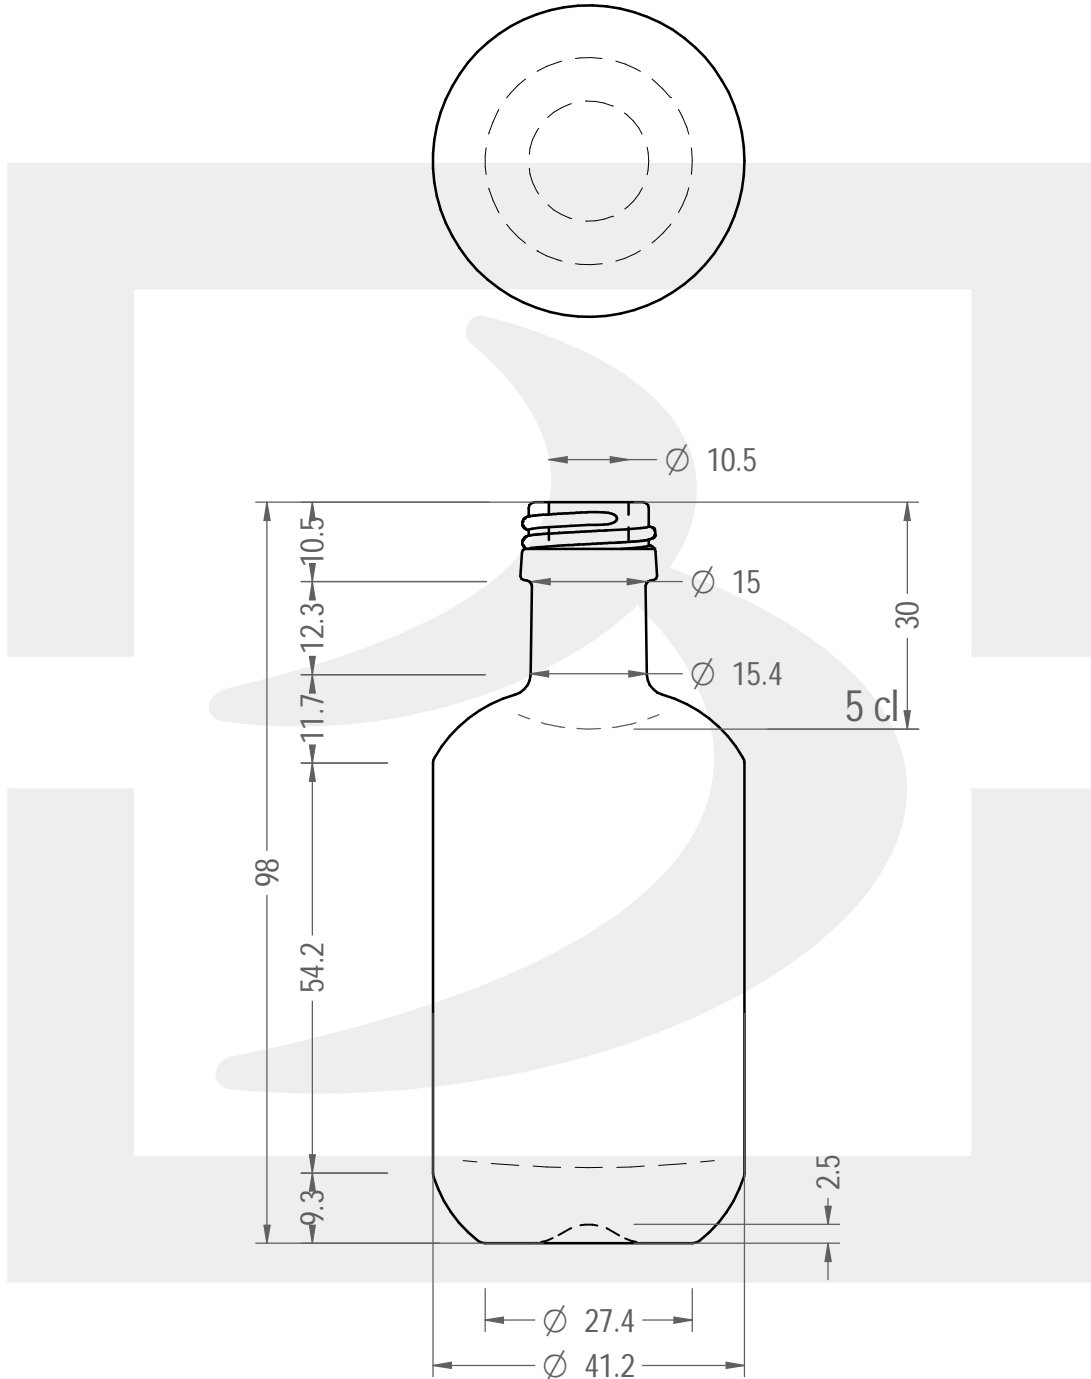

# BOT. PACHO 50 P 18 \*

Colore : BIANCO EXTRA  
Color :

 **bruni glass**  
a **berlin packaging** company

www.brunglass.com

SCALA: 1:1  
SCALE:

Capacità R.B. (c.c.) : Brimful cap. (c.c.) :	53	Peso vetro (gr): Glass weight (gr):	100
Altezza tot (mm): Total height (mm):	98	Bocca: Finish:	PILFER-PROOF
Diametro corpo (mm): Body diameter (mm):	41.2	Min. foro passante (mm): Minimum through bore (mm):	8,4

LE QUOTE SONO ESPRESSE IN mm  
DIMENSIONS ARE EXPRESSED IN mm

COD. ARTICOLO / ITEM CODE