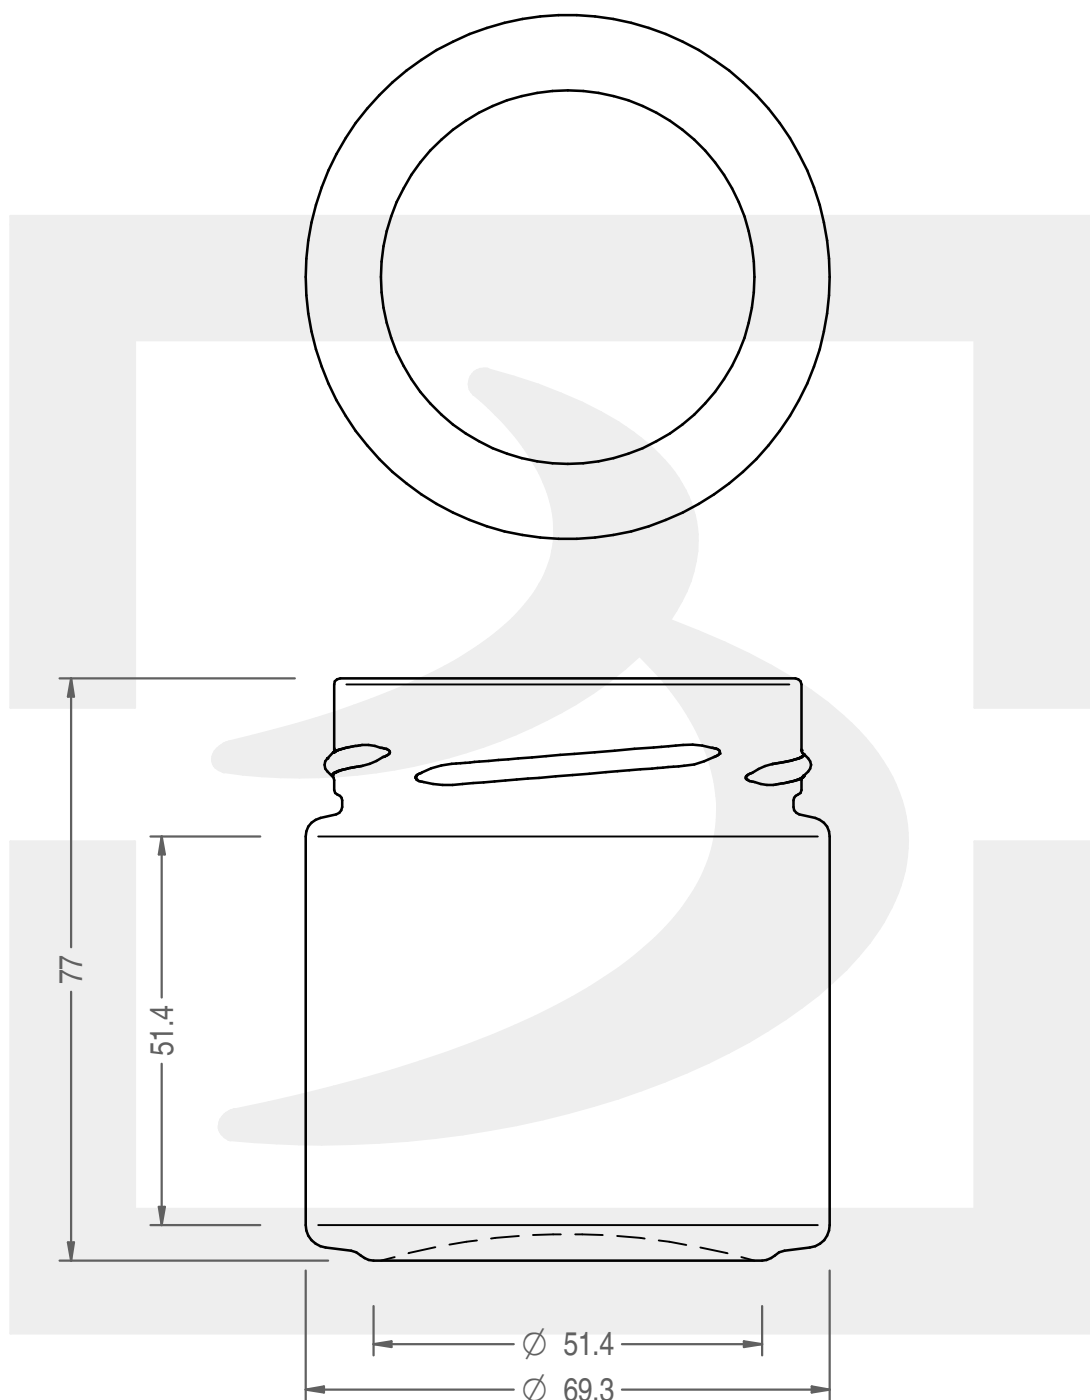

ARTICOLO / ITEM

VASO EVOLUTION 220 T 66 DEEP H14 AR

Colore :
Color : BIANCO

 **bruni glass**
a **berlin packaging** company
www.bruniglass.com

SCALA: 1:1
SCALE:

Capacità R.B. (c.c.) : Brimful cap. (c.c.) :	220	Peso vetro (gr): Glass weight (gr):	124
Altezza tot (mm): Total height (mm):	77	Bocca: Finish:	TWIST-OFF
Diametro corpo (mm): Body diameter (mm):	69.3	Min. foro passante (mm): Minimum through bore (mm):	

LE QUOTE SONO ESPRESSE IN mm
DIMENSIONS ARE EXPRESSED IN mm

COD. ARTICOLO / ITEM CODE
22023T2