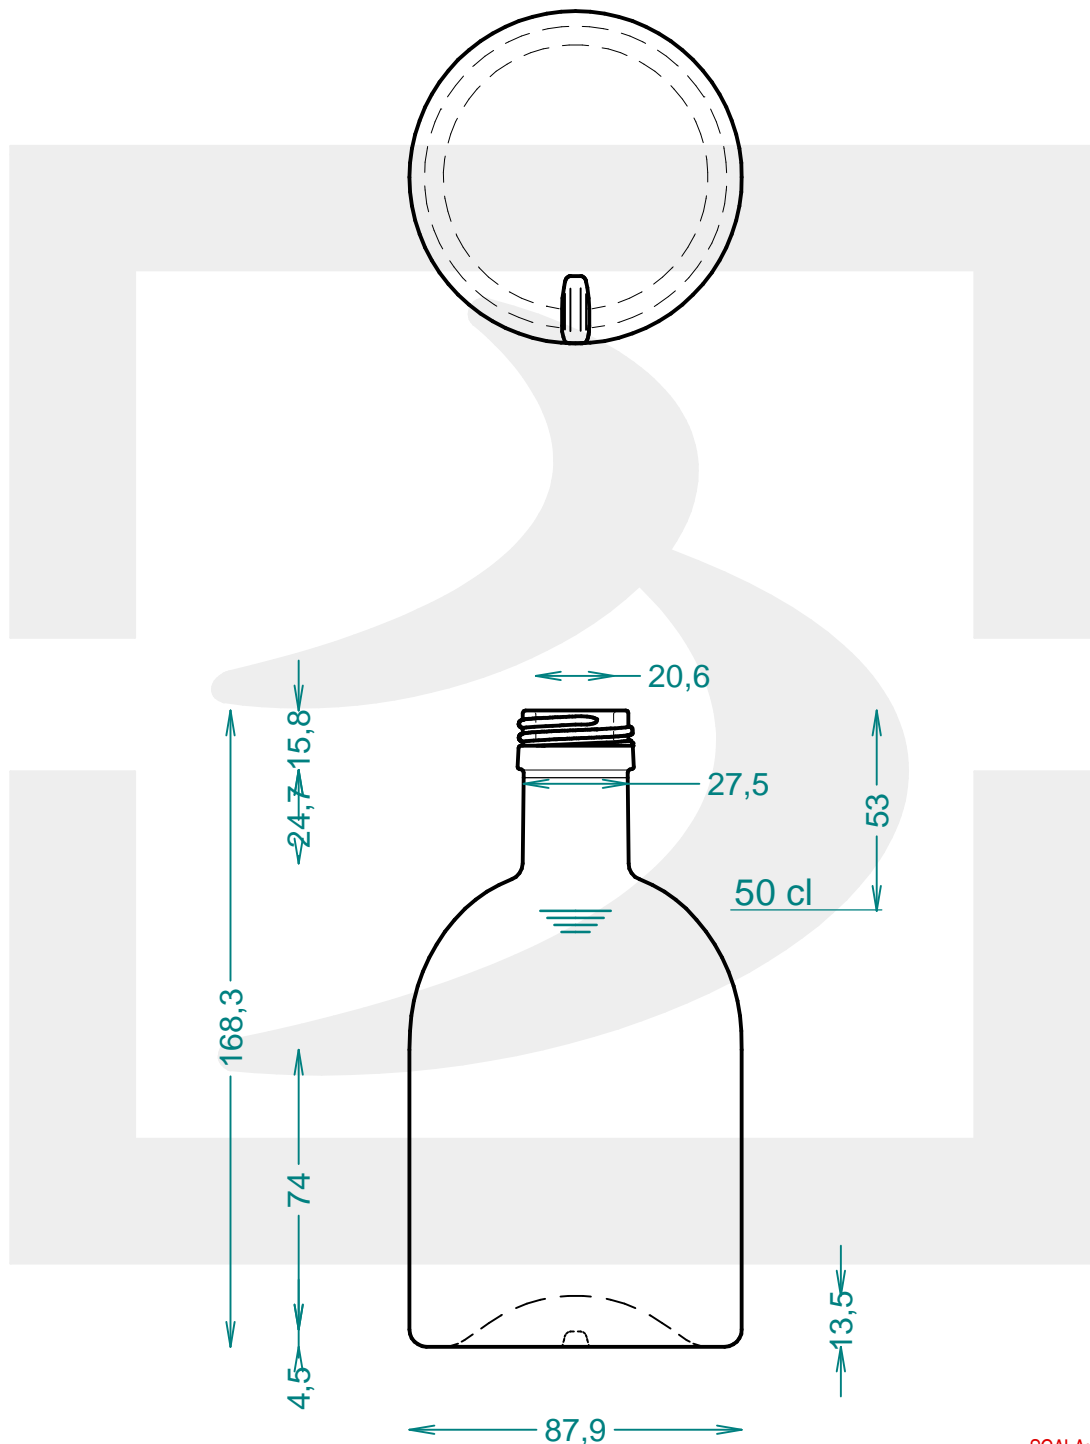

ARTICOLO / ITEM

BOT. KOLIO 500 P 31,5 *

Colore : BIANCO EXTRA
Color :

bruni glass
a berlin packaging company

www.bruniglass.com

SCALA: 1:2
SCALE:

Capacità R.B. (c.c.) : Brimful cap. (c.c.) :	522	Peso vetro (gr): Glass weight (gr):	400
Altezza tot (mm): Total height (mm):	168.3	Bocca: Finish:	PILFER-PROOF
Diametro corpo (mm): Body diameter (mm):	87.9	Min. foro passante (mm): Minimum through bore (mm):	18

LE QUOTE SONO ESPRESSE IN mm
DIMENSIONS ARE EXPRESSED IN mm

COD. ARTICOLO / ITEM CODE

21788P2