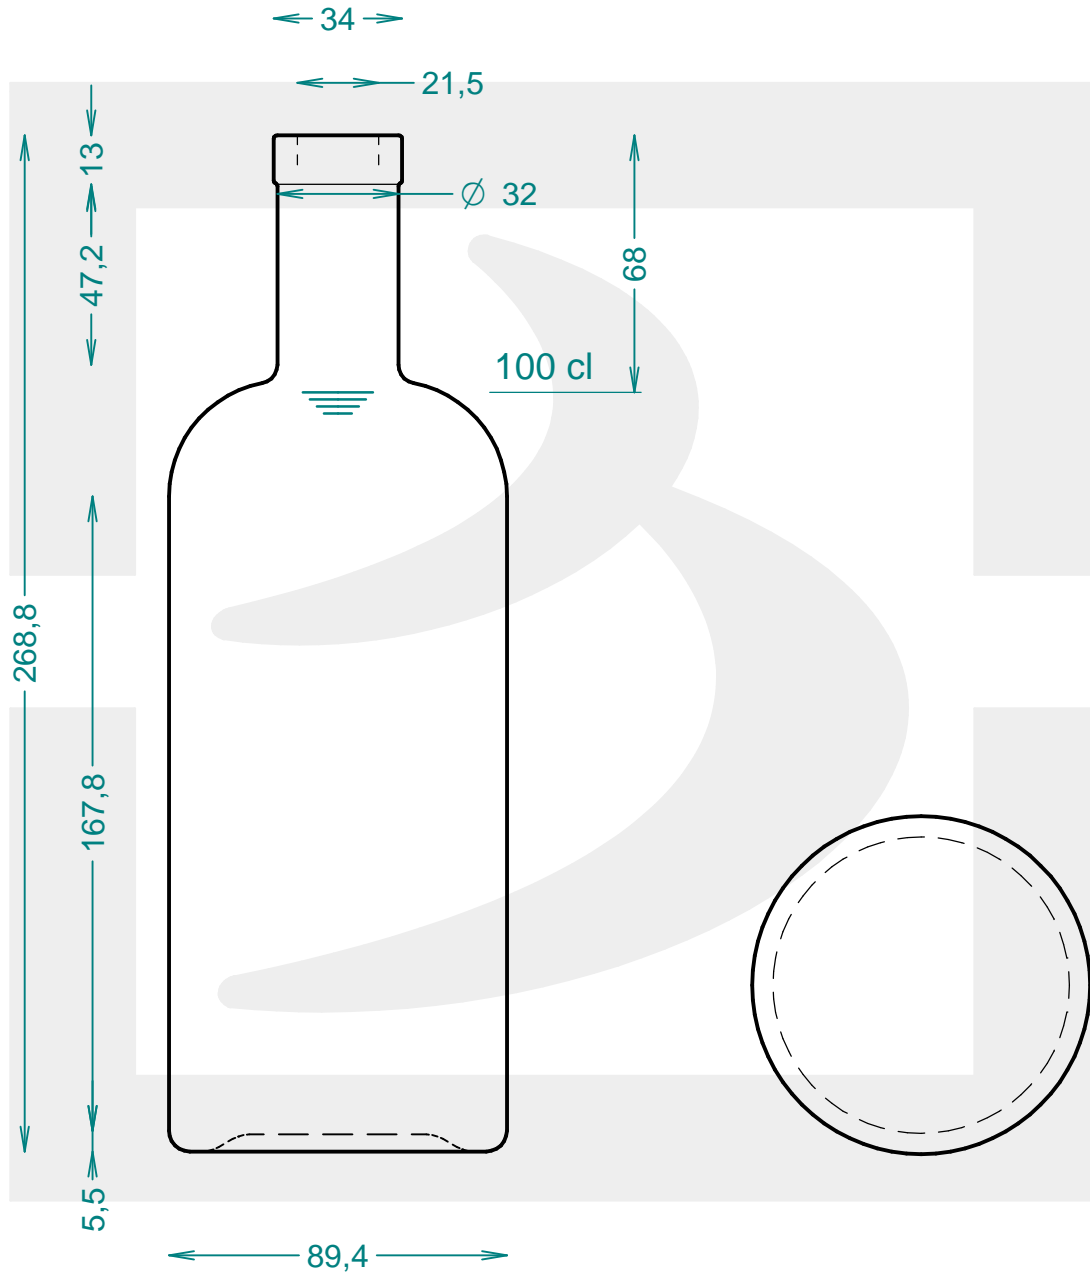

# BOT. ASPECT 1000 LIGHT F 13 VS \*

Colore :  
Color : BIANCO EXTRA

 **bruni glass**  
a **berlin packaging** company

www.bruniglass.com

SCALA: -  
SCALE: -

|   |       |  |          |
|---|-------|--|----------|
| Capacità R.B. (c.c.) :<br>Brimful cap. (c.c.) : | 1030  | Peso vetro (gr):<br>Glass weight (gr):                 | 600      |
| Altezza tot (mm):<br>Total height (mm):         | 268.8 | Bocca:<br>Finish:                                      | FASCETTA |
| Diametro corpo (mm):<br>Body diameter (mm):     | 89.4  | Min. foro passante (mm):<br>Minimum through bore (mm): | 19       |

LE QUOTE SONO ESPRESSE IN mm  
DIMENSIONS ARE EXPRESSED IN mm

COD. ARTICOLO / ITEM CODE

**21319T2**

Data ultimo aggiornamento / Last update: 08/08/2019  
Origine / Source: 21319