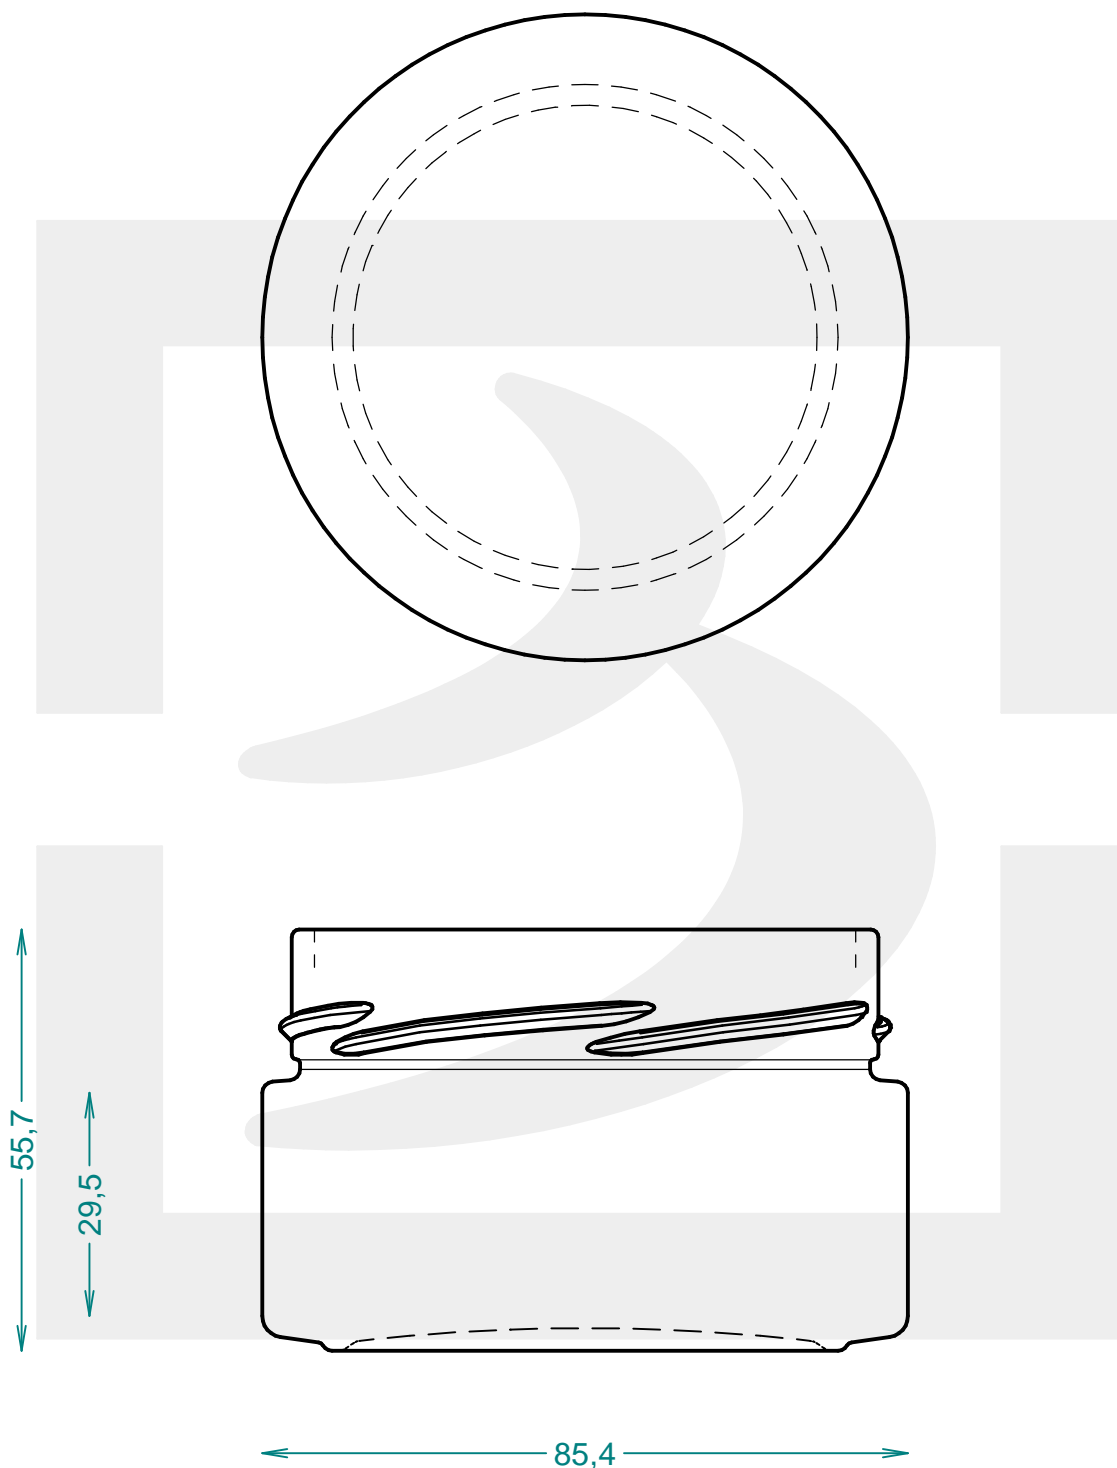

ARTICOLO / ITEM

VASO PLUS82 228 T 82 DEEP H14 # *

Colore : BIANCO
Color :

 **bruni glass**
a **berlin packaging** company

www.bruniglass.com

SCALA: 1:1
SCALE:

| | | | |
|---|------|--|-----------|
| Capacità R.B. (c.c.) : Brimful cap. (c.c.) : | 228 | Peso vetro (gr): Glass weight (gr): | 150 |
| Altezza tot (mm): Total height (mm): | 55.7 | Bocca: Finish: | TWIST-OFF |
| Diametro corpo (mm): Body diameter (mm): | 85.4 | Min. foro passante (mm): Minimum through bore (mm): | |

LE QUOTE SONO ESPRESSE IN mm
DIMENSIONS ARE EXPRESSED IN mm

COD. ARTICOLO / ITEM CODE
20984T2