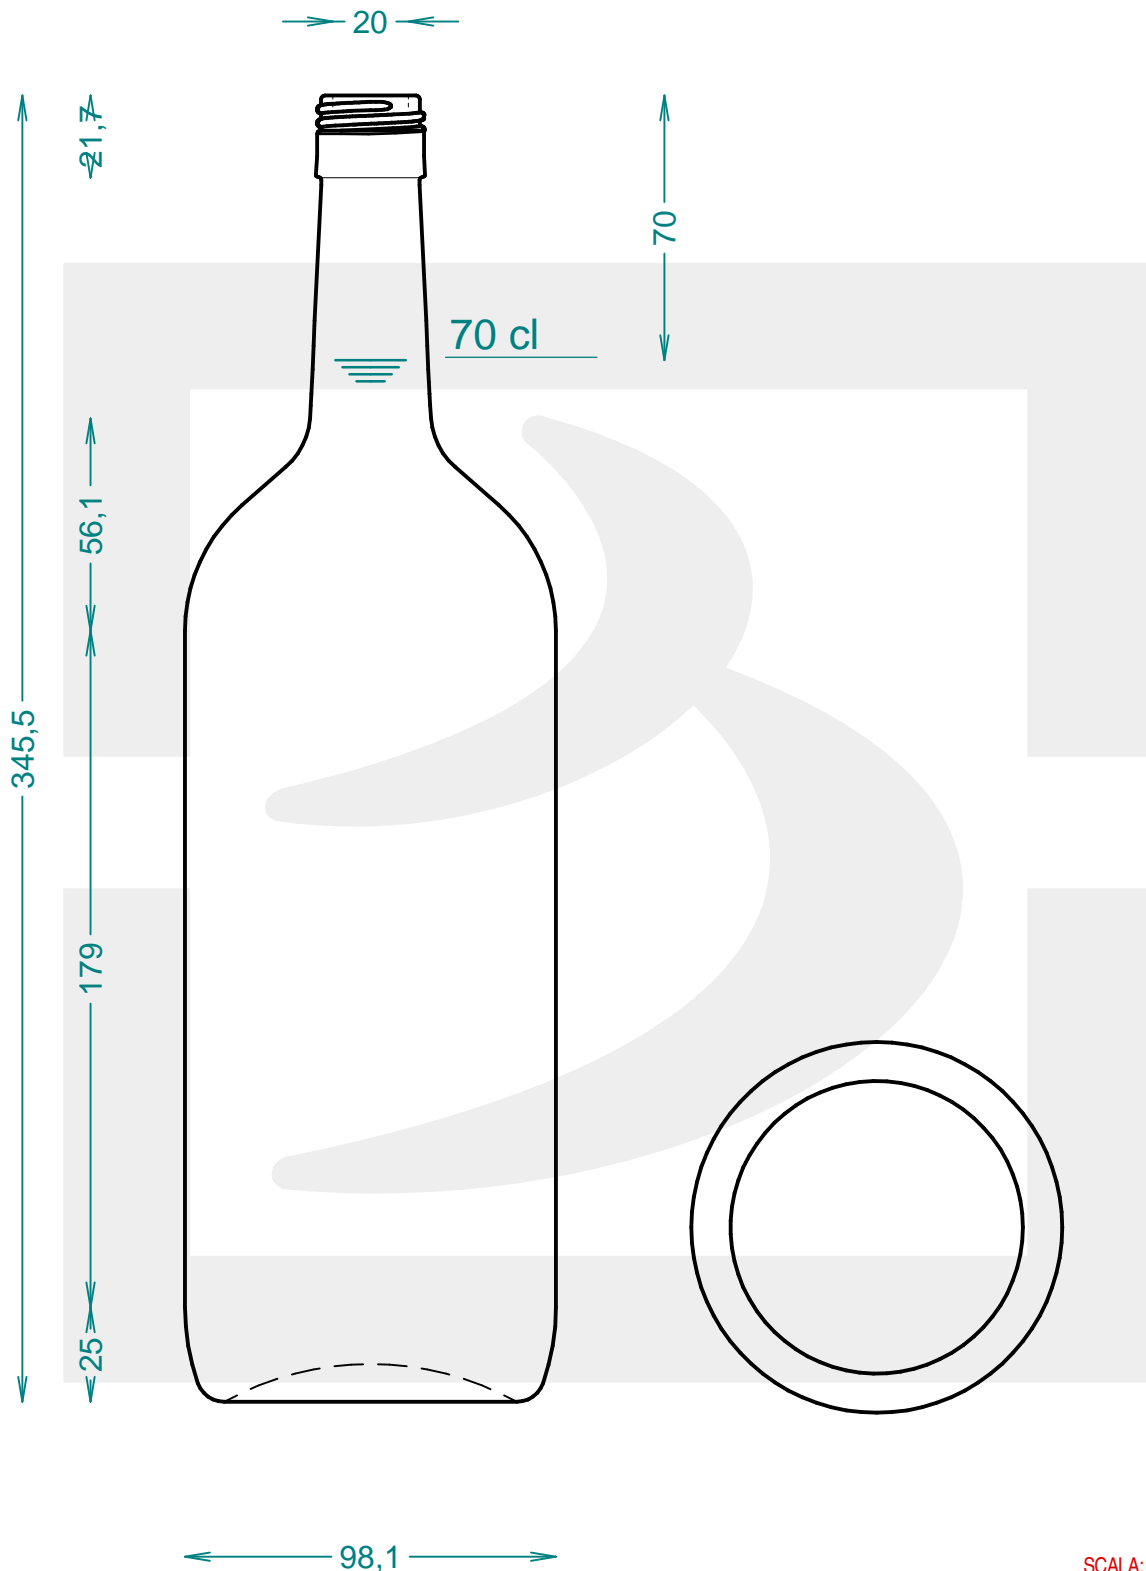

ARTICOLO / ITEM

B BORD VERONA 1500 BVS 30X60 MB VM

 **bruni glass**
a **berlin packaging** company

www.bruniglass.com

Colore: MEZZO-BIANCO
Color:

SCALA: 1:2
SCALE:

Capacità R.B. (c.c.): Brimful cap. (c.c.):	1524	Peso vetro (gr): Glass weight (gr):	675
Altezza tot (mm): Total height (mm):	343.5	Bocca: Finish:	BVS 30X60
Diametro corpo (mm): Body diameter (mm):	98.1	Min. foro passante (mm): Minimum through bore (mm):	17

LE QUOTE SONO ESPRESSE IN mm
DIMENSIONS ARE EXPRESSED IN mm

COD. ARTICOLO / ITEM CODE

20496P3

Data ultimo aggiornamento / Last update: 13/05/2019
Origine / Source: 20496