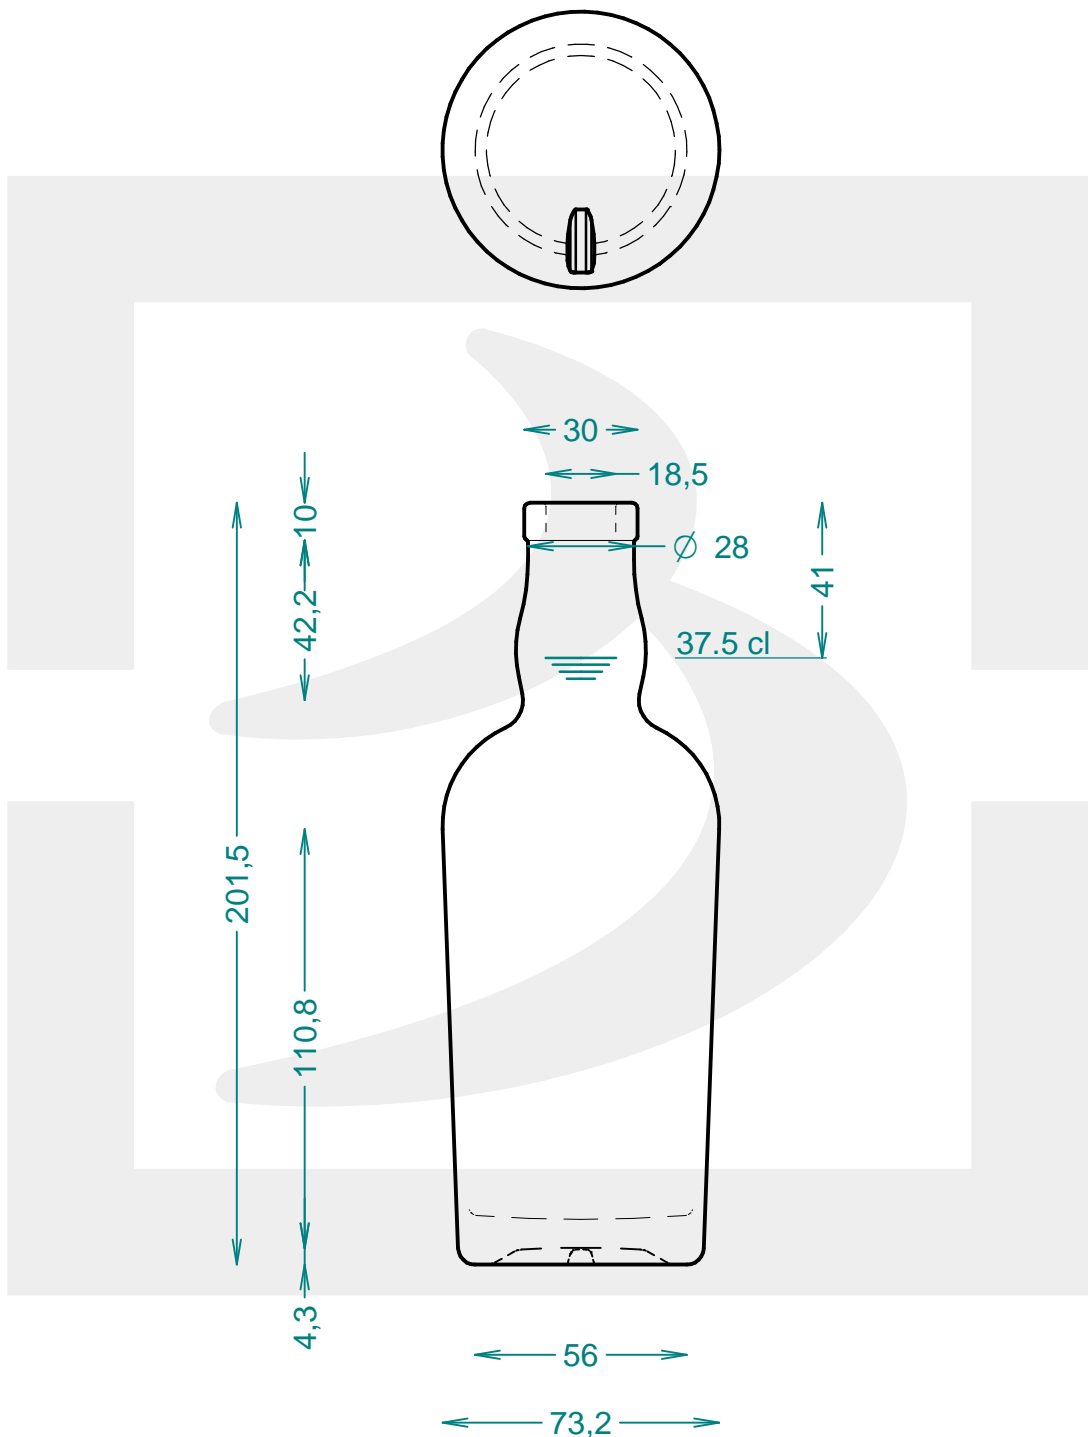

# BOT. HERMITAGE 375 F 10 FP # \*

Colore : BIANCO EXTRA  
Color :

 **bruni glass**  
a **berlin packaging** company

www.bruniglass.com

SCALA: 1:2  
SCALE:

Capacità R.B. (c.c.) : Brimful cap. (c.c.) :	390	Peso vetro (gr): Glass weight (gr):	420
Altezza tot (mm): Total height (mm):	201.5	Bocca: Finish:	FASCETTA
Diametro corpo (mm): Body diameter (mm):	73.2	Min. foro passante (mm): Minimum through bore (mm):	16.5

LE QUOTE SONO ESPRESSE IN mm  
DIMENSIONS ARE EXPRESSED IN mm

COD. ARTICOLO / ITEM CODE

**20359B3**

Data ultimo aggiornamento / Last update: 13/05/2019  
Origine / Source: 20359