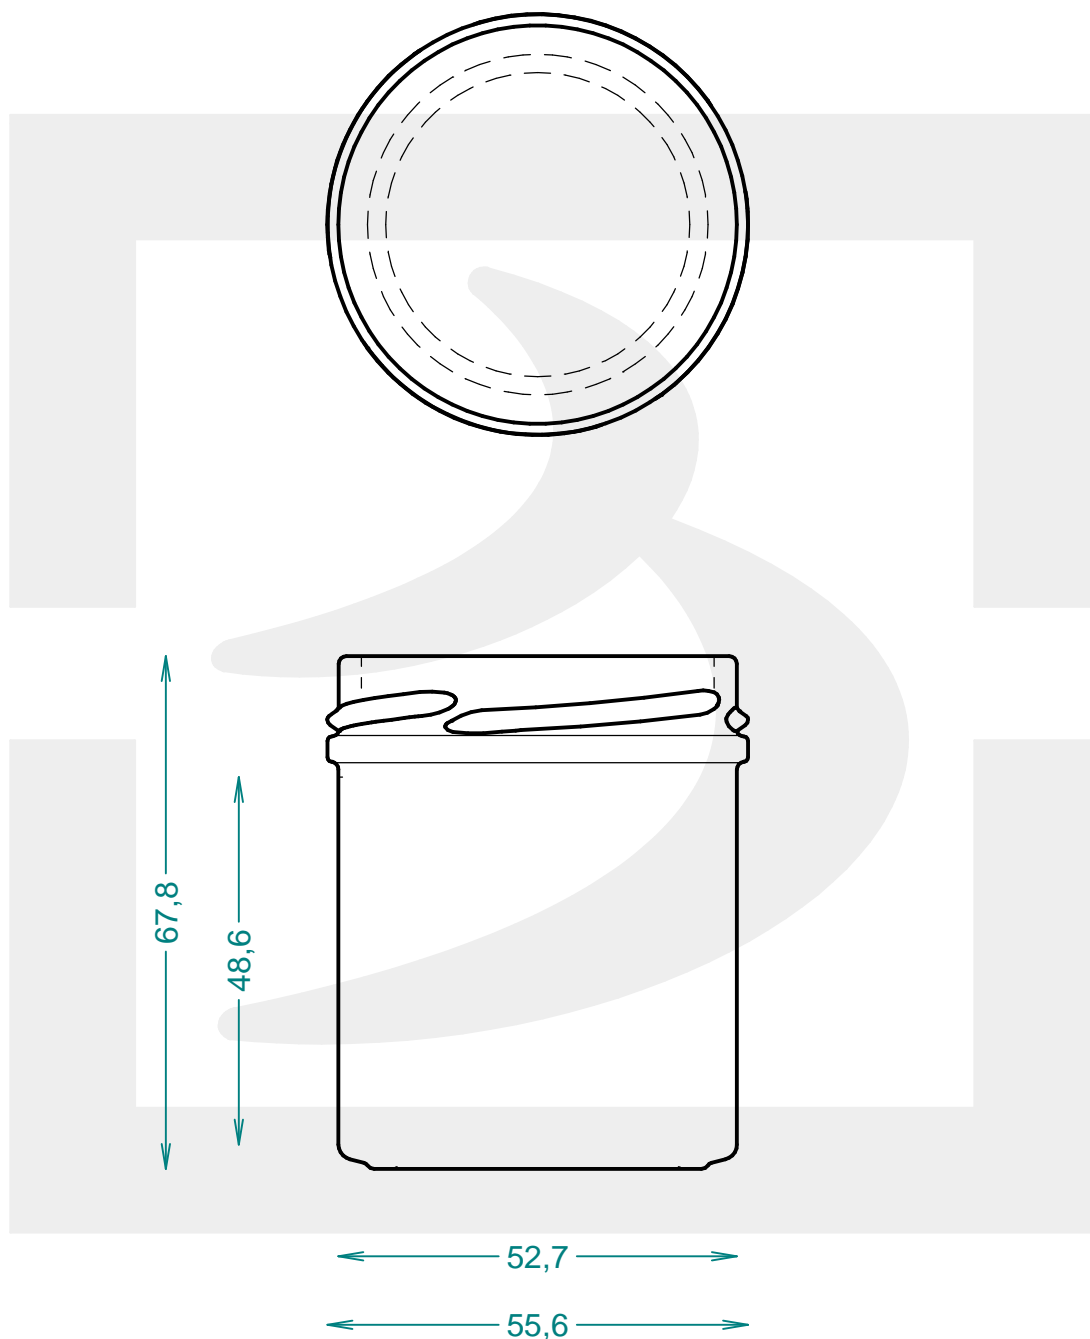

# VASO BONTA' BRUNI 106 T 58 \*

Colore : BIANCO INDUSTRIALE  
Color :

 **bruni glass**  
a **berlin packaging** company

www.bruniglass.com

SCALA: 1:1  
SCALE:

Capacità R.B. (c.c.) : Brimful cap. (c.c.) :	106	Peso vetro (gr): Glass weight (gr):	100
Altezza tot (mm): Total height (mm):	67.8	Bocca: Finish:	TWIST-OFF
Diametro corpo (mm): Body diameter (mm):	55.6	Min. foro passante (mm): Minimum through bore (mm):	

LE QUOTE SONO ESPRESSE IN mm  
DIMENSIONS ARE EXPRESSED IN mm

COD. ARTICOLO / ITEM CODE

**20086T1**

Data ultimo aggiornamento / Last update: 12/09/2019  
Origine / Source: 20086