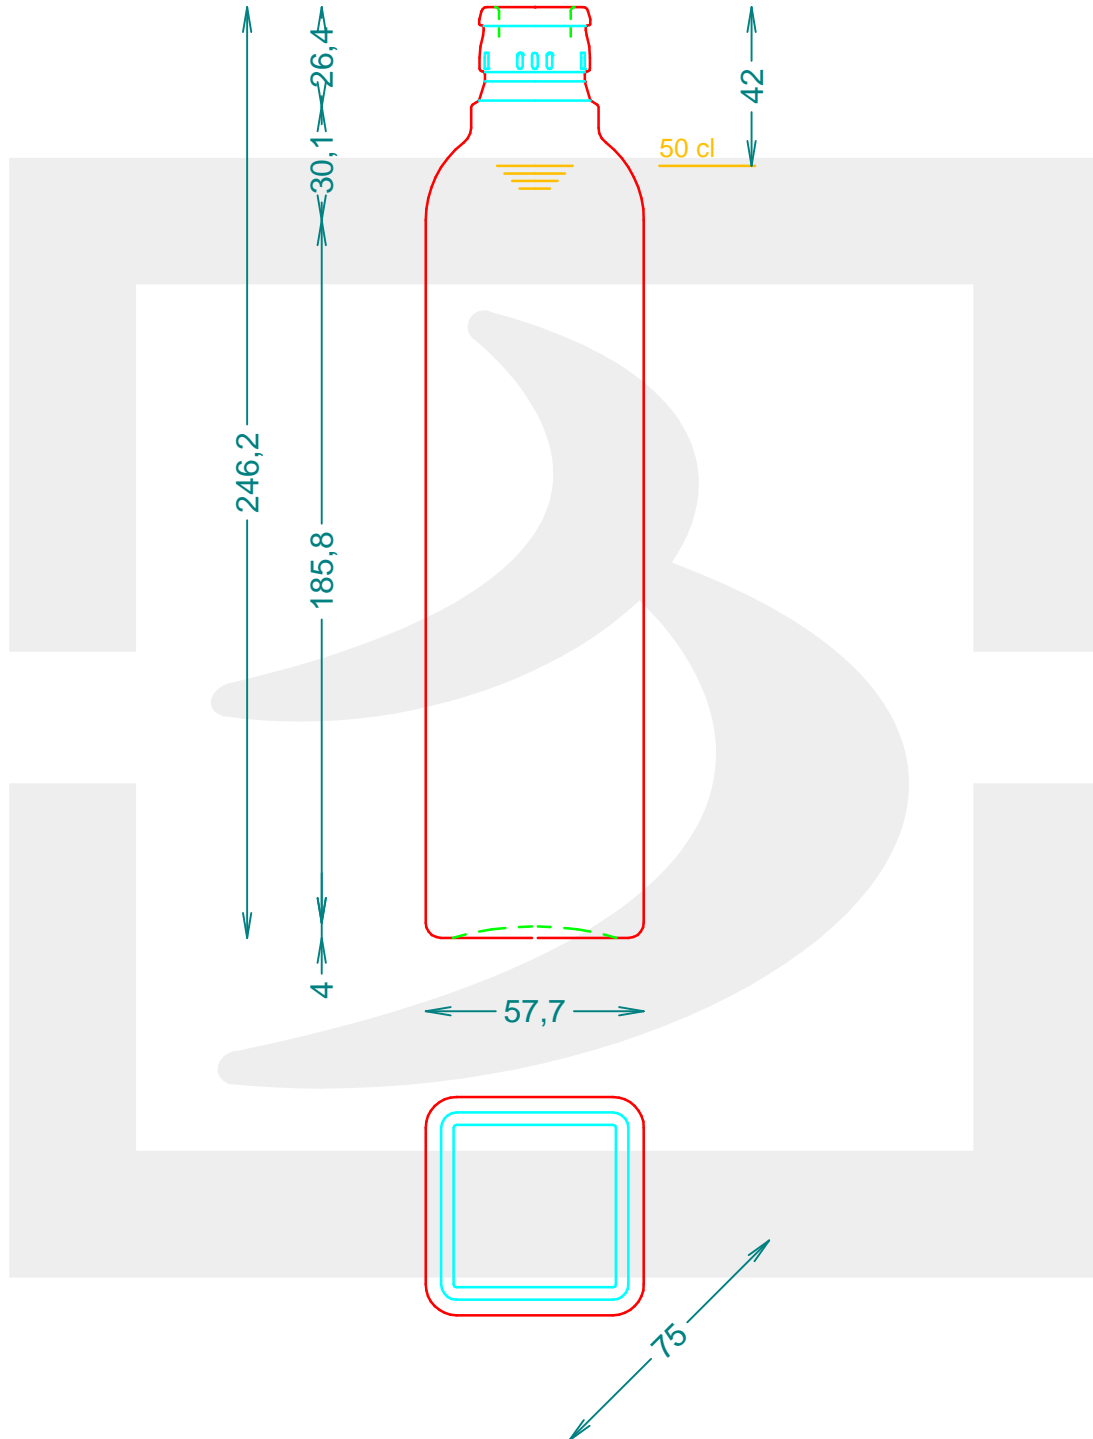

# BOT. MARASCA 500 R TOP VA \*

Colore : VERDE ANTICO  
Color :

**bruni glass**  
a berlin packaging company

www.bruniglass.com

SCALA: 1:2  
SCALE:

Capacità R.B. (c.c.) : Brimful cap. (c.c.) :	520	Peso vetro (gr): Glass weight (gr):	430
Altezza tot (mm): Total height (mm):	246.2	Bocca: Finish:	TOP GUALA 1031/47
Diametro corpo (mm): Body diameter (mm):	0.000	Min. foro passante (mm): Minimum through bore (mm):	

LE QUOTE SONO ESPRESSE IN mm  
DIMENSIONS ARE EXPRESSED IN mm

COD. ARTICOLO / ITEM CODE

**20029T1**