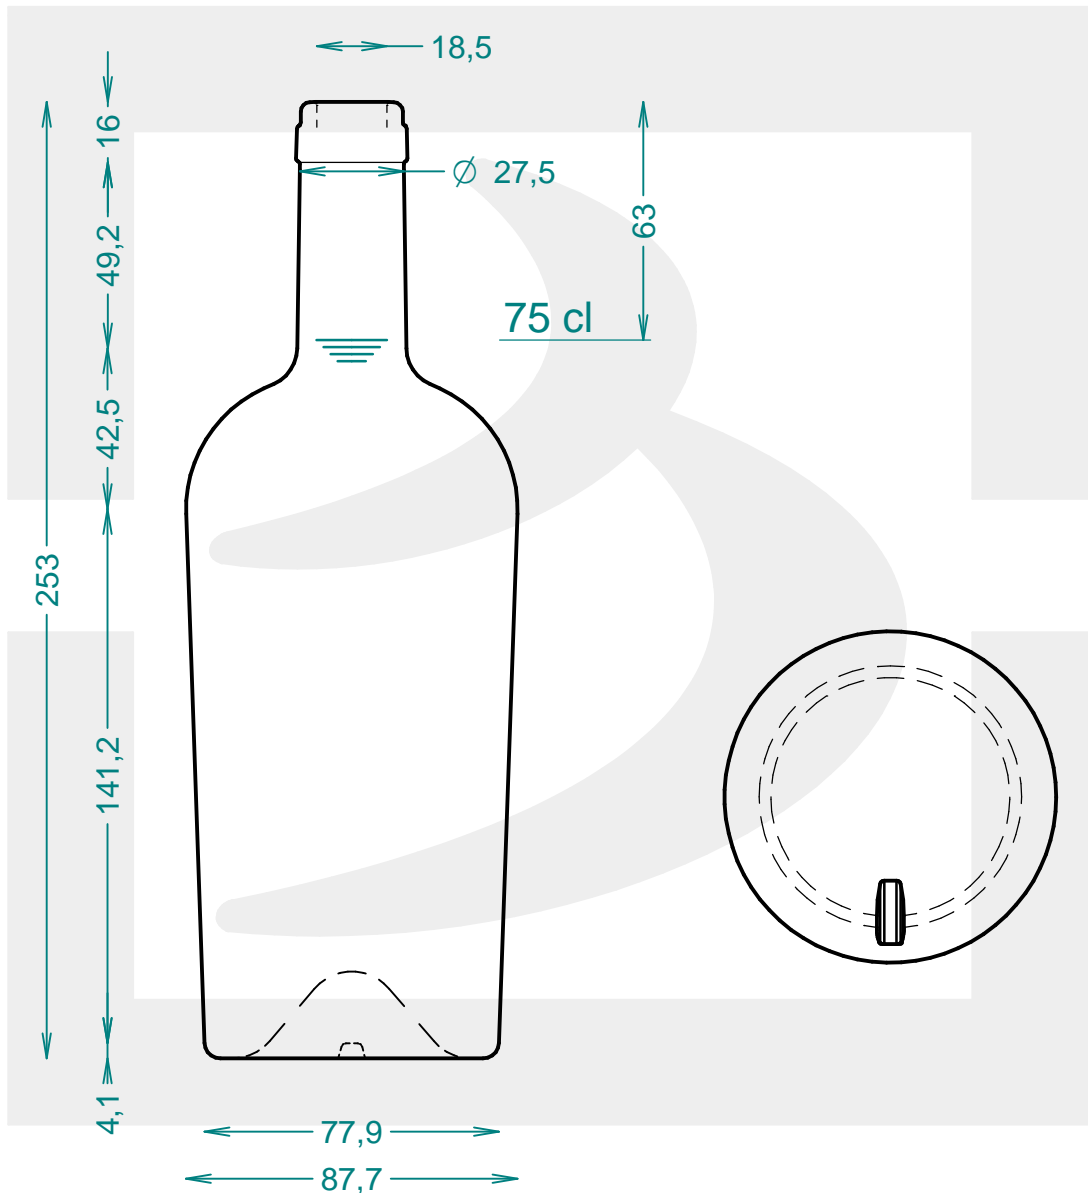

# B REGINE 750 WINE CLUB S VA IP \*

Colore : VERDE ANTICO  
Color :

 **bruni glass**  
a **berlin packaging** company

www.bruniglass.com

SCALA: 1:2  
SCALE:

Capacità R.B. (c.c.) :	769	Peso vetro (gr):	450
Brimful cap. (c.c.):		Glass weight (gr):	
Altezza tot (mm):	253	Bocca:	SUGHERO
Total height (mm):		Finish:	
Diametro corpo (mm):	87.7	Min. foro passante (mm):	16
Body diameter (mm):		Minimum through bore (mm):	

LE QUOTE SONO ESPRESSE IN mm  
DIMENSIONS ARE EXPRESSED IN mm

COD. ARTICOLO / ITEM CODE

**19908P2**