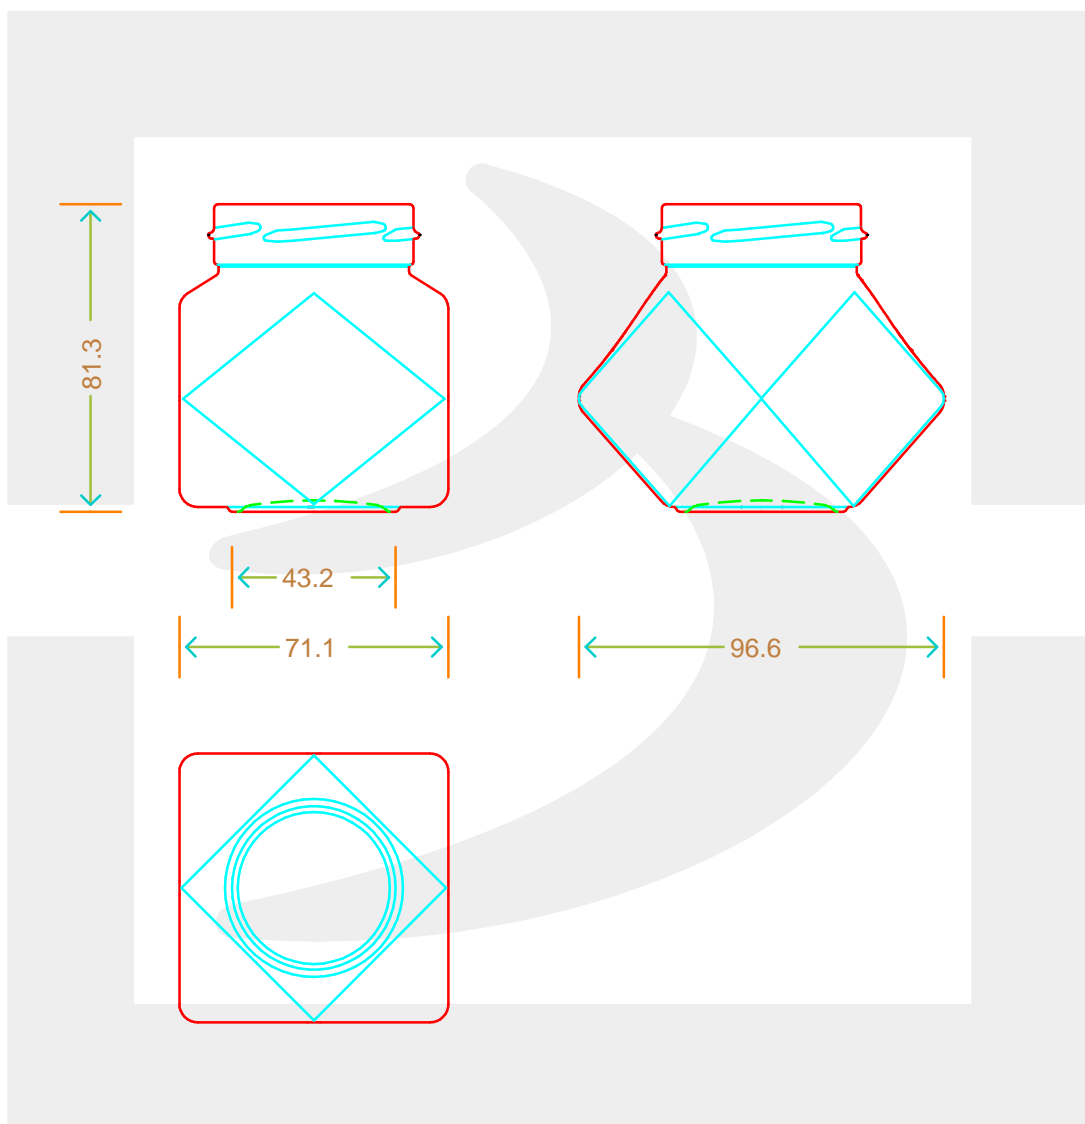

# VASO DIAMOND 212 T 58 DEEP H14 \*

Colore : BIANCO EXTRA  
Color : BIANCO EXTRA

 **bruni glass**  
a **berlin packaging** company

www.bruniglass.com

MOD.DEP.  
PATENTED

SCALA: 1:2  
SCALE:

Capacità R.B. (c.c.) : Brimful cap. (c.c.) :	212	Peso vetro (gr): Glass weight (gr):	200
Altezza tot (mm): Total height (mm):	81.3	Bocca: Finish:	TWIST-OFF
Diametro corpo (mm): Body diameter (mm):	71.1	Min. foro passante (mm): Minimum through bore (mm):	

LE QUOTE SONO ESPRESSE IN mm  
DIMENSIONS ARE EXPRESSED IN mm

COD. ARTICOLO / ITEM CODE

**19640T2**

Data ultimo aggiornamento / Last update: 10/05/2019  
Origine / Source: 19640