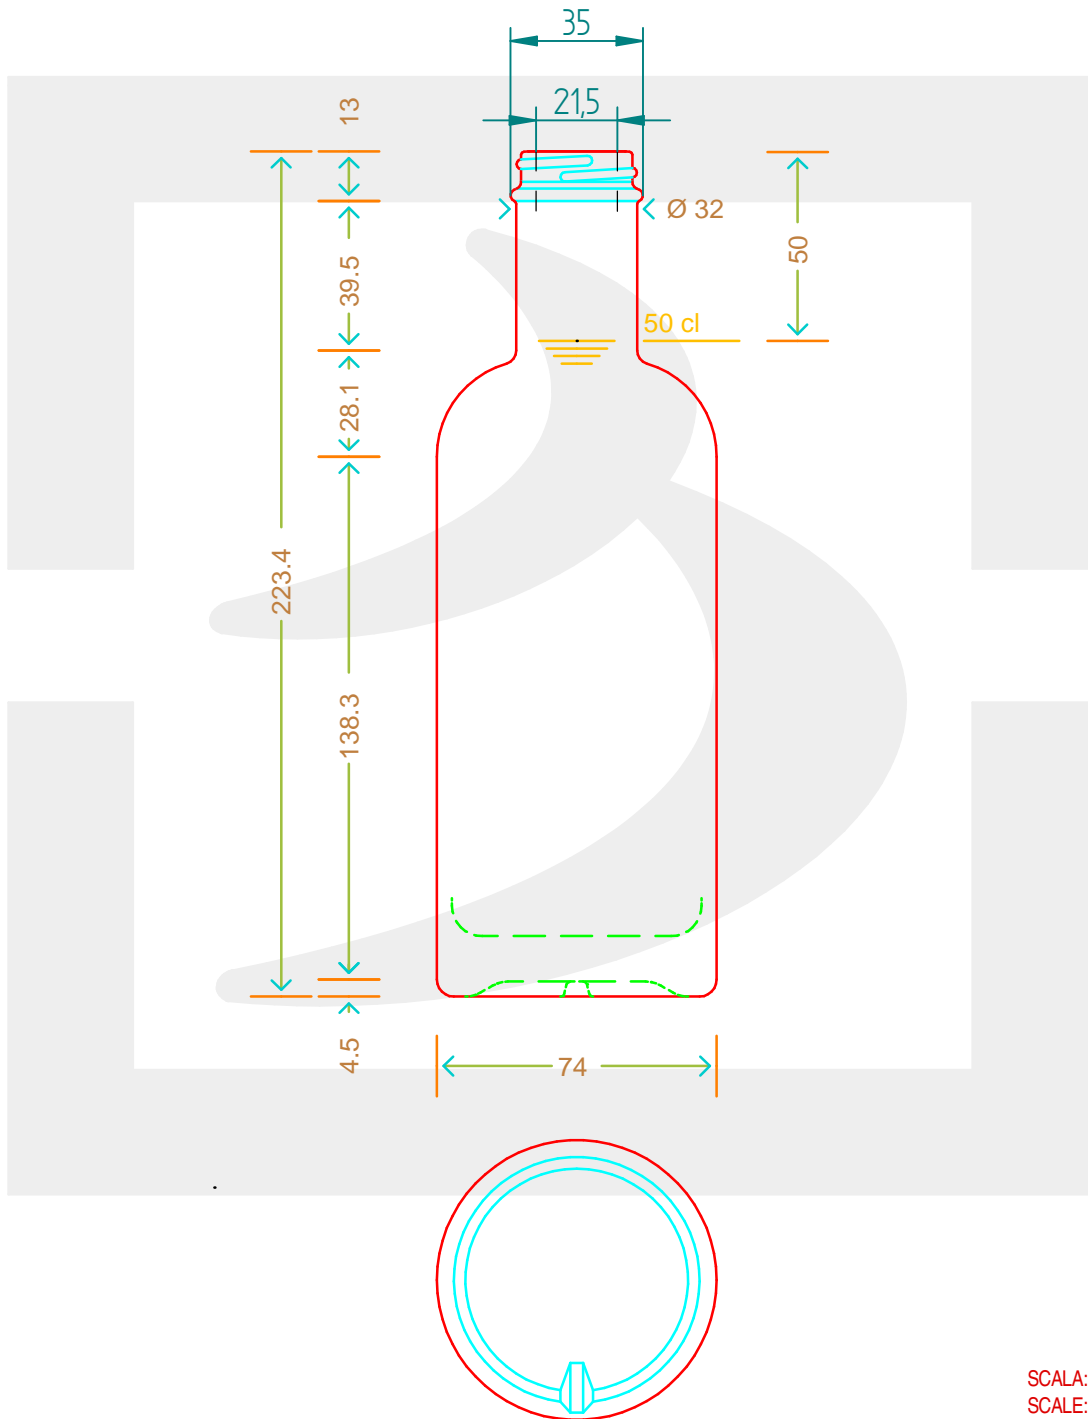

ARTICOLO / ITEM

BOT. ASPECT 500 GPI 400/33 CT *

Colore : BIANCO
Color : BIANCO

bruni glass
a berlin packaging company

www.bruniglass.com

MOD.DEP.
PATENTED

SCALA: 1:2
SCALE:

Capacità R.B. (c.c.) : Brimful cap. (c.c.) :	522	Peso vetro (gr): Glass weight (gr):	500
Altezza tot (mm): Total height (mm):	223.6	Bocca: Finish:	GPI
Diametro corpo (mm): Body diameter (mm):	74	Min. foro passante (mm): Minimum through bore (mm):	20.1

LE QUOTE SONO ESPRESSE IN mm
DIMENSIONS ARE EXPRESSED IN mm

COD. ARTICOLO / ITEM CODE

19612T1

Data ultimo aggiornamento / Last update: 10/05/2019
Origine / Source: 19612