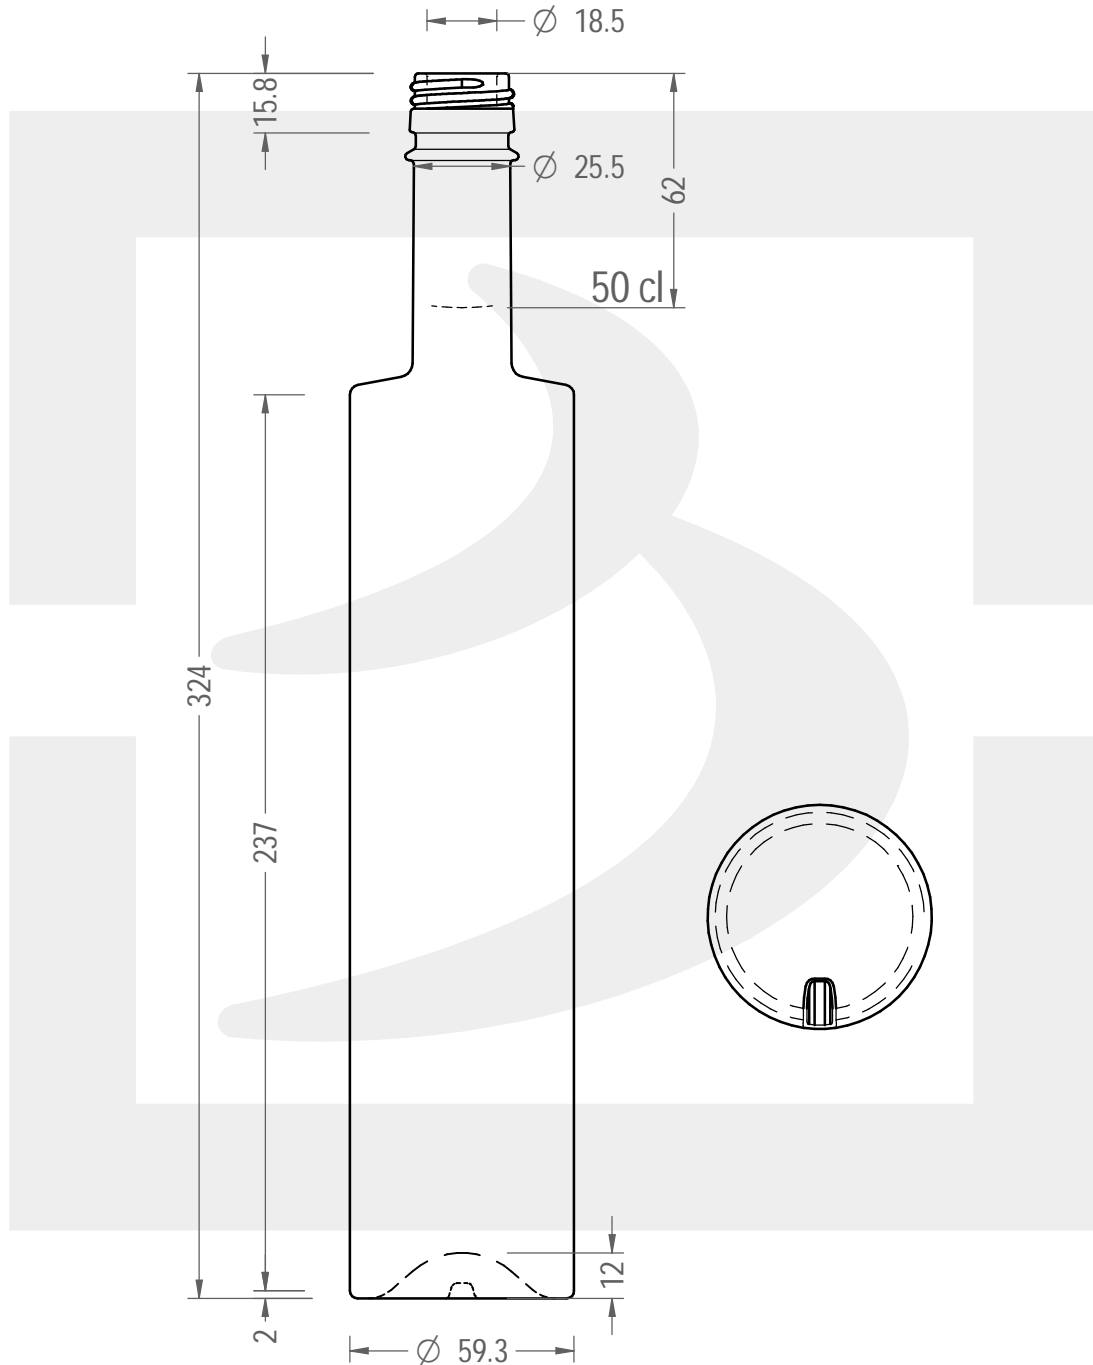

# BOT. CLEVER 500 P 28 \*

Colore : BIANCO  
Color : BIANCO

 **bruni glass**  
a **berlin packaging** company

www.bruniglass.com

SCALA: 1:2  
SCALE:

Capacità R.B. (c.c.): Brimful cap. (c.c.):	517	Peso vetro (gr): Glass weight (gr):	460
Altezza tot (mm): Total height (mm):	324	Bocca: Finish:	PILFER-PROOF
Diametro corpo (mm): Body diameter (mm):	59.3	Min. foro passante (mm): Minimum through bore (mm):	14

LE QUOTE SONO ESPRESSE IN mm  
DIMENSIONS ARE EXPRESSED IN mm

COD. ARTICOLO / ITEM CODE

**19170T1**

Data ultimo aggiornamento / Last update: 23/03/2020  
Origine / Source: 19170