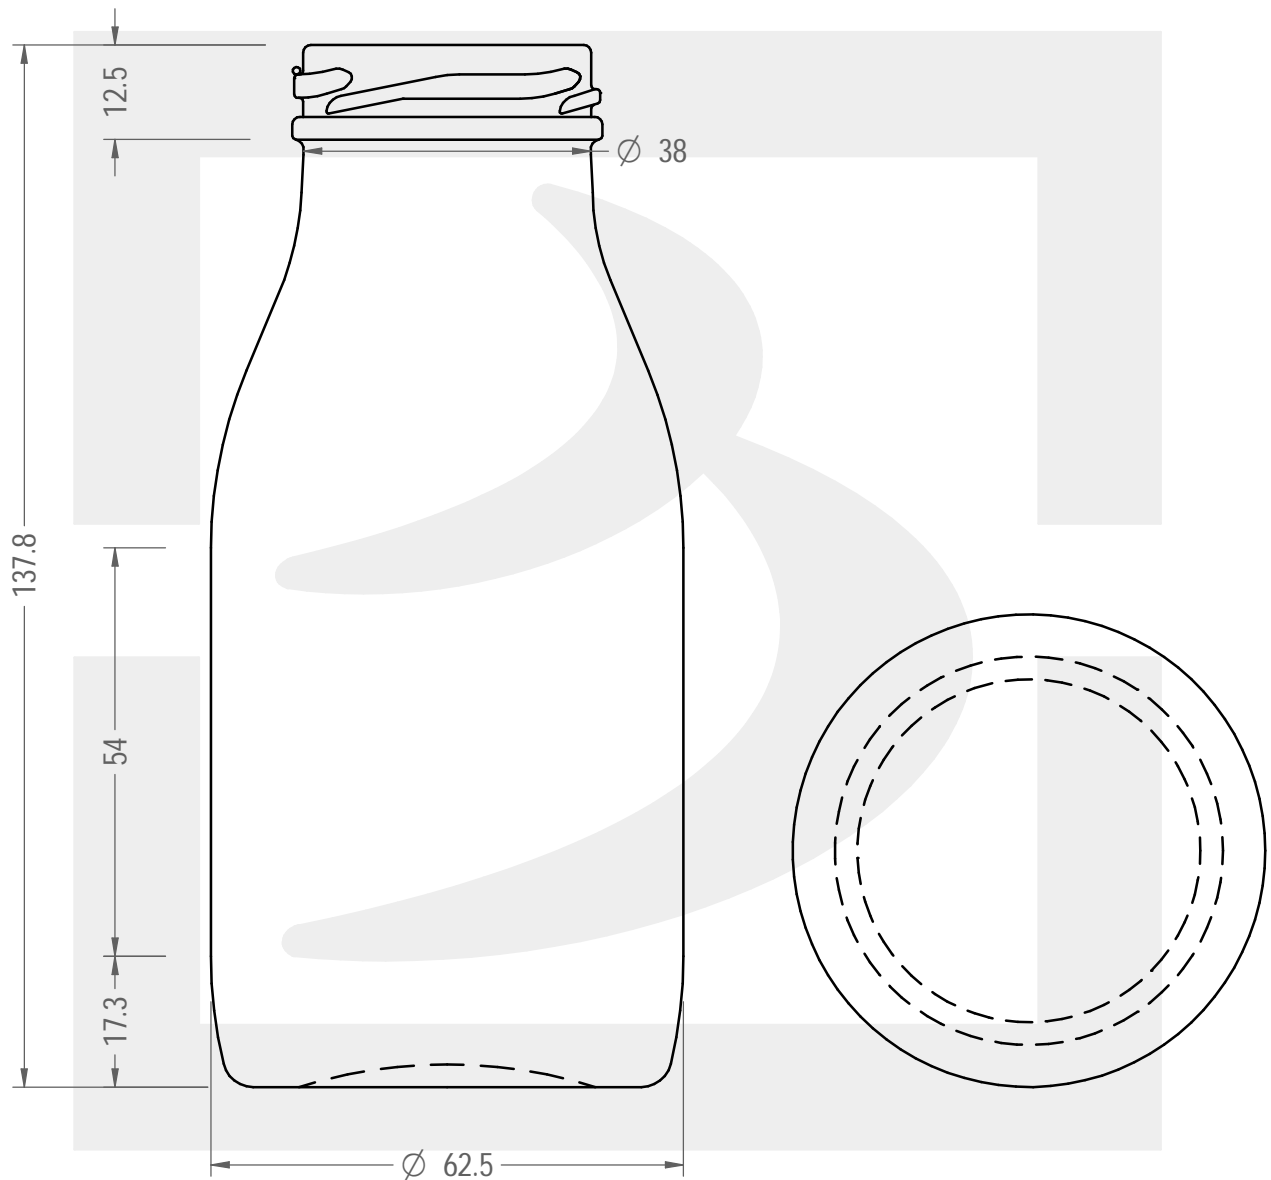

# BOT. LATTE 250 T 43 BV

Colore :  
Color : BIANCO

 **bruni glass**  
a **berlin packaging** company  
www.bruniglass.com

SCALA: 1:1  
SCALE:

Capacità R.B. (c.c.): Brimful cap. (c.c.):	275	Peso vetro (gr): Glass weight (gr):	150
Altezza tot (mm): Total height (mm):	137.8	Bocca: Finish:	TWIST-OFF
Diametro corpo (mm): Body diameter (mm):	62.5	Min. foro passante (mm): Minimum through bore (mm):	

LE QUOTE SONO ESPRESSE IN mm  
DIMENSIONS ARE EXPRESSED IN mm

COD. ARTICOLO / ITEM CODE  
**19140T2**

Data ultimo aggiornamento / Last update: 25/05/2020  
Origine / Source: 19140