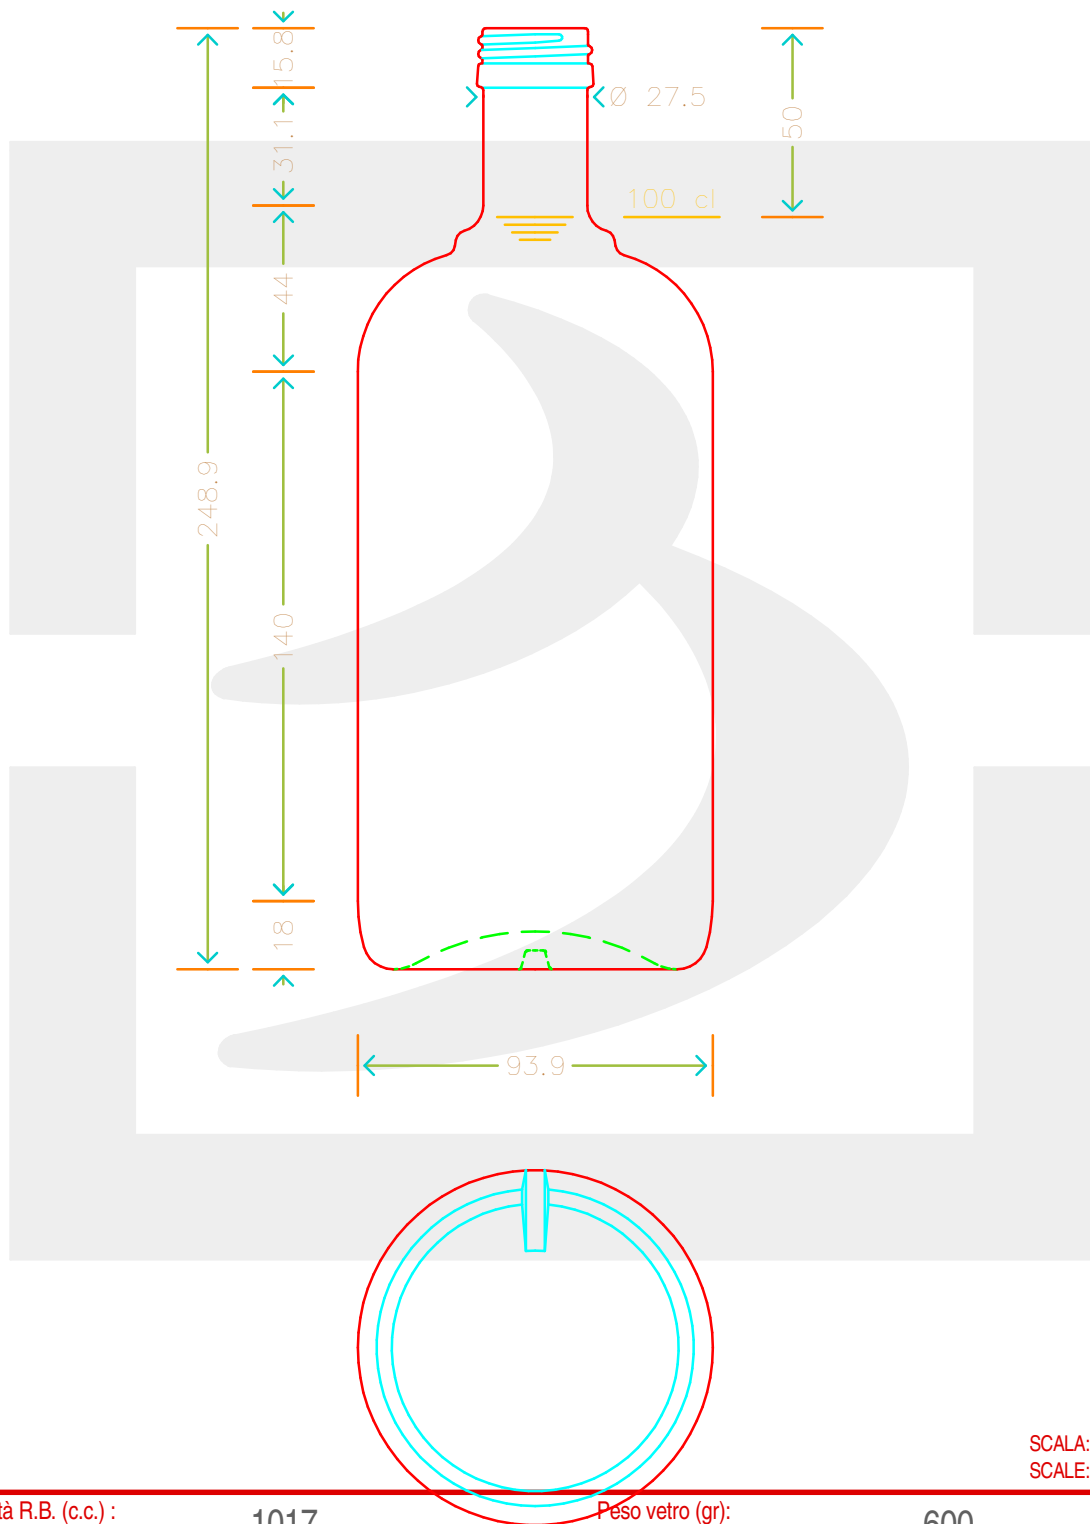

# BOT. ART WHISKY 1000 P31,5 BT \*

Colore : BIANCO EXTRA  
Color :

**bruni glass**  
a **berlin packaging** company

www.brunglass.com

SCALA: 1:2  
SCALE:

Capacità R.B. (c.c.) : Brimful cap. (c.c.) :	1017	Peso vetro (gr): Glass weight (gr):	600
Altezza tot (mm): Total height (mm):	248.9	Bocca: Finish:	PILFER-PROOF
Diametro corpo (mm): Body diameter (mm):	93.9	Min. foro passante (mm): Minimum through bore (mm):	

LE QUOTE SONO ESPRESSE IN mm  
DIMENSIONS ARE EXPRESSED IN mm

COD. ARTICOLO / ITEM CODE

**18861P2**

Data ultimo aggiornamento / Last update: 10/05/2019  
Origine / Source: 18861