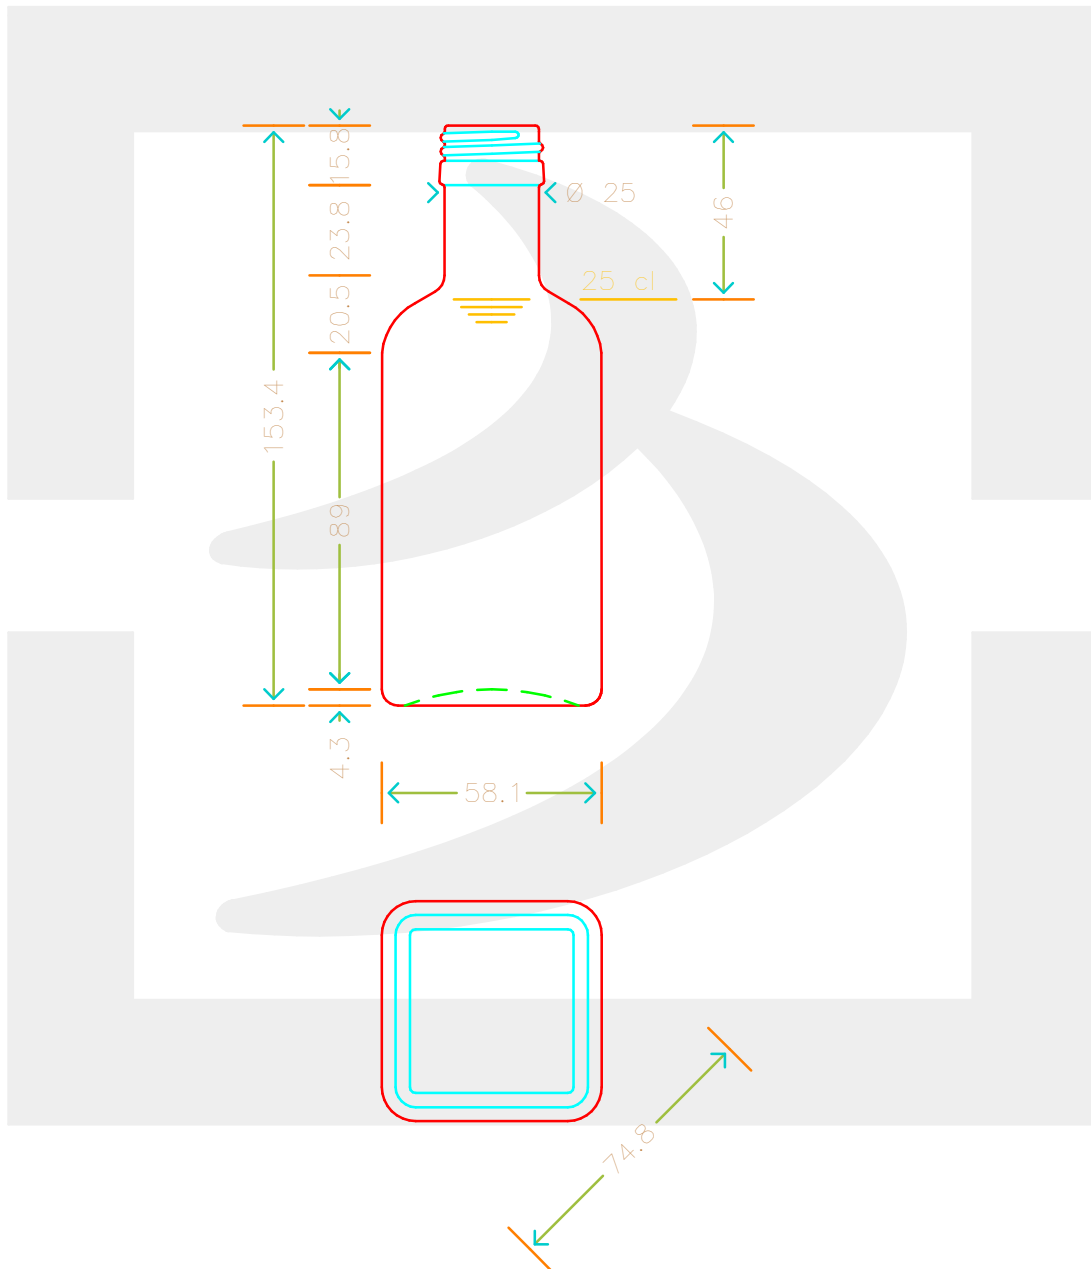

# BOT. QUADROTTA 250 P 28 BT \*

Colore : BIANCO EXTRA  
Color :

 **bruni glass**  
a **berlin packaging** company

www.bruniglass.com

SCALA: 1:2  
SCALE:

Capacità R.B. (c.c.) : Brimful cap. (c.c.) :	262	Peso vetro (gr): Glass weight (gr):	250
Altezza tot (mm): Total height (mm):	153.4	Bocca: Finish:	PILFER-PROOF
Diametro corpo (mm): Body diameter (mm):	58.1	Min. foro passante (mm): Minimum through bore (mm):	

LE QUOTE SONO ESPRESSE IN mm  
DIMENSIONS ARE EXPRESSED IN mm

COD. ARTICOLO / ITEM CODE

**18856P2**

Data ultimo aggiornamento / Last update: 10/05/2019  
Origine / Source: 18856