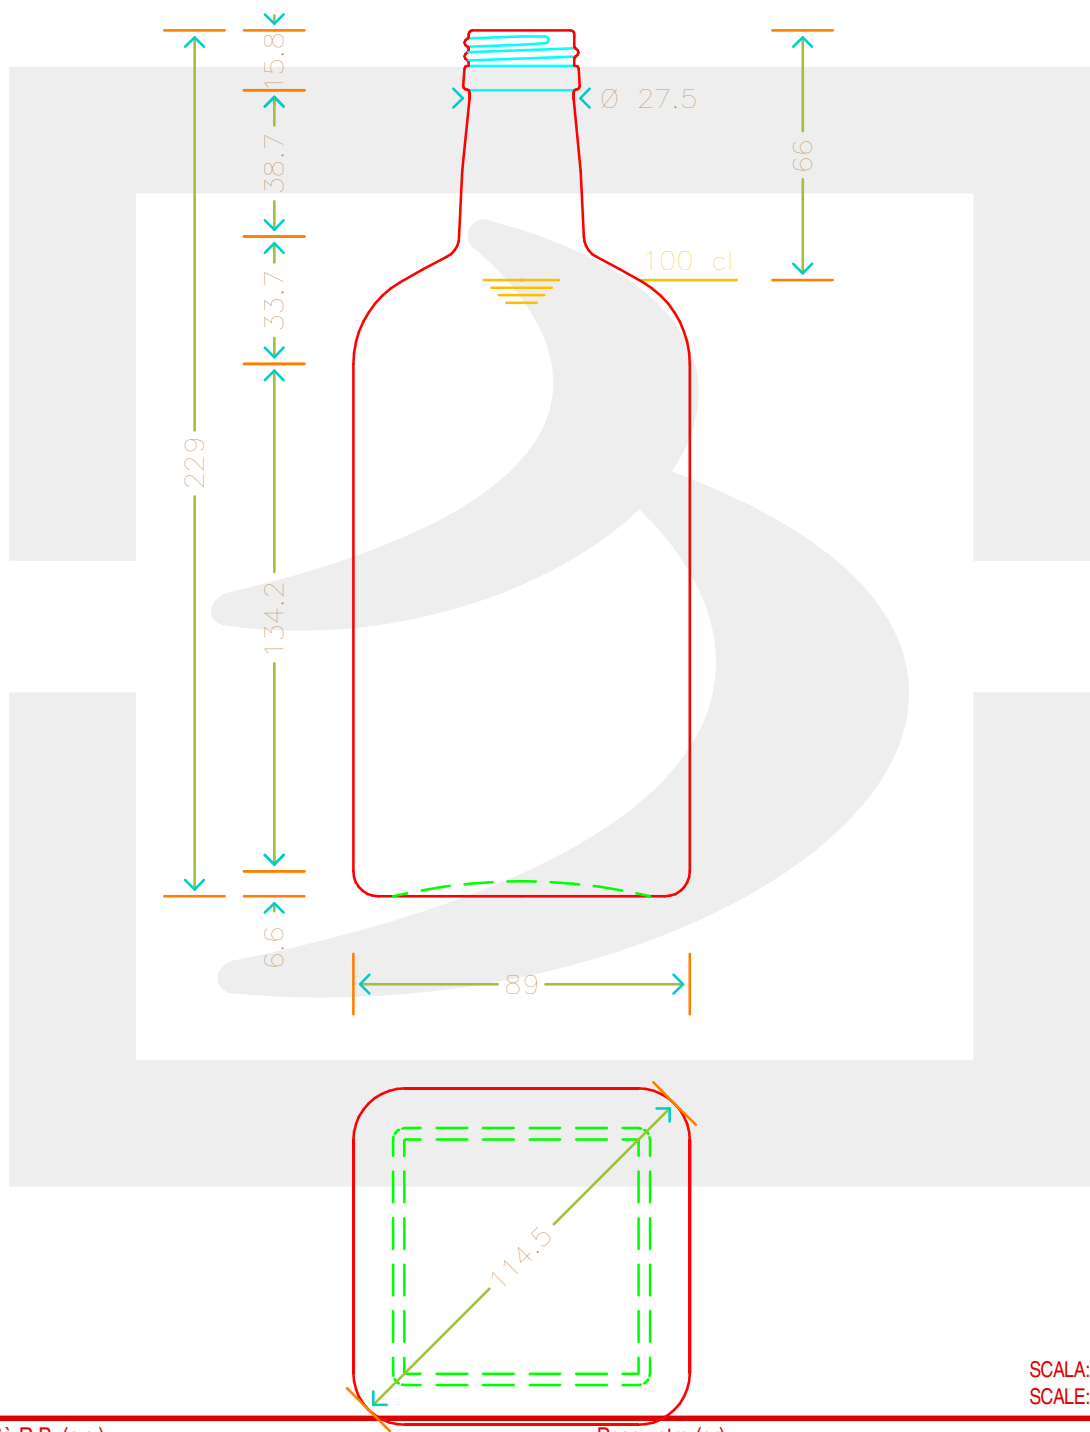

# BOT. QUADROTTA 1000 P 31,5 BT \*

Colore: **BIANCO EXTRA**  
Color:

**bruni glass**  
a **berlin packaging** company

www.bruniglass.com

SCALA: 1:2  
SCALE:

Capacità R.B. (c.c.): Brimful cap. (c.c.):	1028	Peso vetro (gr): Glass weight (gr):	600
Altezza tot (mm): Total height (mm):	229	Bocca: Finish:	PILFER-PROOF
Diametro corpo (mm): Body diameter (mm):	89	Min. foro passante (mm): Minimum through bore (mm):	

LE QUOTE SONO ESPRESSE IN mm  
DIMENSIONS ARE EXPRESSED IN mm

COD. ARTICOLO / ITEM CODE

**18782P1**

Data ultimo aggiornamento / Last update: 10/05/2019  
Origine / Source: 18782