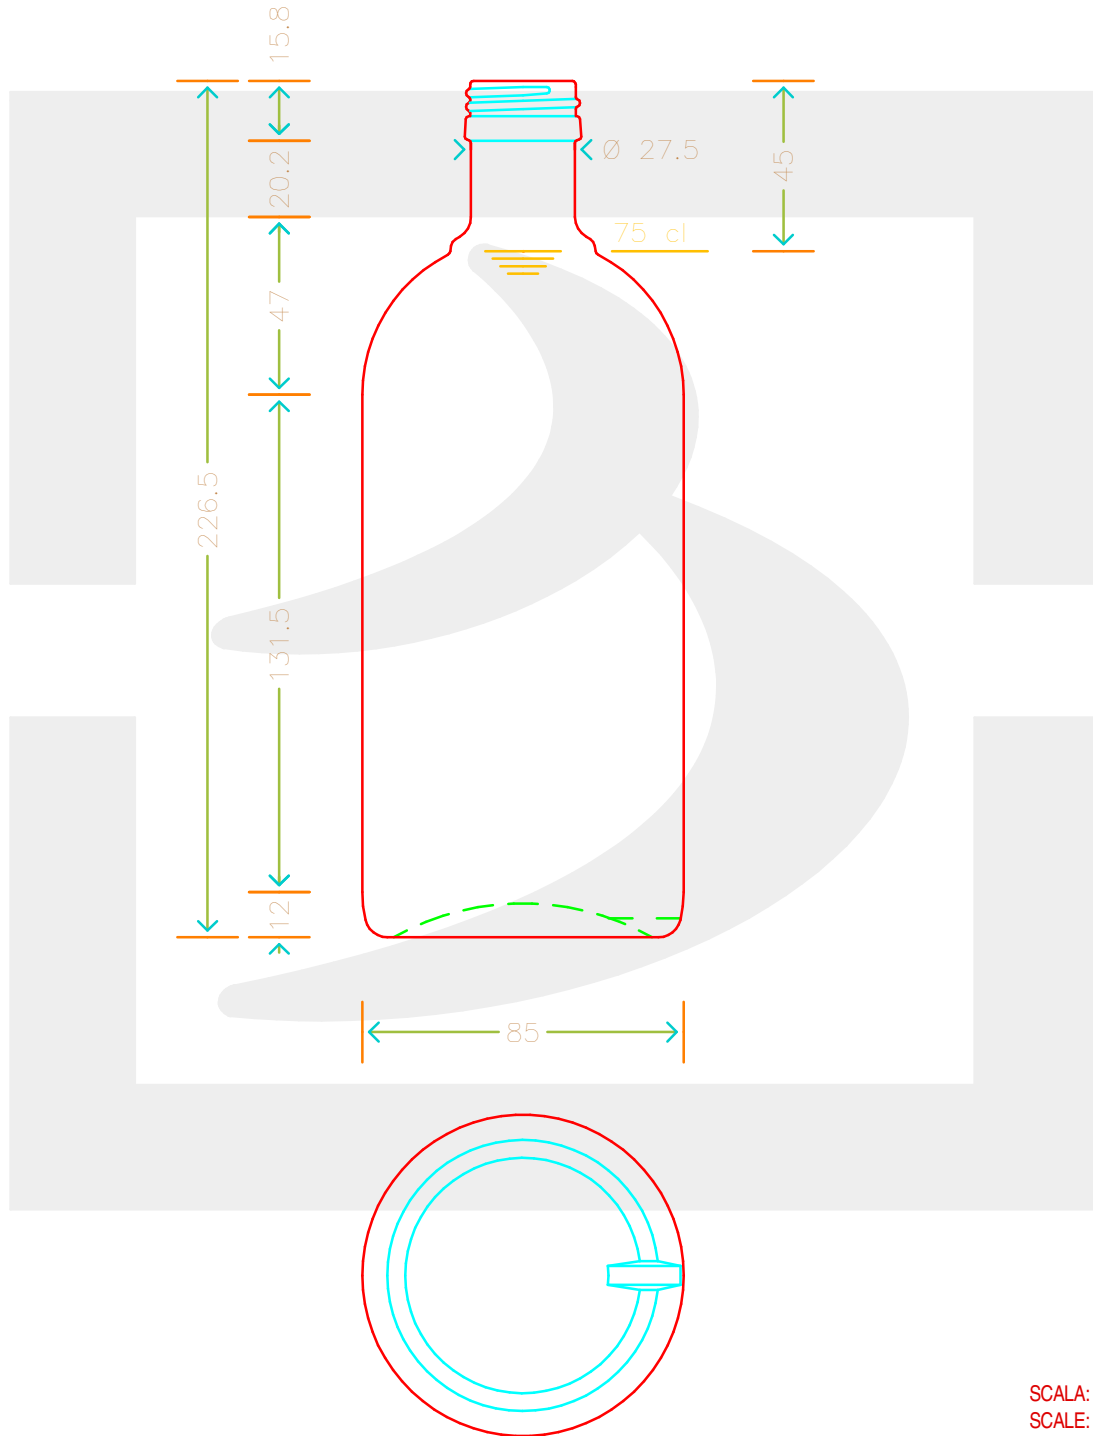

# BOT. ART WHISKY 750 P 31,5 BT \*

Colore : BIANCO EXTRA  
Color :

 **bruni glass**  
a **berlin packaging** company

www.bruniglass.com

SCALA: 1:2  
SCALE:

Capacità R.B. (c.c.) : Brimful cap. (c.c.) :	766	Peso vetro (gr): Glass weight (gr):	500
Altezza tot (mm): Total height (mm):	226.5	Bocca: Finish:	PILFER-PROOF
Diametro corpo (mm): Body diameter (mm):	85	Min. foro passante (mm): Minimum through bore (mm):	

LE QUOTE SONO ESPRESSE IN mm  
DIMENSIONS ARE EXPRESSED IN mm

COD. ARTICOLO / ITEM CODE

**18781P2**

Data ultimo aggiornamento / Last update: 10/05/2019  
Origine / Source: 18781