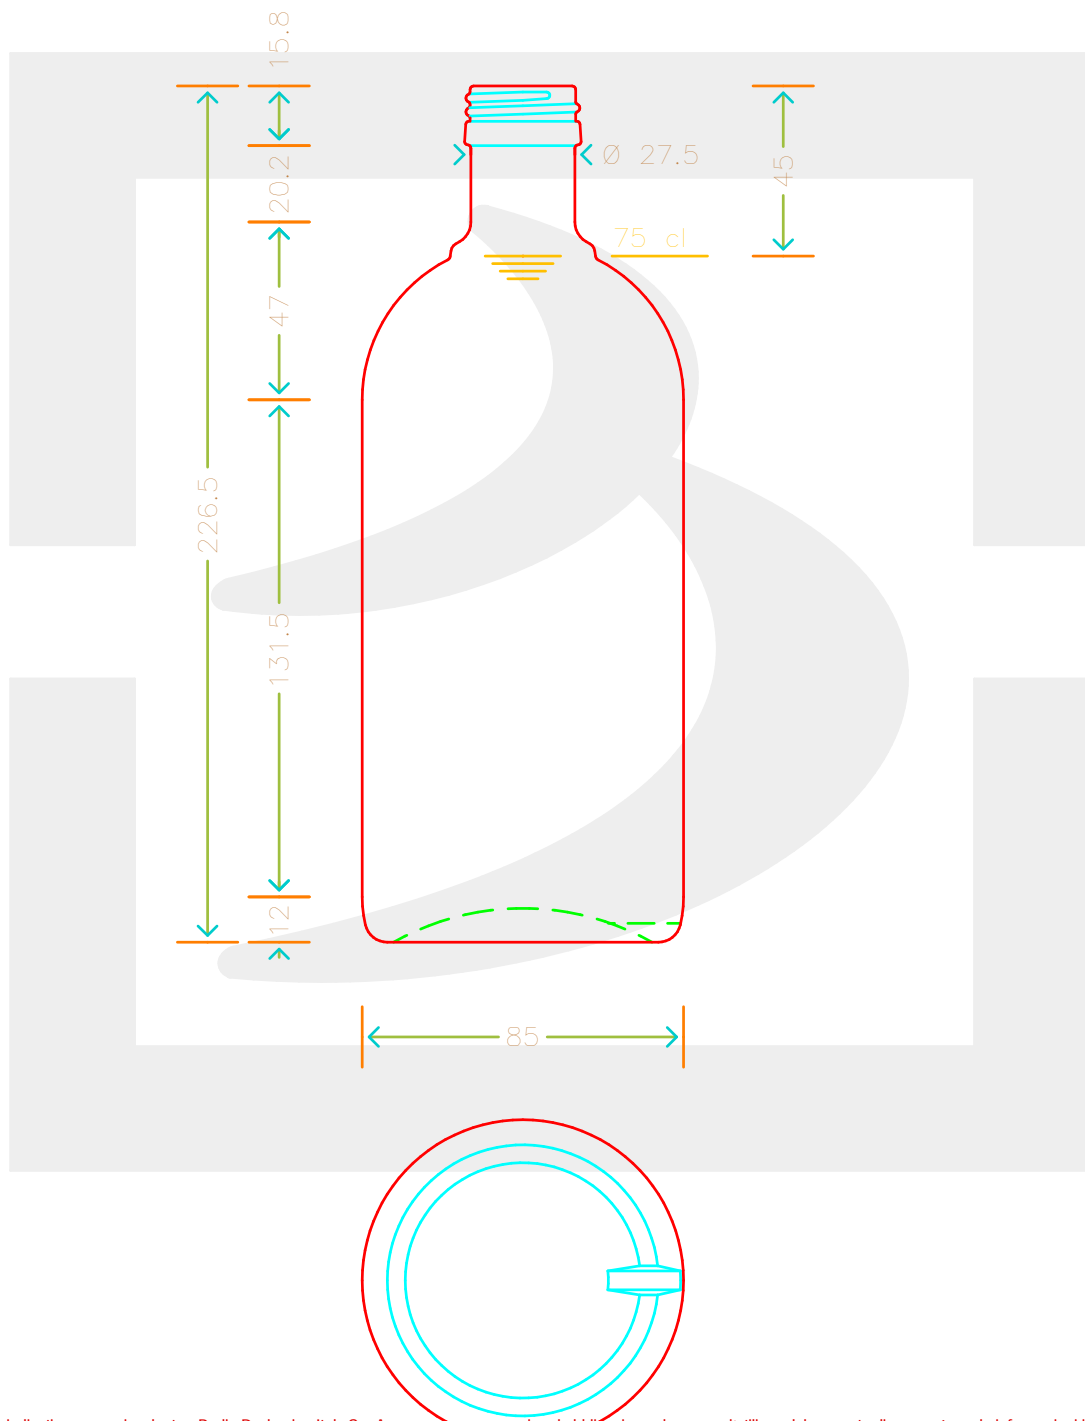

ARTICOLO / ITEM

BOT. ART WHISKY 750 P 31,5 BT *

Colore : BIANCO EXTRA
Color : BIANCO EXTRA

bruni glass

berlinpackaging.eu

Il disegno è puramente indicativo e non vincolante - Berlin Packaging Italy S.p.A. non assume garanzia od obbligazione alcuna per l'utilizzo del presente disegno nè per le informazioni in esso riportate
This drawing is approximate and not binding - Berlin Packaging Italy S.p.A. does not assume any guarantee or obligation for use of this drawing or for information contained therein

Capacità R.B. (c.c.): Brimful capacity (c.c.):	766	Peso vetro (gr): Glass weight (gr):	500
Altezza tot. (mm): Total height (mm):	226.5	Bocca: Finish:	PILFER-PROOF
Diametro corpo (mm): Body diameter (mm):	85	Min. foro passante (mm): Minimum through bore (mm):	
Resistenza a pressione (bar): Pressure resistance (bar):	-	Scala: Scale:	1:1

Per ulteriori informazioni tecniche contattare il referente commerciale
For full technical details please contact sales representative

COD. ARTICOLO / ITEM CODE
18781P2

Data ultimo aggiornamento / Last update: 22/11/2021
Origine / Source: 18781