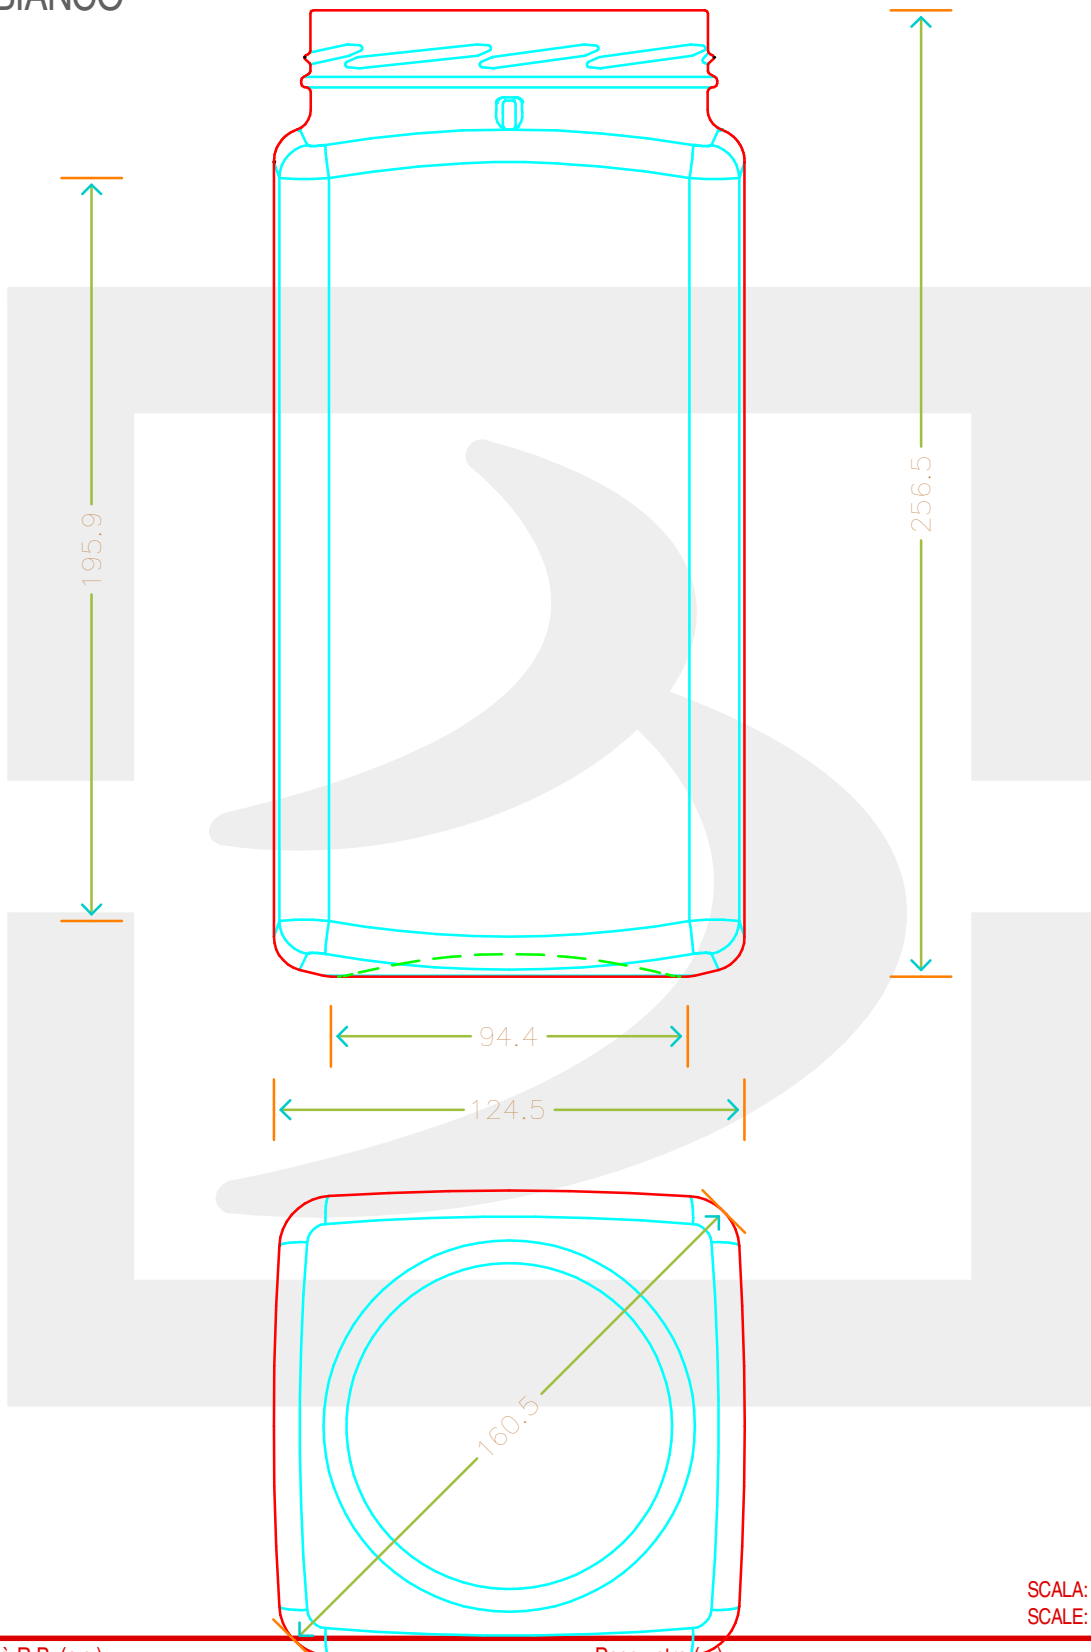

# VASO EVOLUTION QUAD 3100 T 110 \*

Colore: **BIANCO**  
Color: **BIANCO**

 **bruni glass**  
a **berlin packaging** company

www.bruniglass.com

SCALA: 1:2  
SCALE:

Capacità R.B. (c.c.): Brimful cap. (c.c.):	<b>3100</b>	Peso vetro (gr): Glass weight (gr):	<b>1300</b>
Altezza tot (mm): Total height (mm):	<b>256.5</b>	Bocca: Finish:	<b>TWIST-OFF</b>
Diametro corpo (mm): Body diameter (mm):	<b>124.5</b>	Min. foro passante (mm): Minimum through bore (mm):	

LE QUOTE SONO ESPRESSE IN mm  
DIMENSIONS ARE EXPRESSED IN mm

COD. ARTICOLO / ITEM CODE

**18762T2**

Data ultimo aggiornamento / Last update: 10/05/2019  
Origine / Source: 18762