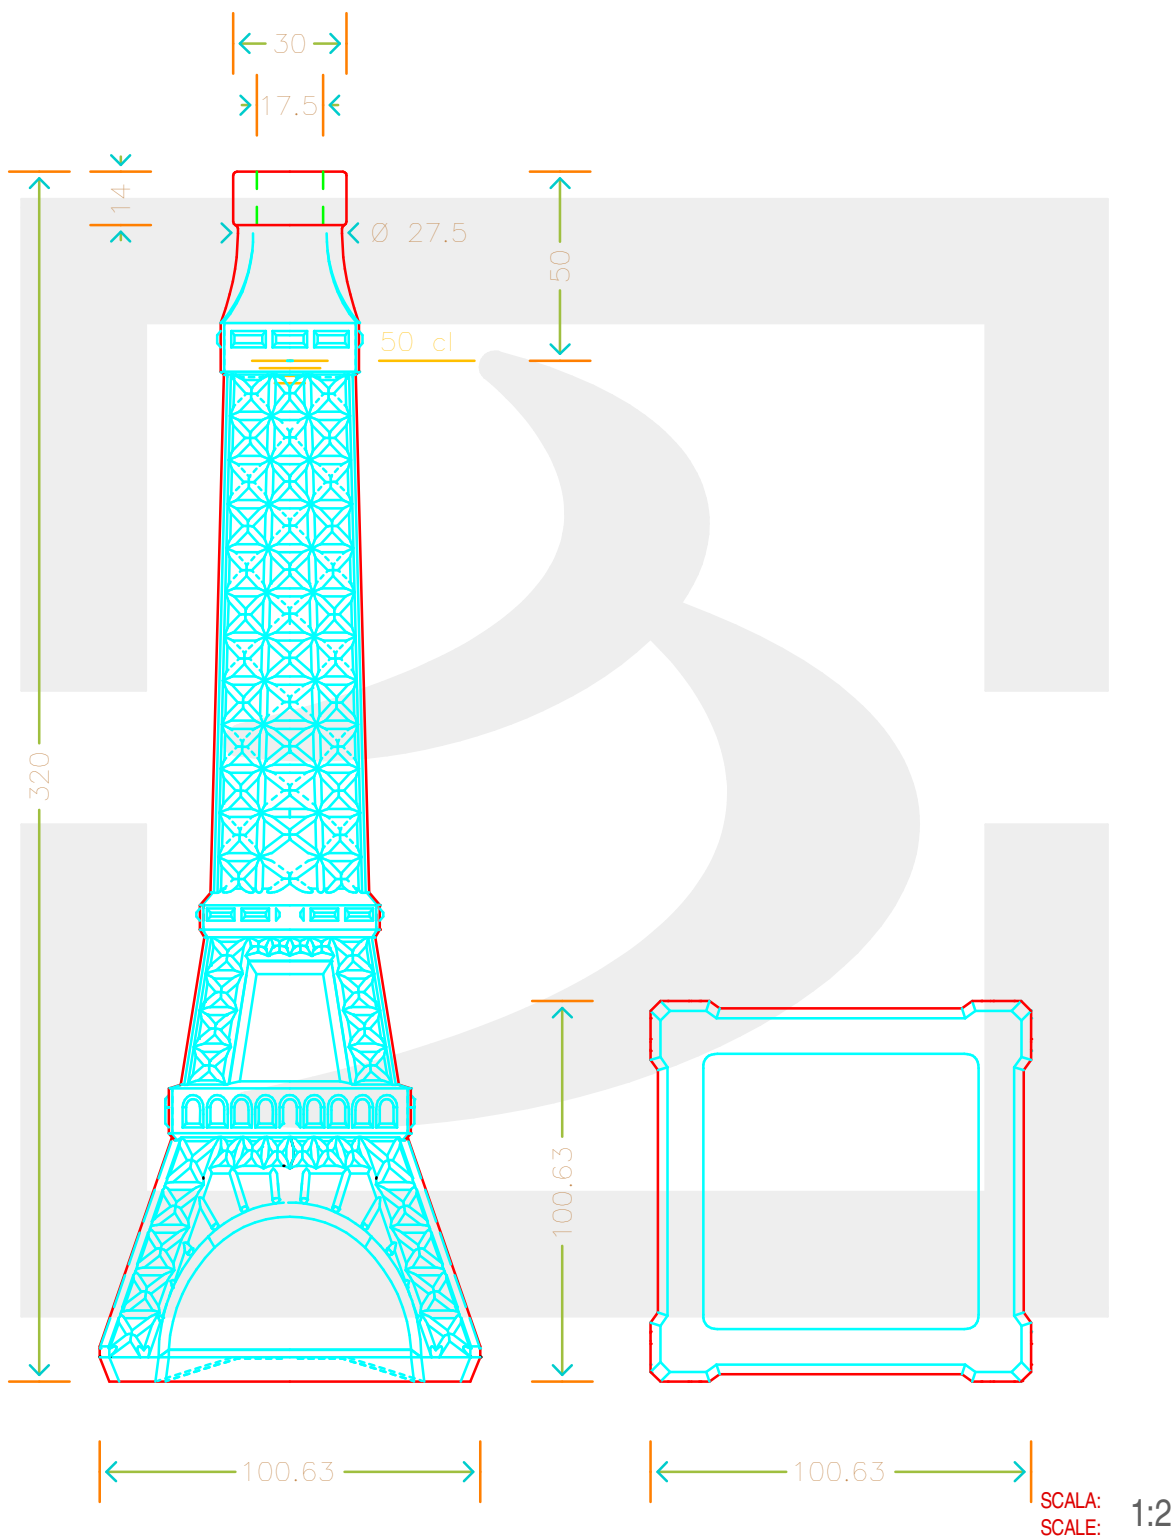

# BOT. TOUR EIFFEL 500 LT F 14 BT \*

Colore : BIANCO EXTRA  
Color :

**bruni glass**  
a berlin packaging company

www.bruniglass.com

Capacità R.B. (c.c.) :	517	Peso vetro (gr):	750
Brimful cap. (c.c.) :		Glass weight (gr):	
Altezza tot (mm):	320	Bocca:	FASCETTA
Total height (mm):		Finish:	
Diametro corpo (mm):	100.6	Min. foro passante (mm):	17,5
Body diameter (mm):		Minimum through bore (mm):	

LE QUOTE SONO ESPRESSE IN mm  
DIMENSIONS ARE EXPRESSED IN mm

COD. ARTICOLO / ITEM CODE

**18685P2**

Data ultimo aggiornamento / Last update: 10/05/2019  
Origine / Source: 18685