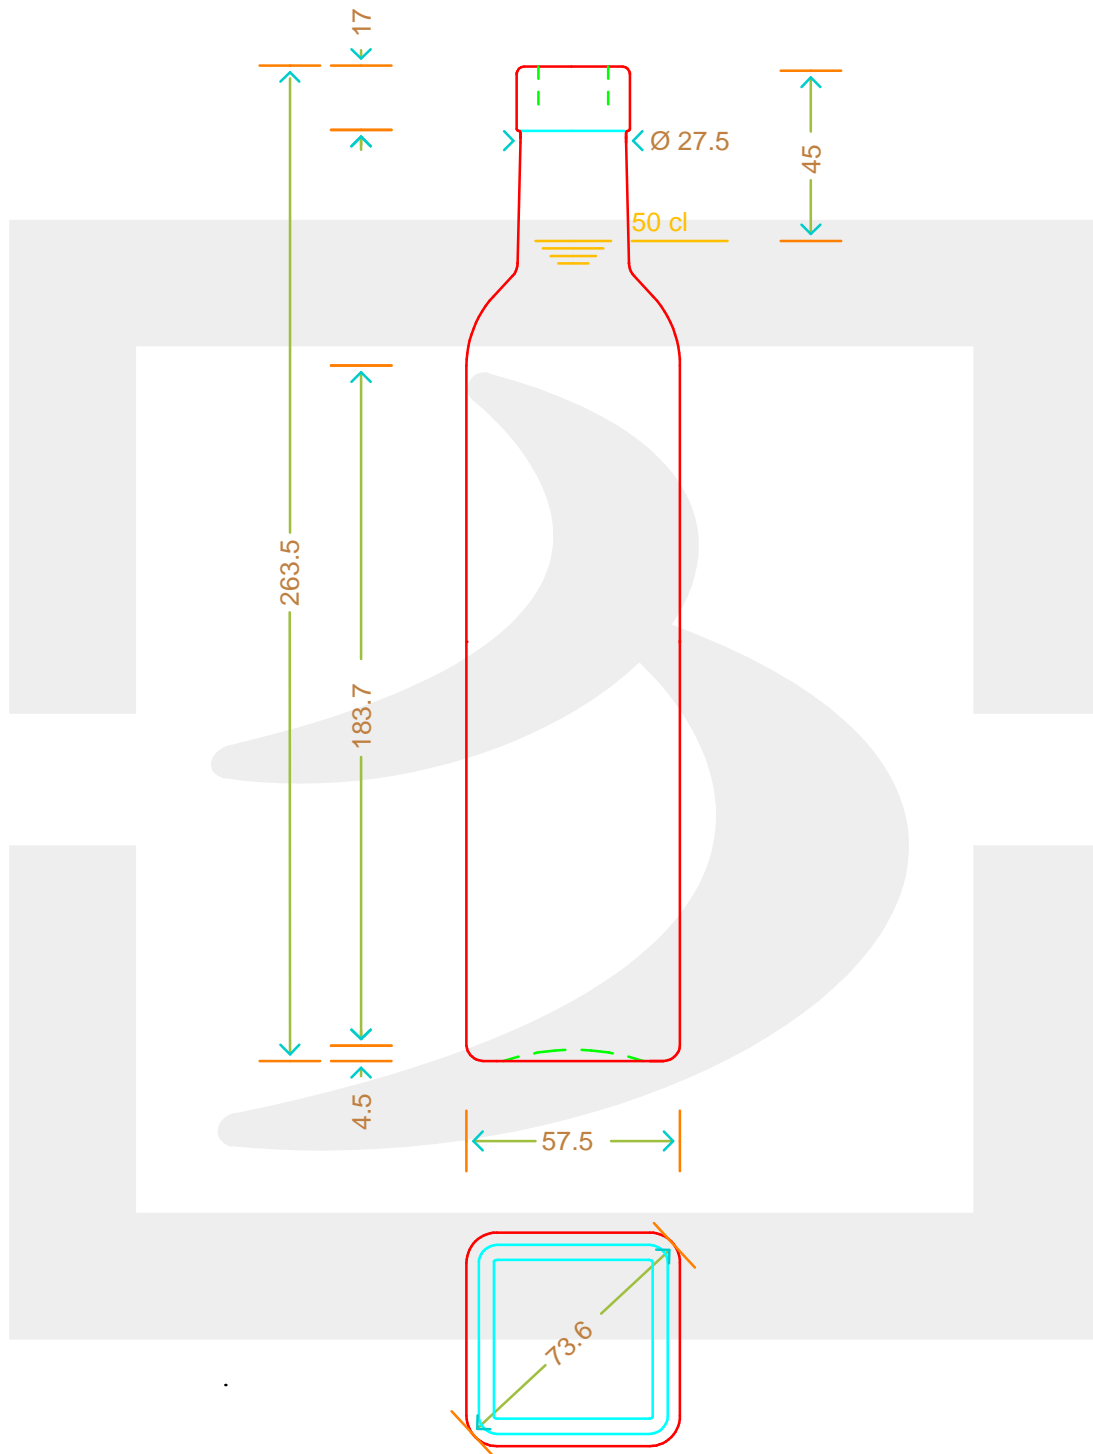

# BOT. MARASCA 500 VS F17 VQ BT\$

Colore : QUERCIA  
Color :

 **bruni glass**  
a **berlin packaging** company

www.brunglass.com

SCALA: 1:2  
SCALE:

Capacità R.B. (c.c.) : Brimful cap. (c.c.) :	515	Peso vetro (gr): Glass weight (gr):	400
Altezza tot (mm): Total height (mm):	263.5	Bocca: Finish:	FASCETTA
Diametro corpo (mm): Body diameter (mm):	57.5	Min. foro passante (mm): Minimum through bore (mm):	16

LE QUOTE SONO ESPRESSE IN mm  
DIMENSIONS ARE EXPRESSED IN mm

COD. ARTICOLO / ITEM CODE

**18681P2**

Data ultimo aggiornamento / Last update: 10/05/2019  
Origine / Source: 18681