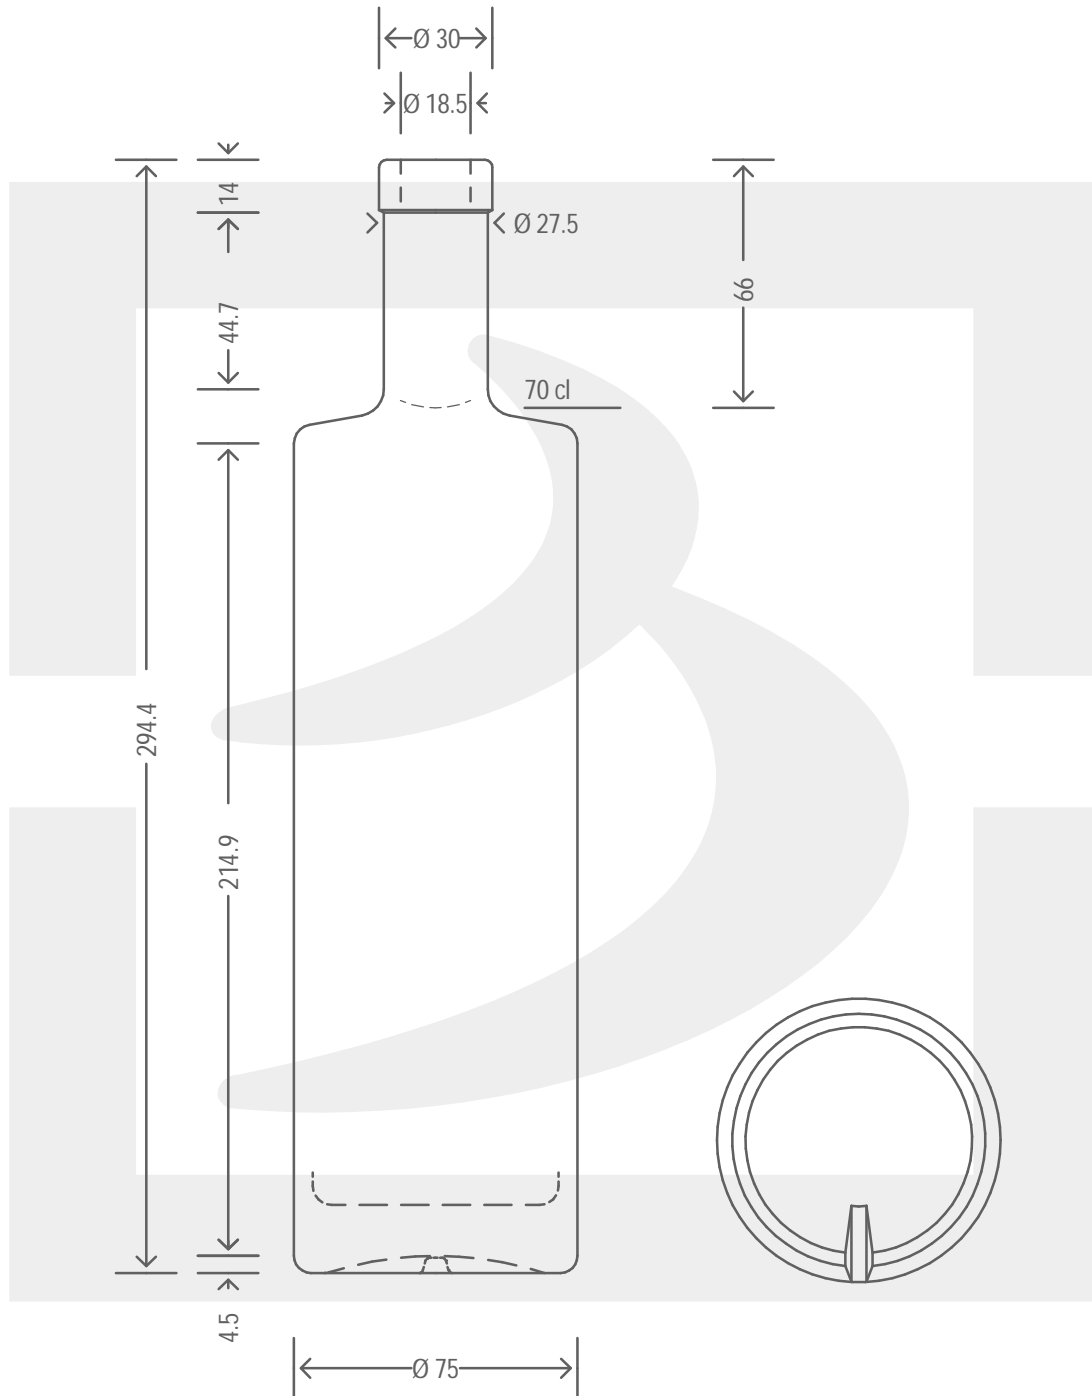

ARTICOLO / ITEM

BOT. CLAIRE RONDE 700 F 14 BT *

Colore : BIANCO EXTRA
Color :

 **bruni glass**
a berlin packaging company

www.bruniglass.com

SCALA: 1:2
SCALE:

Capacità R.B. (c.c.): Brimful cap. (c.c.):	721	Peso vetro (gr): Glass weight (gr):	750
Altezza tot (mm): Total height (mm):	294.4	Bocca: Finish:	FASCETTA
Diametro corpo (mm): Body diameter (mm):	75	Min. foro passante (mm): Minimum through bore (mm):	16

LE QUOTE SONO ESPRESSE IN mm
DIMENSIONS ARE EXPRESSED IN mm

COD. ARTICOLO / ITEM CODE

18674T1