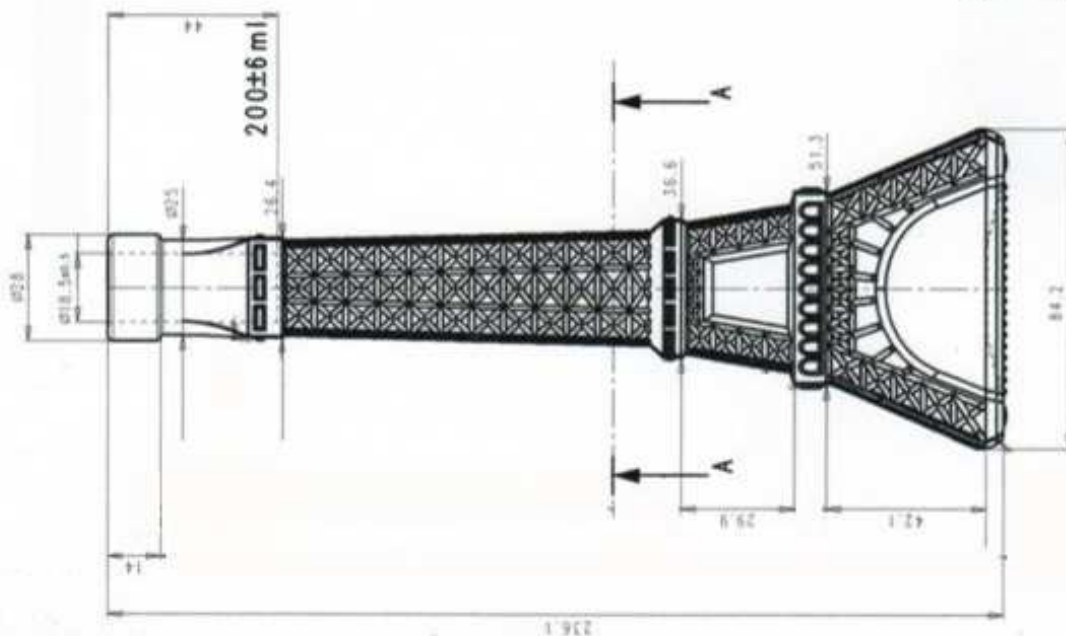

INTERNAL DIAMETER Ø 18.5 GUARANTEED AT ENTRY ONLY  
 MIN THROUGH BORE Ø 14  
 MAXIMUM ALLOWED DEVIATION FROM VERTICAL AXIS 2.7

Section A-A

Label space

Le quote sono espresse in mm. Solo quelle con indicazione di tolleranza sono impegnative - The dimensions are expressed in mm. Only those showing a tolerance are binding.

VETTERIE <b>BETTI</b> TORINO	ARTICOLO <b>TOUR EIFFEL 20 CL</b>		COLORE		IMBOCCATURA <b>BAR TOP</b>	
	PESO VETRO <b>400 gr ~</b>	No. DISEGNO <b>S-B</b>	DATA <b>31.05.2010</b>	SCALA	NOTE <b>FASCETTA 14</b>	