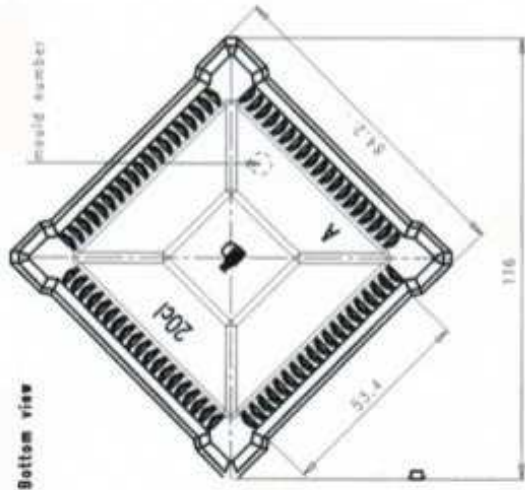

INTERNAL DIAMETER Ø 18.5 GUARANTEED AT ENTRY ONLY  
 MIN THROUGH BORE Ø 14  
 MAXIMUM ALLOWED DEVIATION FROM VERTICAL AXIS 2.7

Section A-A

Label space

Le quote sono espresse in mm. Solo quelle con indicazione di tolleranza sono impegnative - The dimensions are expressed in mm. Only those showing a tolerance are binding.

VETTERIE <b>BETTI</b> TORINO	ARTICOLO <b>TOUR EIFFEL 20 CL</b>		COLORE		IMBOCCATURA <b>BAR TOP</b>	
	PESO VETRO <b>400 gr ~</b>	No. DISEGNO <b>S-B</b>	DATA <b>31.05.2010</b>	SCALA	NOTE <b>FASCETTA 14</b>	