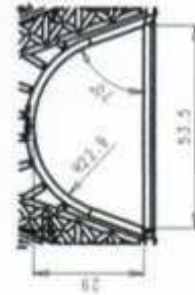

INTERNAL DIAMETER Ø 18.5 GUARANTEED AT ENTRY ONLY  
 MIN THROUGH BORE Ø 14  
 MAXIMUM ALLOWED DEVIATION FROM VERTICAL AXIS 2.7

Section A-A

Label space

Le quote sono espresse in mm. Solo quelle con indicazione di tolleranza sono impegnative - The dimensions are expressed in mm. Only those showing a tolerance are binding.

VETTERIE <b>BETTI</b> TORINO	ARTICOLO <b>TOUR EIFFEL 20 CL</b>		COLORE		IMBOCCATURA <b>BAR TOP</b>	
	PESO VETRO <b>400 gr ~</b>	No. DISEGNO <b>S-B</b>	DATA <b>31.05.2010</b>	SCALA	NOTE <b>FASCETTA 14</b>	