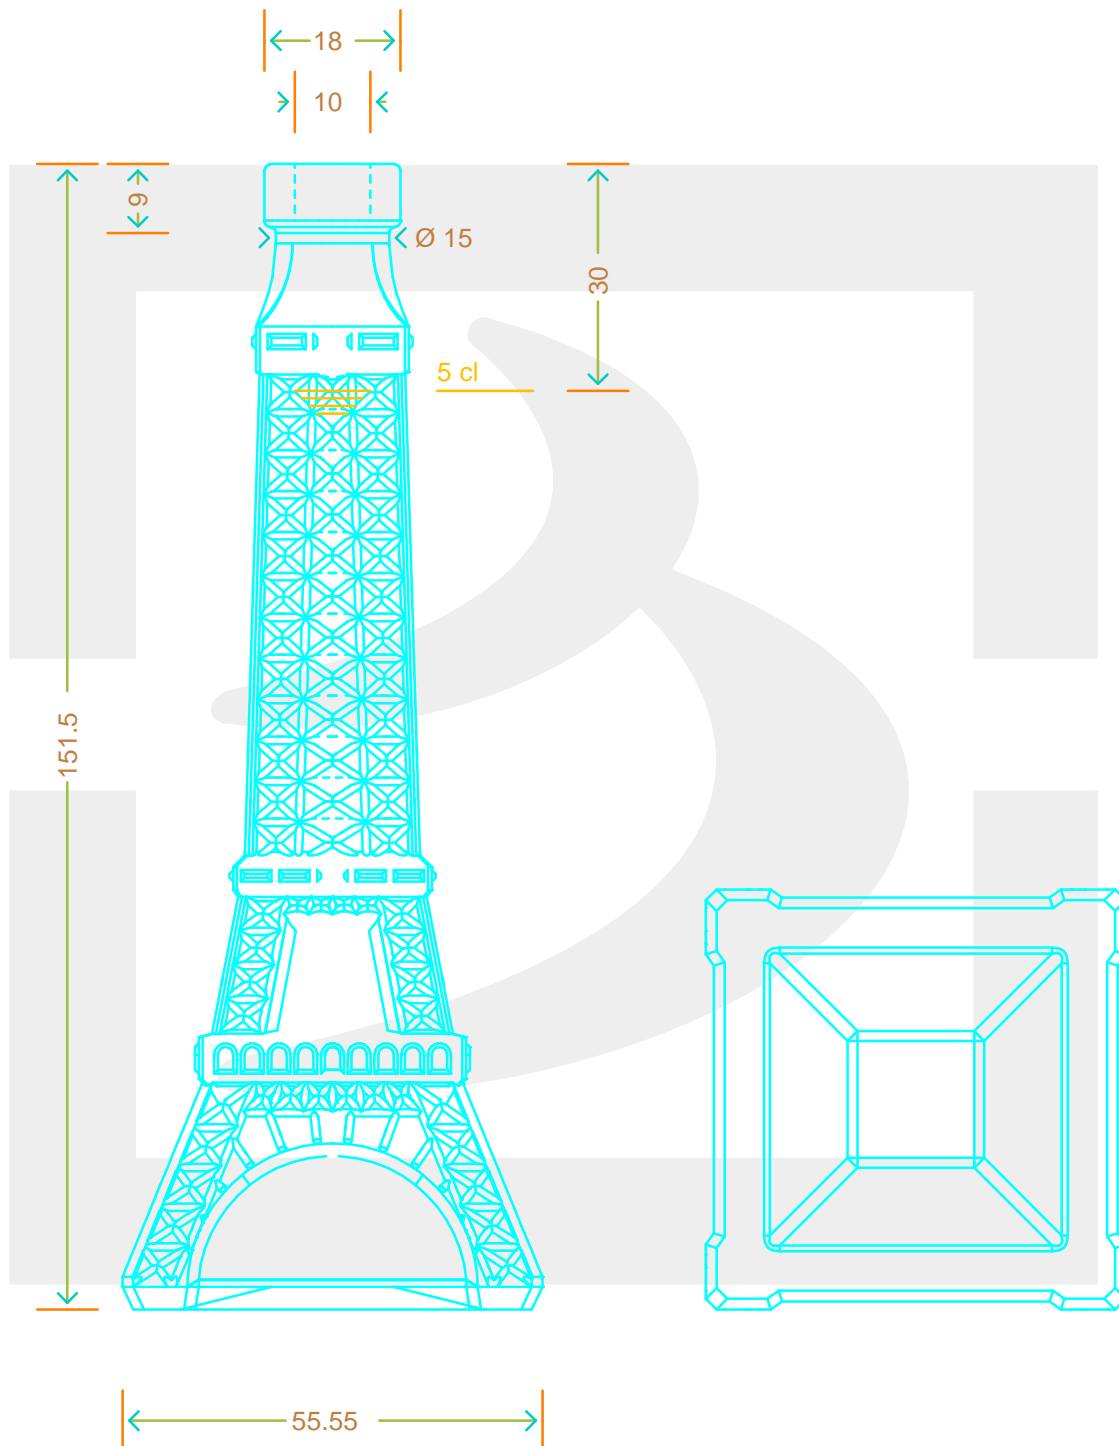

# BOT. TOUR EIFFEL 50 F8,2 BT \*

Colore : BIANCO EXTRA  
Color :

**bruni glass**  
a berlin packaging company

www.brunglass.com

SCALA: 1:1  
SCALE:

Capacità R.B. (c.c.) : Brimful cap. (c.c.) :	53	Peso vetro (gr): Glass weight (gr):	160
Altezza tot (mm): Total height (mm):	151.5	Bocca: Finish:	FASCETTA
Diametro corpo (mm): Body diameter (mm):	55	Min. foro passante (mm): Minimum through bore (mm):	

LE QUOTE SONO ESPRESSE IN mm  
DIMENSIONS ARE EXPRESSED IN mm

COD. ARTICOLO / ITEM CODE