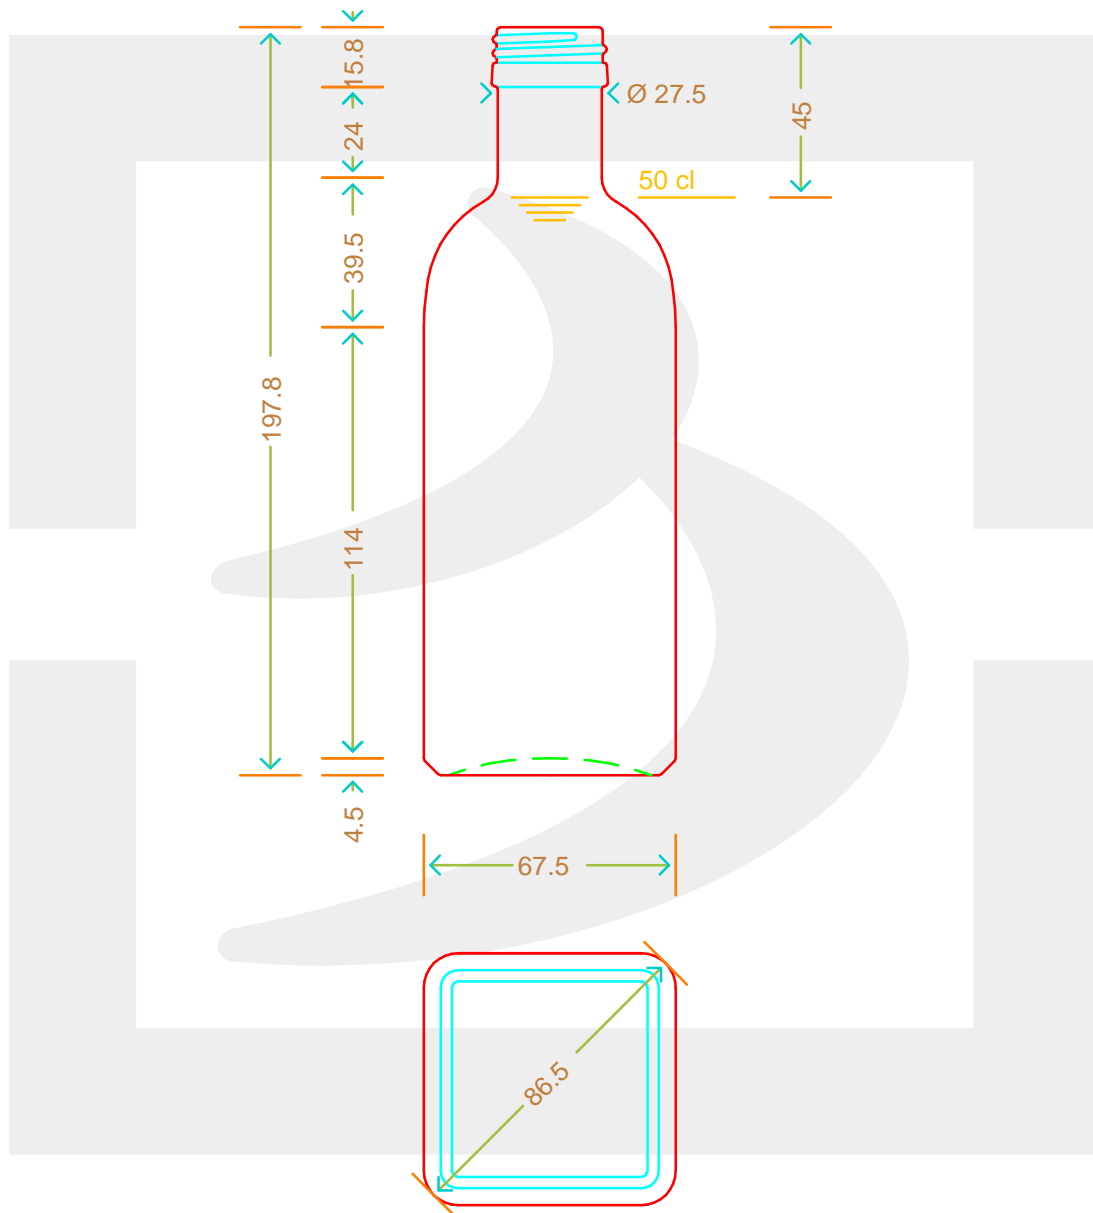

ARTICOLO / ITEM

BOT. QUADROTTA 500 P 31,5X18 BT *

Colore : BIANCO EXTRA
Color :

 **bruni glass**
a **berlin packaging** company

www.bruniglass.com

SCALA: 1:2
SCALE:

Capacità R.B. (c.c.) : Brimful cap. (c.c.) :	515	Peso vetro (gr): Glass weight (gr):	350
Altezza tot (mm): Total height (mm):	197.6	Bocca: Finish:	PILFER-PROOF
Diametro corpo (mm): Body diameter (mm):	66.7	Min. foro passante (mm): Minimum through bore (mm):	18

LE QUOTE SONO ESPRESSE IN mm
DIMENSIONS ARE EXPRESSED IN mm

COD. ARTICOLO / ITEM CODE

18650P2

Data ultimo aggiornamento / Last update: 10/05/2019
Origine / Source: 18650