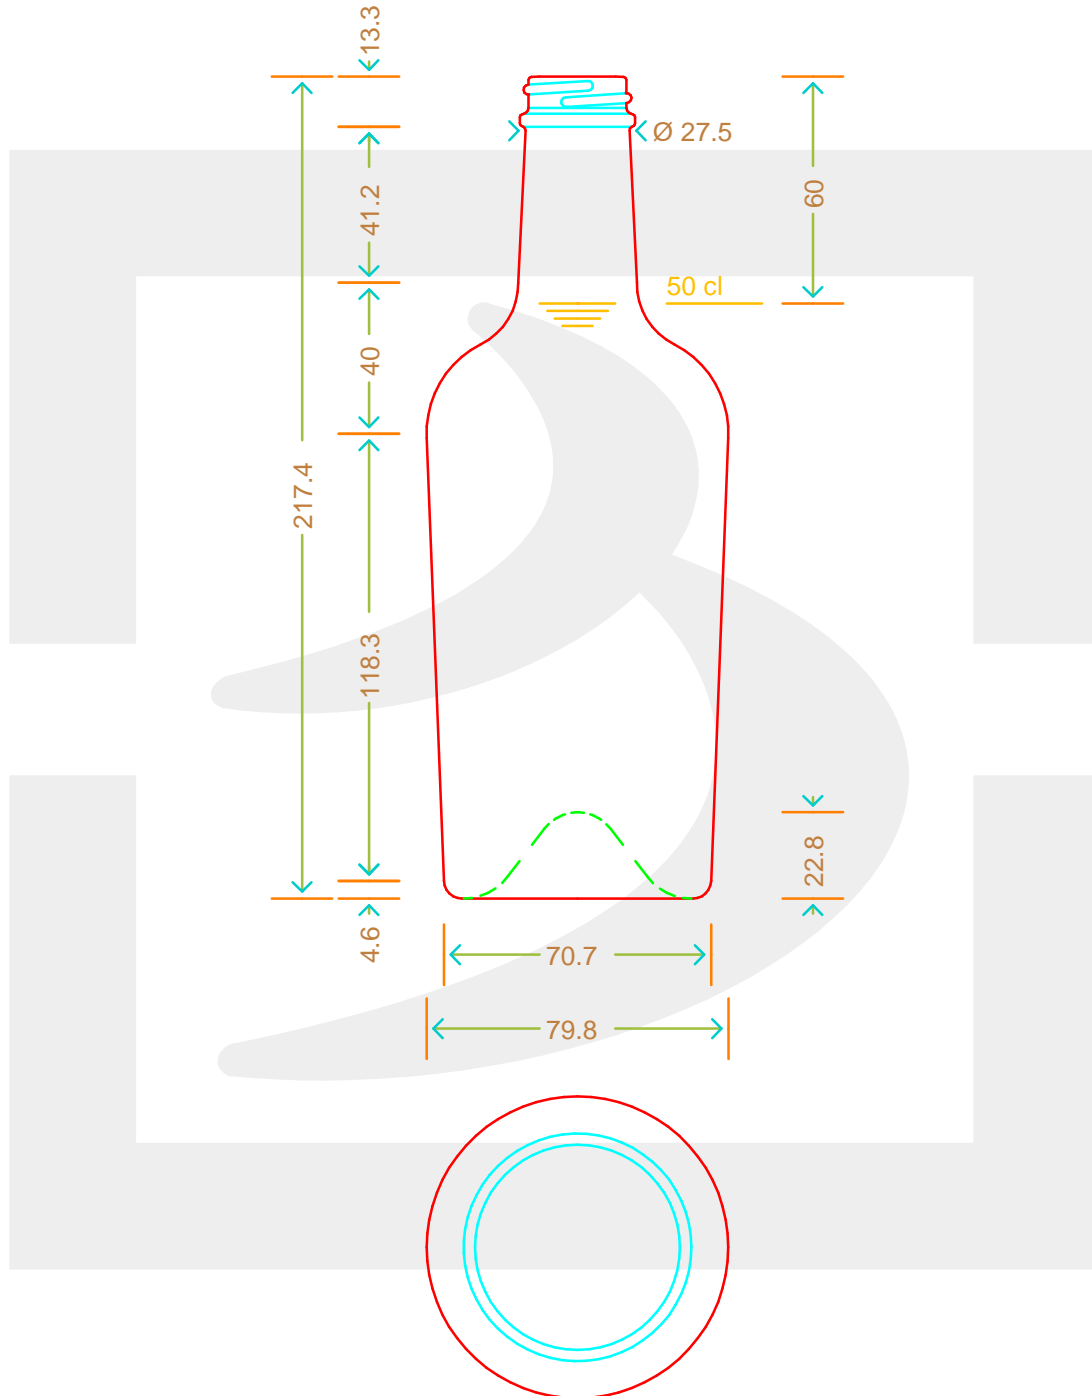

# BOT. REGINOLIO 500 G400/28 VQ BT\*

Colore : FOGLIA MORTA  
Color :

 **bruni glass**  
a **berlin packaging** company

www.brunglass.com

SCALA: 1:2  
SCALE:

Capacità R.B. (c.c.): Brimful cap. (c.c.):	520	Peso vetro (gr): Glass weight (gr):	400
Altezza tot (mm): Total height (mm):	217.4	Bocca: Finish:	GPI
Diametro corpo (mm): Body diameter (mm):	79.8	Min. foro passante (mm): Minimum through bore (mm):	

LE QUOTE SONO ESPRESSE IN mm  
DIMENSIONS ARE EXPRESSED IN mm

COD. ARTICOLO / ITEM CODE

**18607P1**

Data ultimo aggiornamento / Last update: 10/05/2019  
Origine / Source: 18607