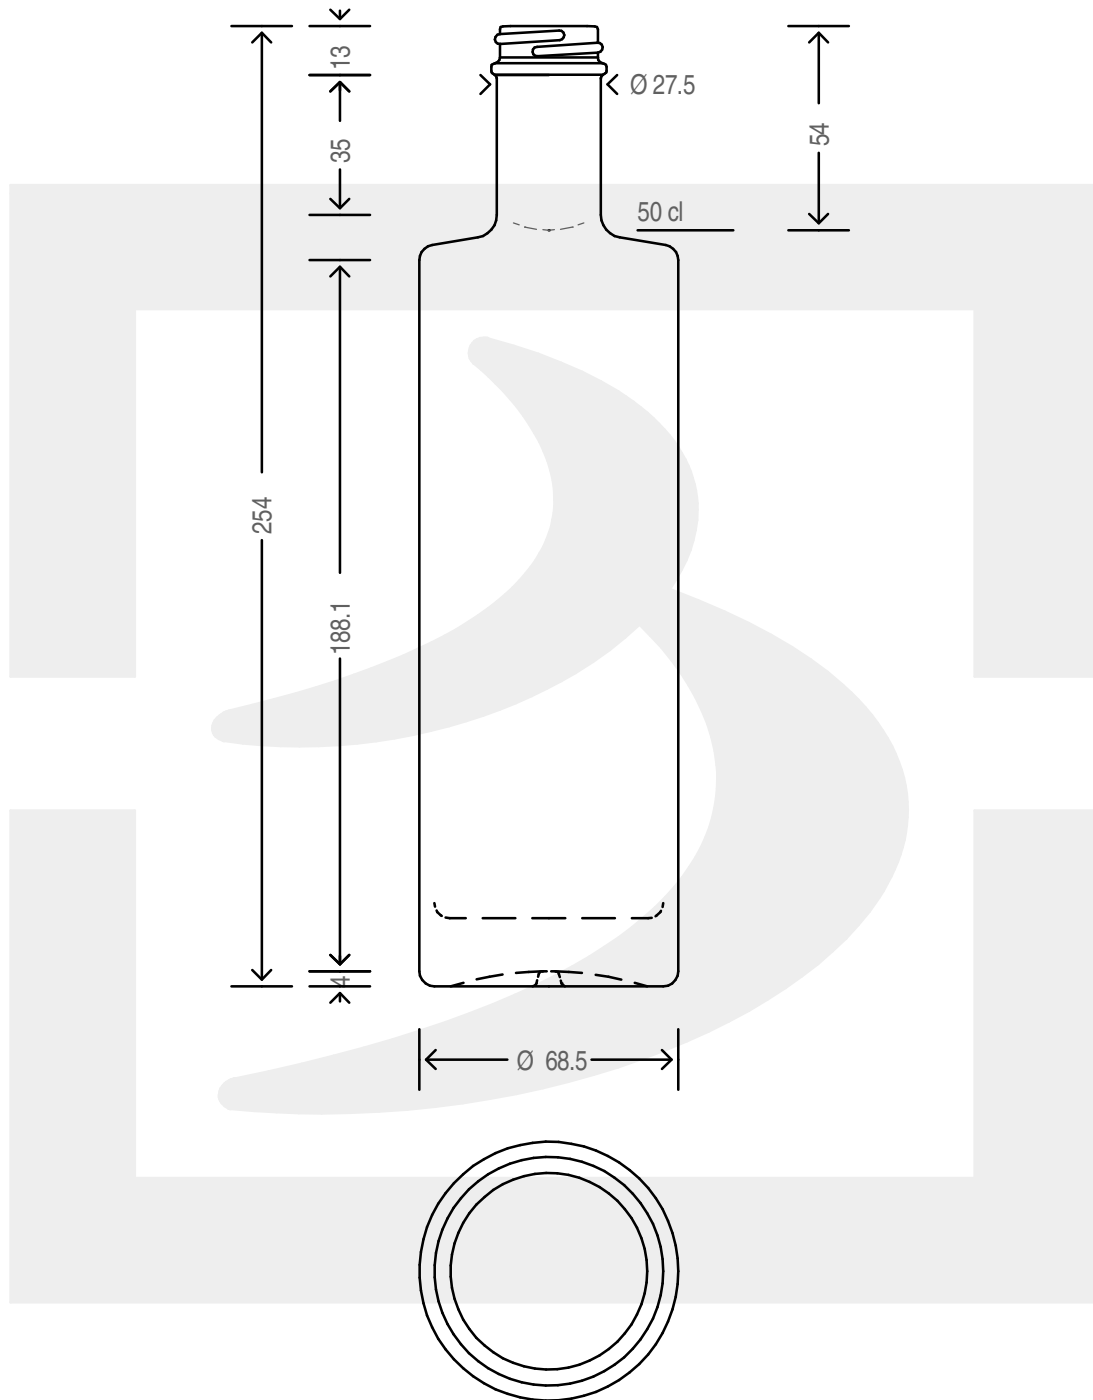

# BOT CLAIRE RONDE 500 GPI 28/400 BT\*

Colore : BIANCO EXTRA  
Color :

 **bruni glass**  
a **berlin packaging** company

www.brunglass.com

SCALA: 1:2  
SCALE:

Capacità R.B. (c.c.) : Brimful cap. (c.c.) :	515	Peso vetro (gr): Glass weight (gr):	600
Altezza tot (mm): Total height (mm):	254	Bocca: Finish:	GPI
Diametro corpo (mm): Body diameter (mm):	68.5	Min. foro passante (mm): Minimum through bore (mm):	

LE QUOTE SONO ESPRESSE IN mm  
DIMENSIONS ARE EXPRESSED IN mm

COD. ARTICOLO / ITEM CODE

**18585P1**

Data ultimo aggiornamento / Last update: 10/05/2019  
Origine / Source: 18585