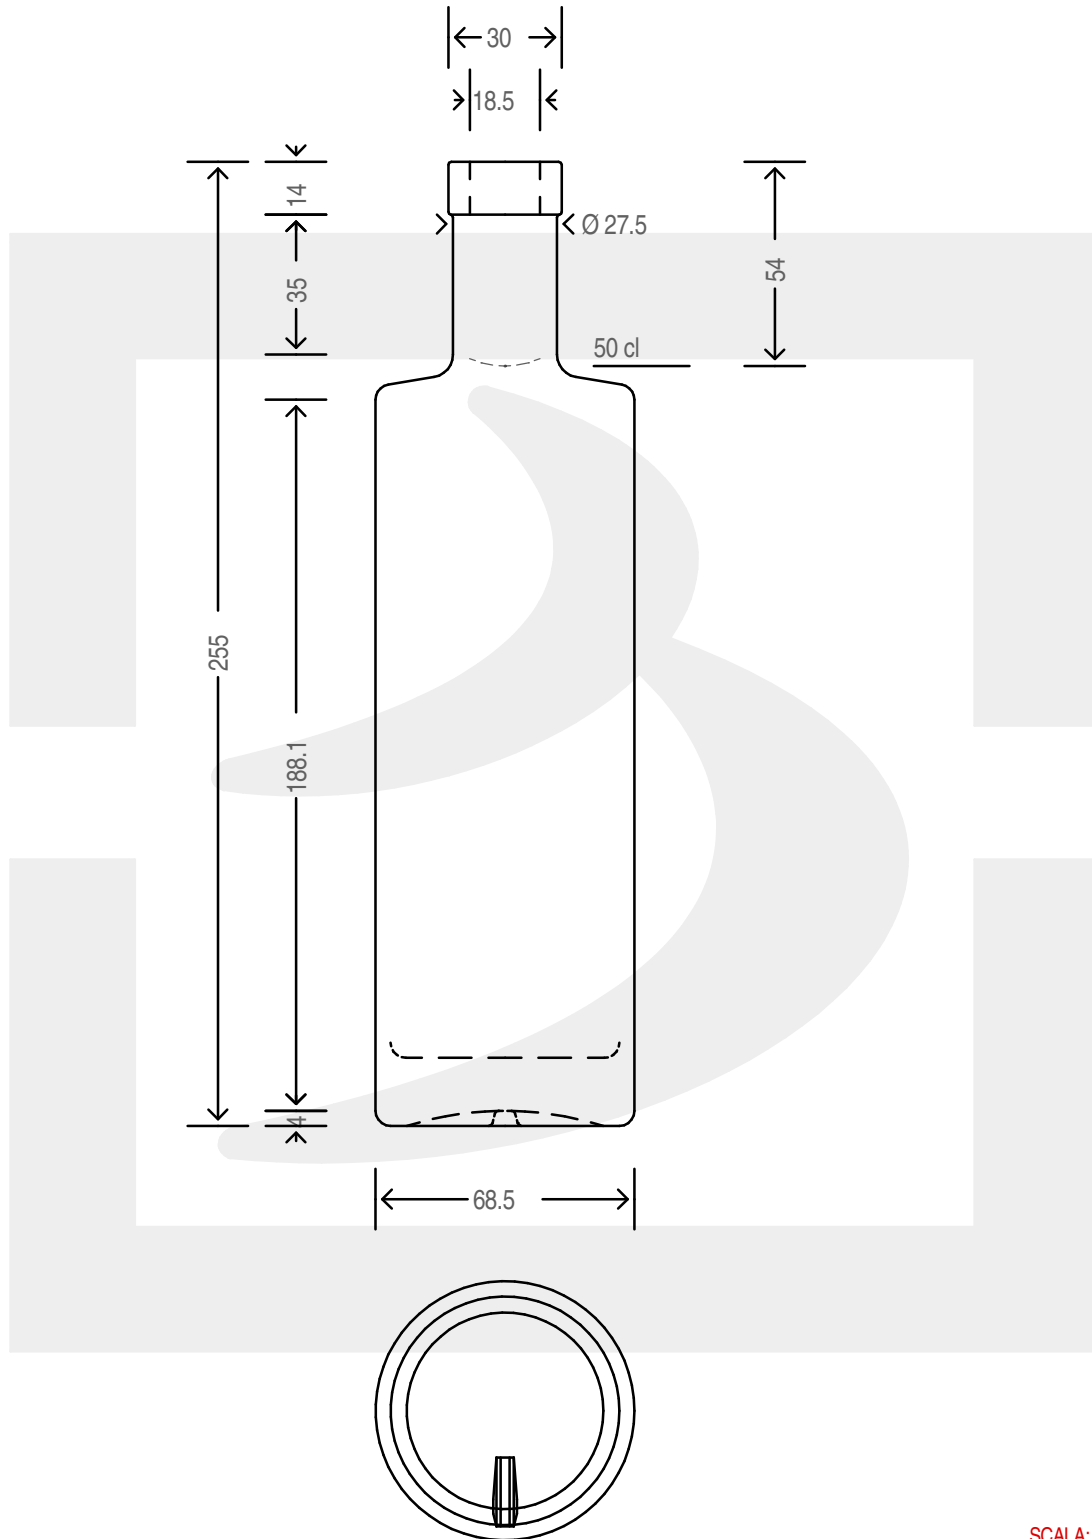

# BOT. CLAIRE RONDE 500 F14 BT \*

Colore : BIANCO EXTRA  
Color :

 **bruni glass**  
a **berlin packaging** company

www.bruniglass.com

SCALA: 1:2  
SCALE:

Capacità R.B. (c.c.) : Brimful cap. (c.c.) :	515	Peso vetro (gr): Glass weight (gr):	600
Altezza tot (mm): Total height (mm):	255	Bocca: Finish:	FASCETTA
Diametro corpo (mm): Body diameter (mm):	68.5	Min. foro passante (mm): Minimum through bore (mm):	

LE QUOTE SONO ESPRESSE IN mm  
DIMENSIONS ARE EXPRESSED IN mm

COD. ARTICOLO / ITEM CODE

**18584P1**

Data ultimo aggiornamento / Last update: 10/05/2019  
Origine / Source: 18584