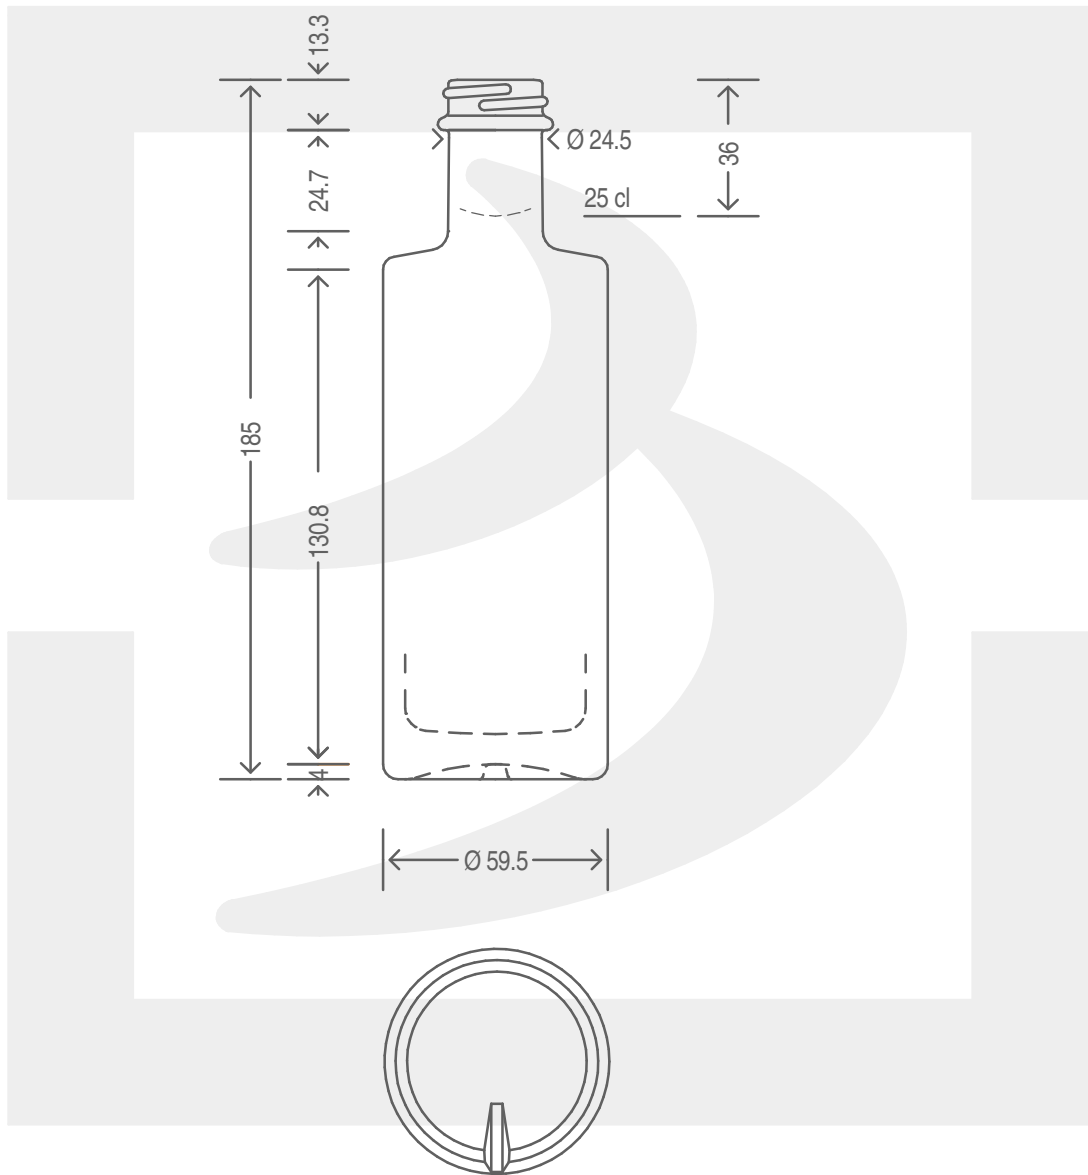

# B CLAIRE RONDE 250 GPI 400/28 BT\*

Colore : BIANCO EXTRA  
Color :

 **bruni glass**  
a **berlin packaging** company

www.bruniglass.com

SCALA: 1:2  
SCALE:

Capacità R.B. (c.c.) :	260	Peso vetro (gr):	350
Brimful cap. (c.c.) :		Glass weight (gr):	
Altezza tot (mm):	185	Bocca:	GPI
Total height (mm):		Finish:	
Diametro corpo (mm):	59.5	Min. foro passante (mm):	12
Body diameter (mm):		Minimum through bore (mm):	

LE QUOTE SONO ESPRESSE IN mm  
DIMENSIONS ARE EXPRESSED IN mm

COD. ARTICOLO / ITEM CODE

**18583P1**

Data ultimo aggiornamento / Last update: 10/05/2019  
Origine / Source: 18583