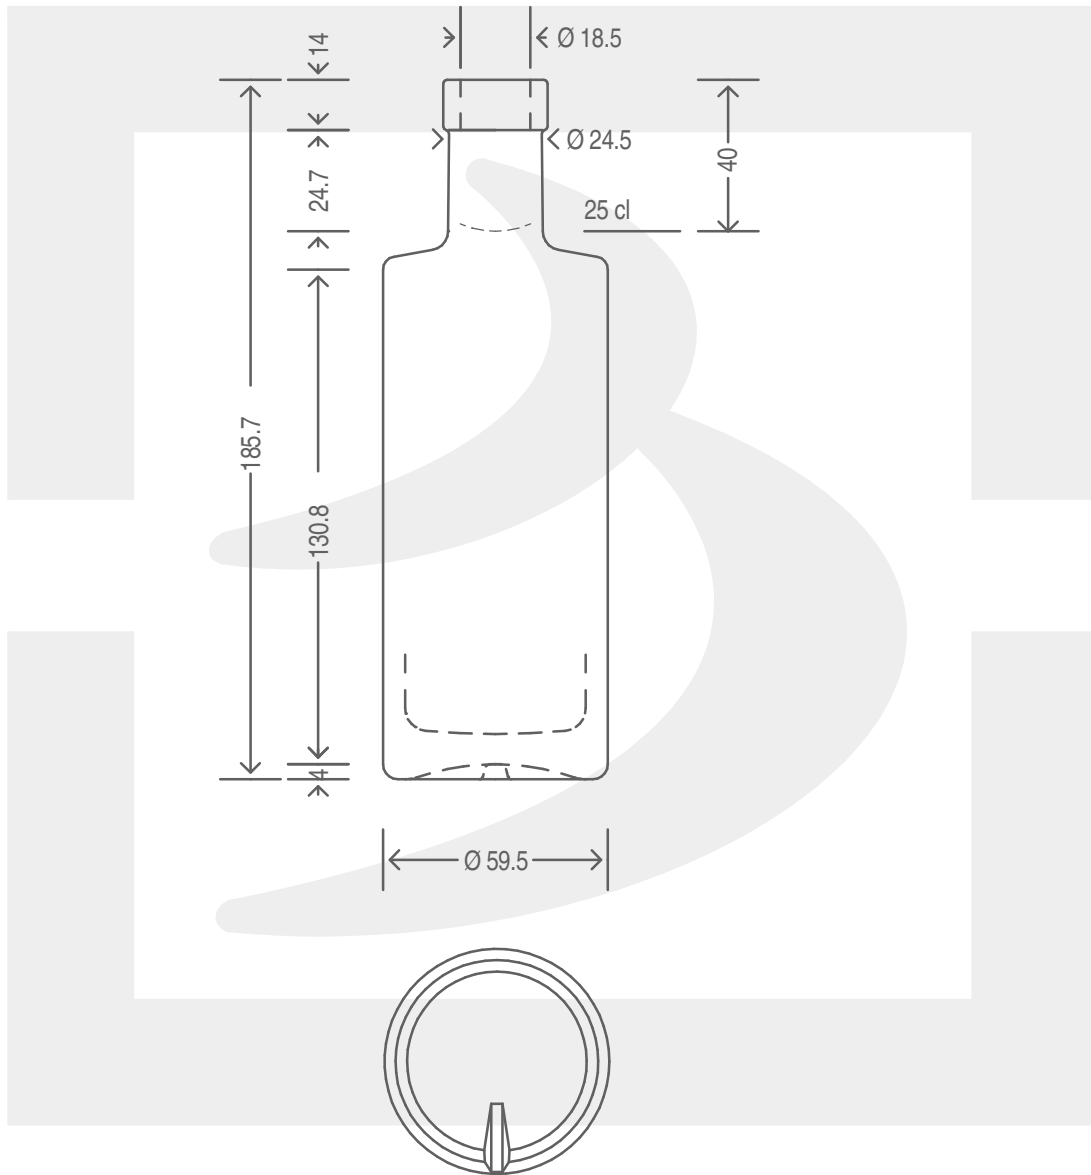

ARTICOLO / ITEM

BOT. CLAIRE RONDE 250 F14 BT *

Colore : BIANCO EXTRA
Color :

 **bruni glass**
a **berlin packaging** company

www.bruniglass.com

SCALA: 1:2
SCALE:

Capacità R.B. (c.c.) : Brimful cap. (c.c.) :	260	Peso vetro (gr): Glass weight (gr):	350
Altezza tot (mm): Total height (mm):	185.7	Bocca: Finish:	FASCETTA
Diametro corpo (mm): Body diameter (mm):	59.5	Min. foro passante (mm): Minimum through bore (mm):	14

LE QUOTE SONO ESPRESSE IN mm
DIMENSIONS ARE EXPRESSED IN mm

COD. ARTICOLO / ITEM CODE

18582P1