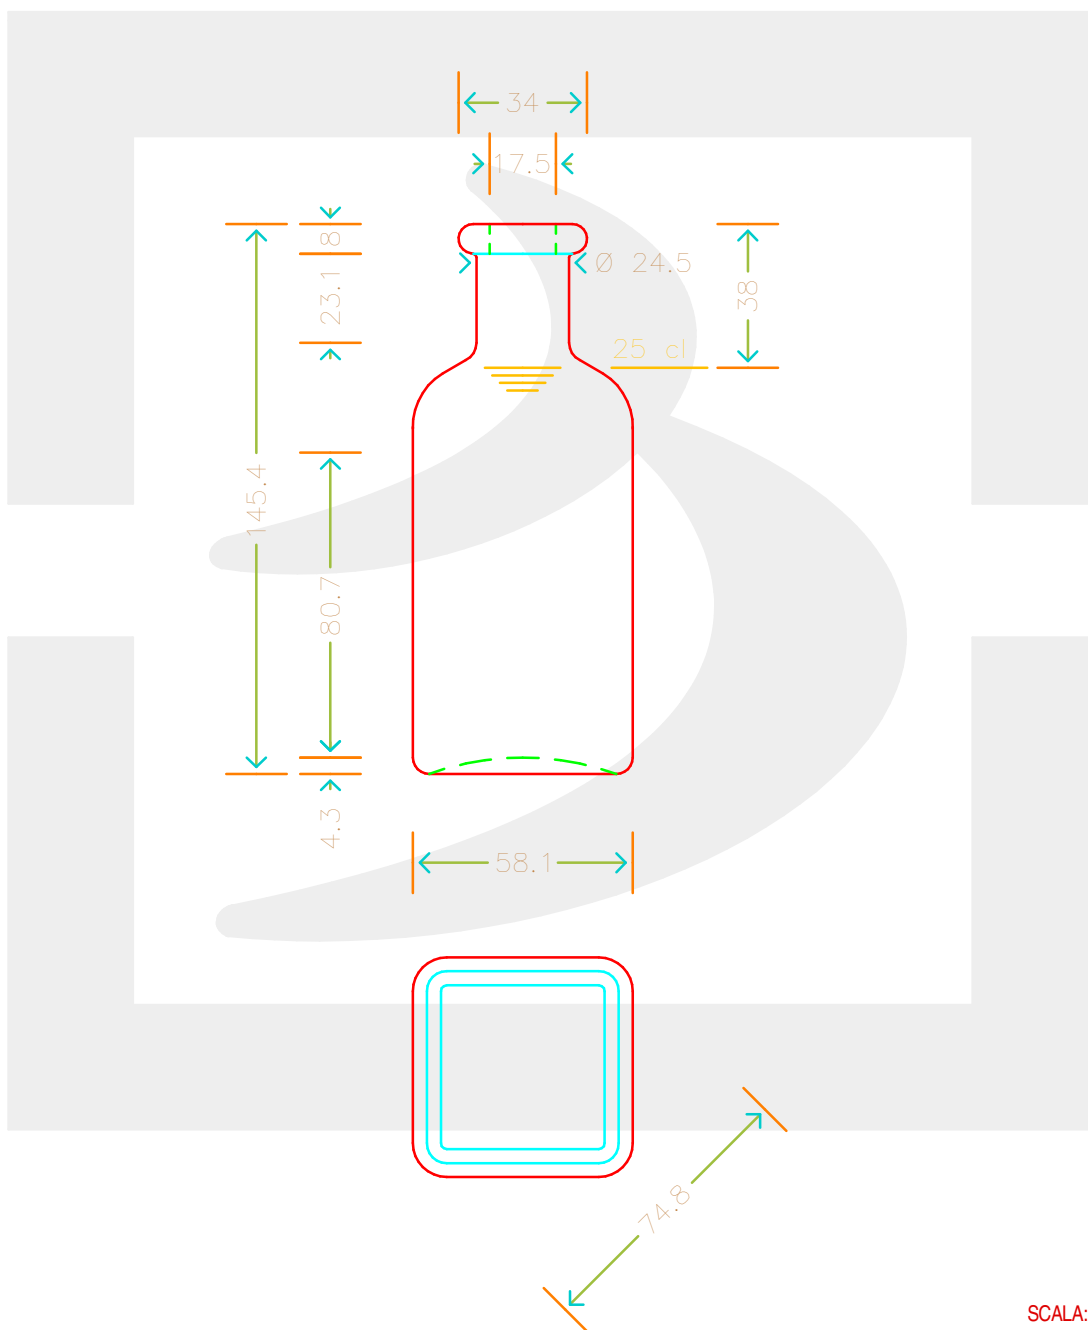

ARTICOLO / ITEM

BOT. QUADROTTA 250 A BT *

Colore : BIANCO EXTRA
Color :

bruni glass
a berlin packaging company

www.brunglass.com

SCALA: 1:2
SCALE:

| | | | |
|---|-------|--|--------|
| Capacità R.B. (c.c.) : Brimful cap. (c.c.) : | 260 | Peso vetro (gr): Glass weight (gr): | 250 |
| Altezza tot (mm): Total height (mm): | 145.4 | Bocca: Finish: | ANELLO |
| Diametro corpo (mm): Body diameter (mm): | 74.8 | Min. foro passante (mm): Minimum through bore (mm): | |

LE QUOTE SONO ESPRESSE IN mm
DIMENSIONS ARE EXPRESSED IN mm

COD. ARTICOLO / ITEM CODE
18579P2

Data ultimo aggiornamento / Last update: 10/05/2019
Origine / Source: 18579