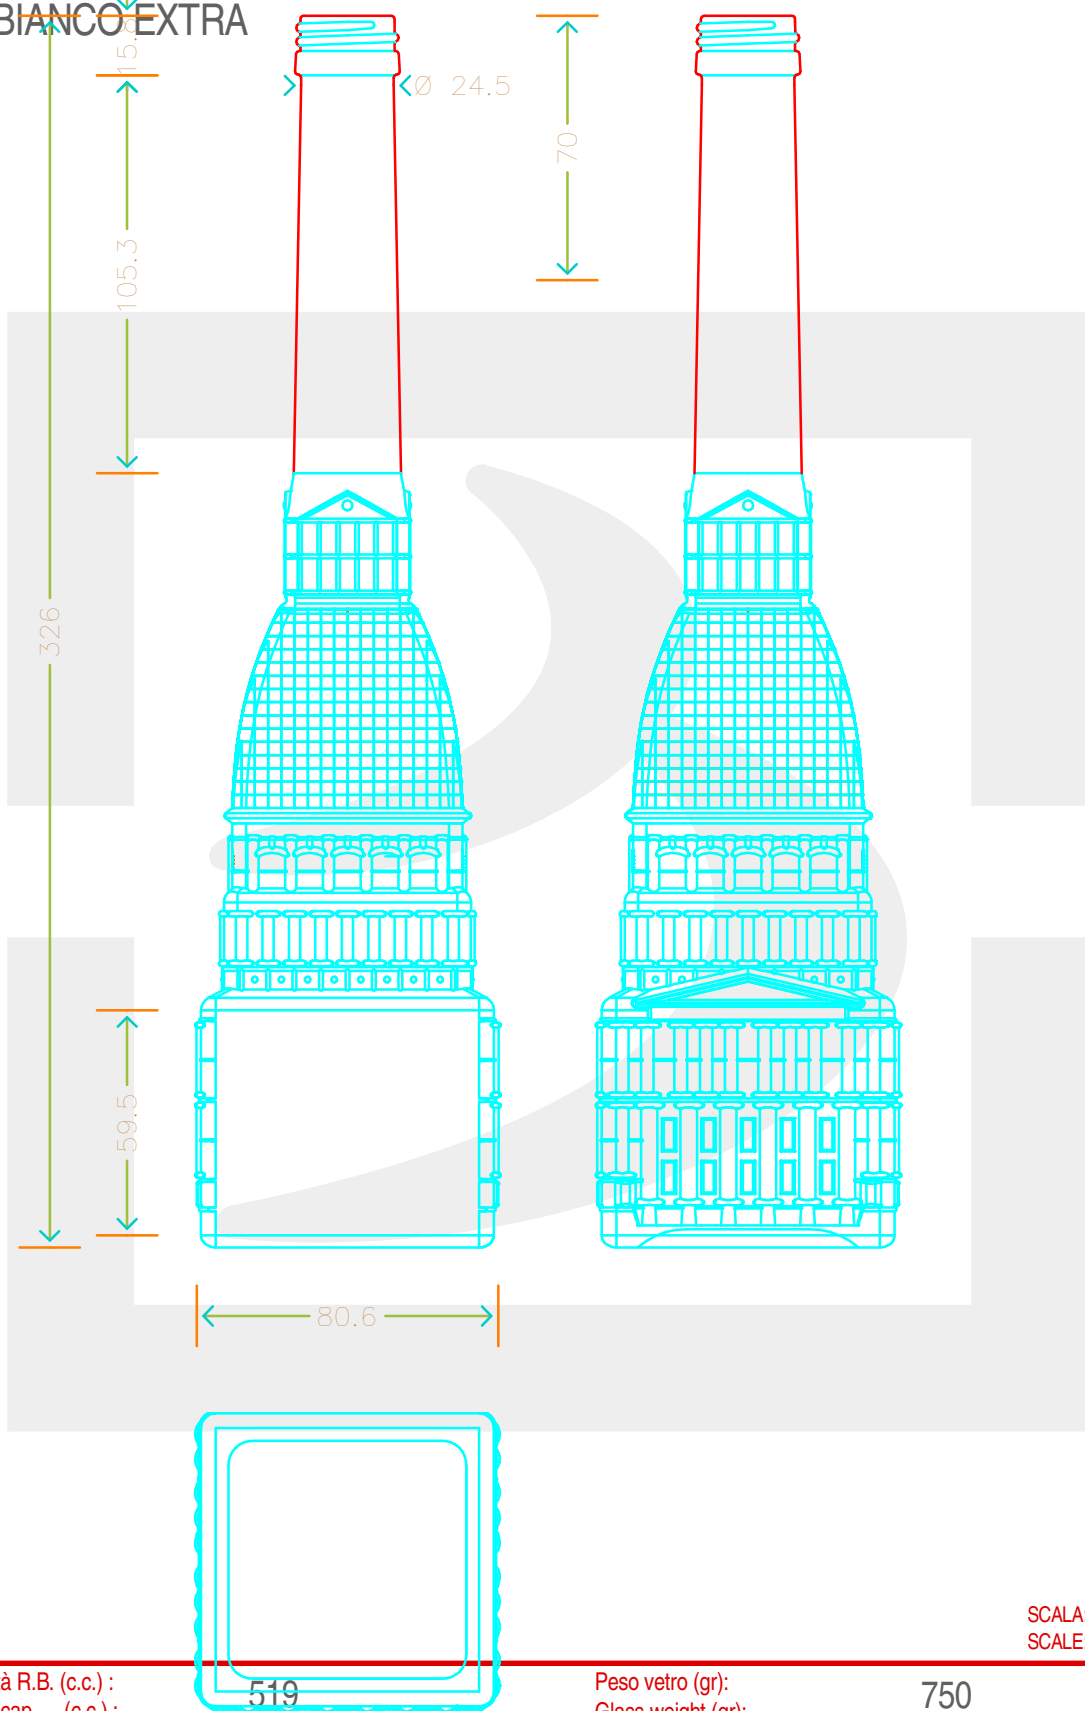

BOT. MOLE ANTONELLIANA 500 PP28 BT*

Colore :
Color :

BIANCO EXTRA

SCALA: 1:2
SCALE:

Capacità R.B. (c.c.): Brimful cap. (c.c.):	519	Peso vetro (gr): Glass weight (gr):	750
Altezza tot (mm): Total height (mm):	326	Bocca: Finish:	PILFER-PROOF
Diametro corpo (mm): Body diameter (mm):	80.6	Min. foro passante (mm): Minimum through bore (mm):	

LE QUOTE SONO ESPRESSE IN mm
DIMENSIONS ARE EXPRESSED IN mm

COD. ARTICOLO / ITEM CODE
18552T2