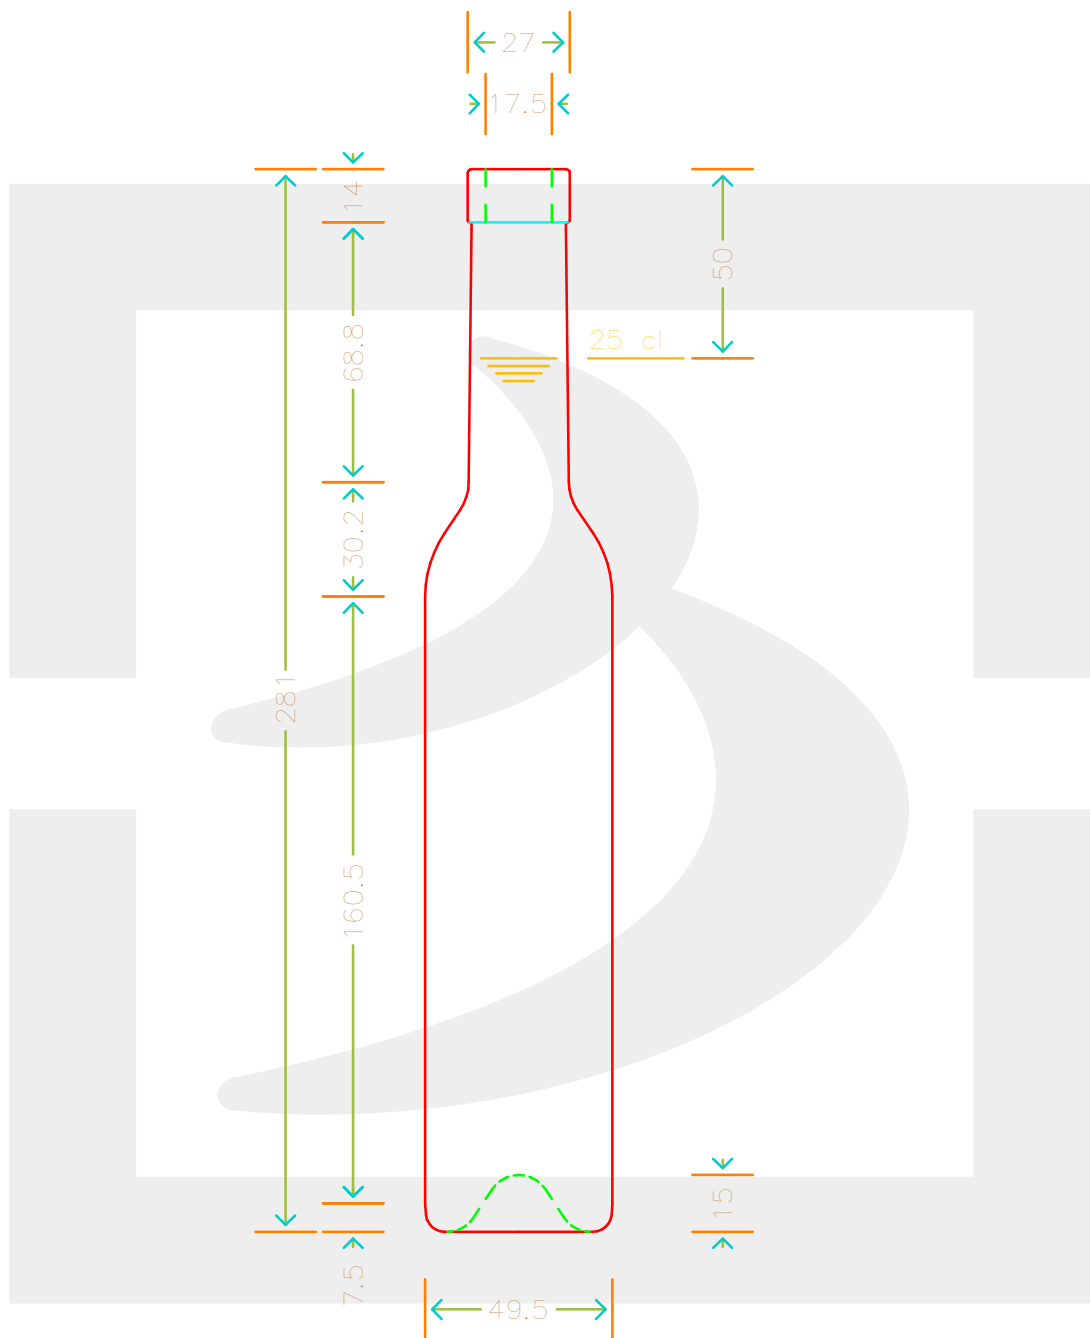

# BOT BORD FEDERICA 250 F14 BT \$ \*

Colore : BIANCO EXTRA  
Color :

a berlin packaging company

www.bruniglass.com

SCALA: 1:2  
SCALE:

Capacità R.B. (c.c.) : Brimful cap. (c.c.) :	260	Peso vetro (gr): Glass weight (gr):	350
Altezza tot (mm): Total height (mm):	281	Bocca: Finish:	FASCETTA
Diametro corpo (mm): Body diameter (mm):	49.5	Min. foro passante (mm): Minimum through bore (mm):	16

LE QUOTE SONO ESPRESSE IN mm  
DIMENSIONS ARE EXPRESSED IN mm

COD. ARTICOLO / ITEM CODE