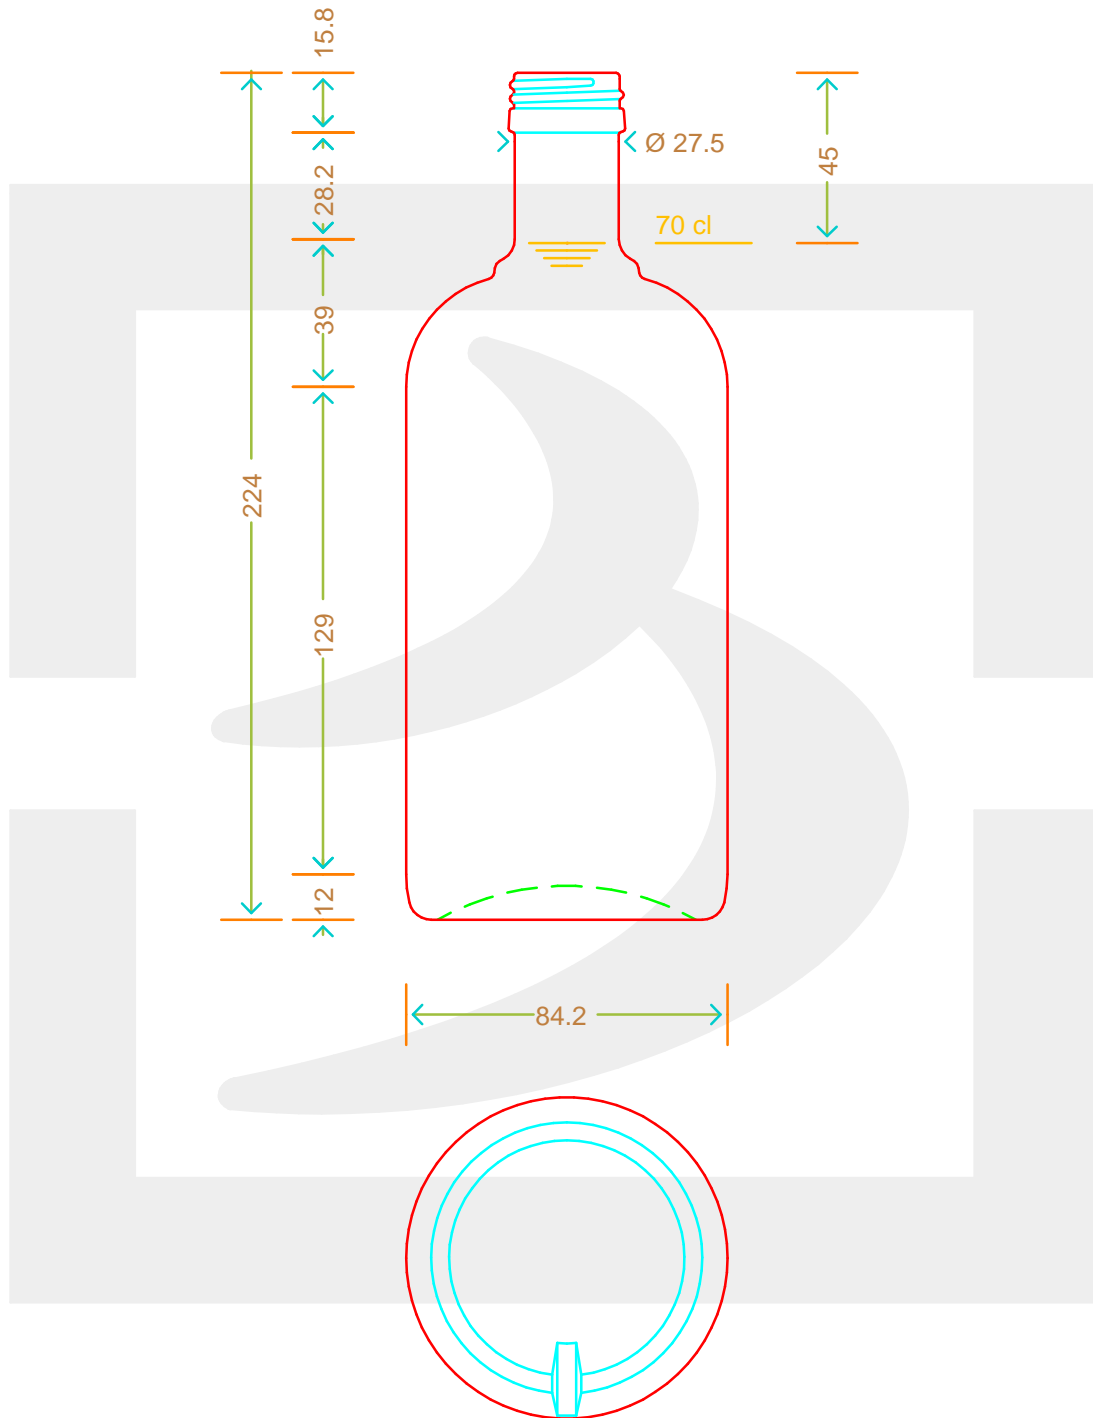

# BOT. ART WHISKY 700 P 31,5X18 BT \*

Colore : BIANCO  
Color :

**bruni glass**  
a berlin packaging company

www.bruniglass.com

SCALA: 1:2  
SCALE:

Capacità R.B. (c.c.) : Brimful cap. (c.c.) :	717	Peso vetro (gr): Glass weight (gr):	500
Altezza tot (mm): Total height (mm):	224	Bocca: Finish:	PILFER-PROOF
Diametro corpo (mm): Body diameter (mm):	84.7	Min. foro passante (mm): Minimum through bore (mm):	

LE QUOTE SONO ESPRESSE IN mm  
DIMENSIONS ARE EXPRESSED IN mm

COD. ARTICOLO / ITEM CODE

**18483P2**

Data ultimo aggiornamento / Last update: 10/05/2019  
Origine / Source: 18483