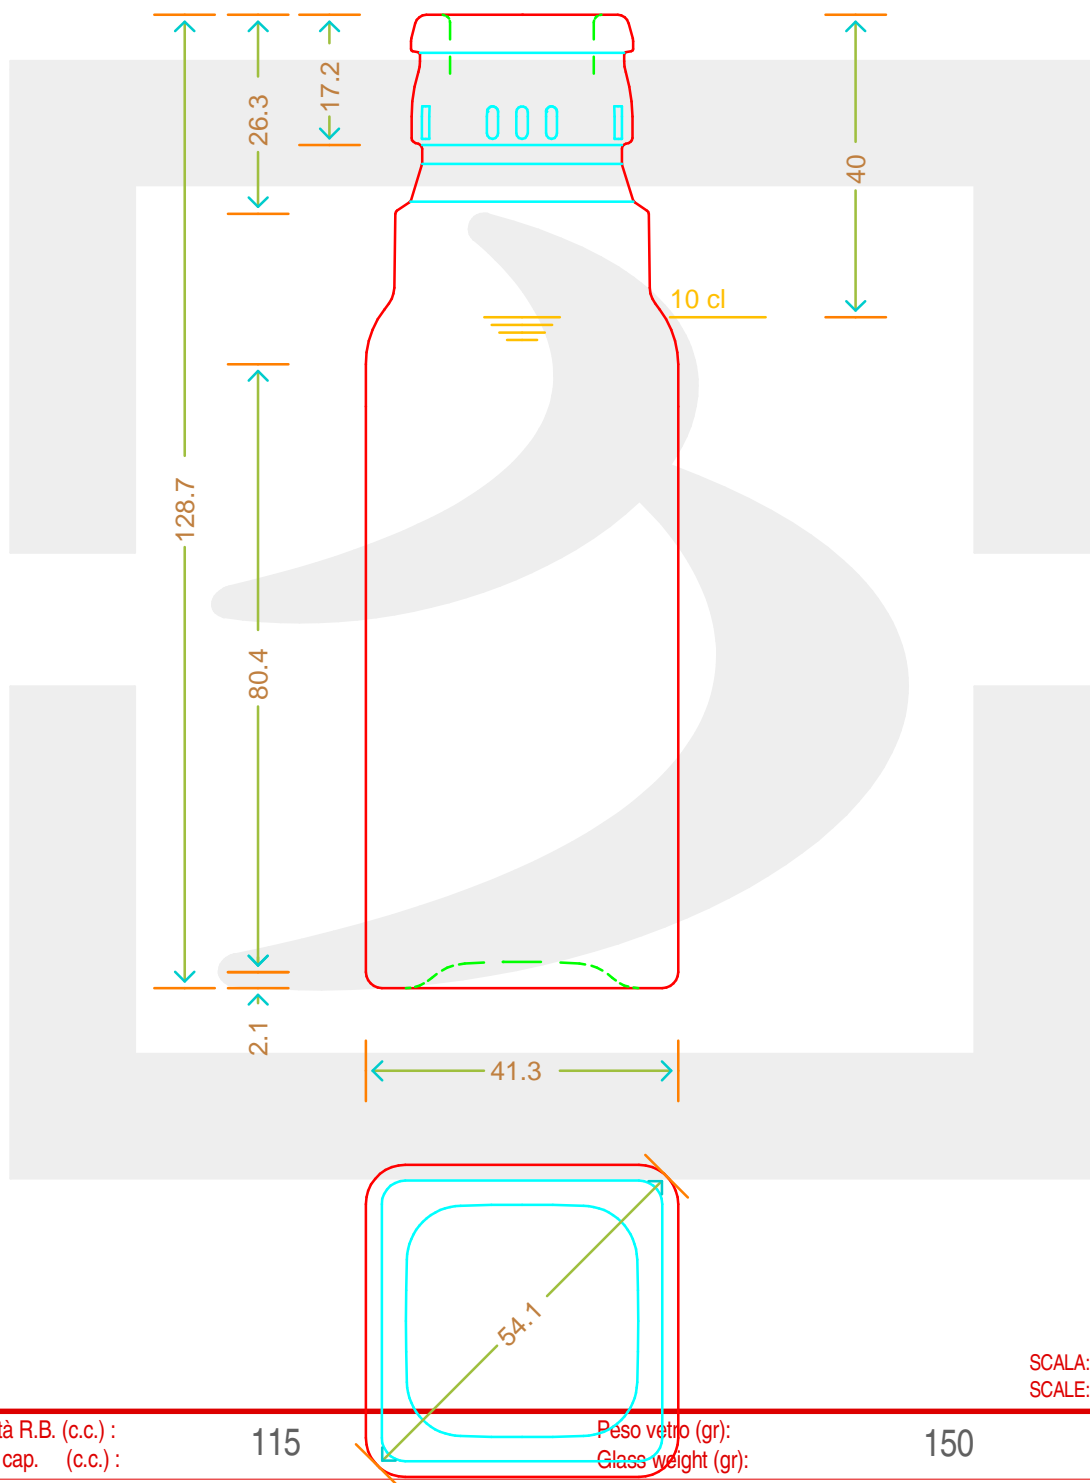

# BOT. MARASCA 100 VS TOP VA \*

Colore : VERDE ANTICO  
Color :

**bruni glass**  
a berlin packaging company

www.brunglass.com

Capacità R.B. (c.c.) : Brimful cap. (c.c.) :	115	Peso vetro (gr): Glass weight (gr):	150
Altezza tot (mm): Total height (mm):	128.7	Bocca: Finish:	TOP GUALA 1031/47
Diametro corpo (mm): Body diameter (mm):	41.3	Min. foro passante (mm): Minimum through bore (mm):	

LE QUOTE SONO ESPRESSE IN mm  
DIMENSIONS ARE EXPRESSED IN mm

COD. ARTICOLO / ITEM CODE

**18422T1**

Data ultimo aggiornamento / Last update: 10/05/2019  
Origine / Source: 18422