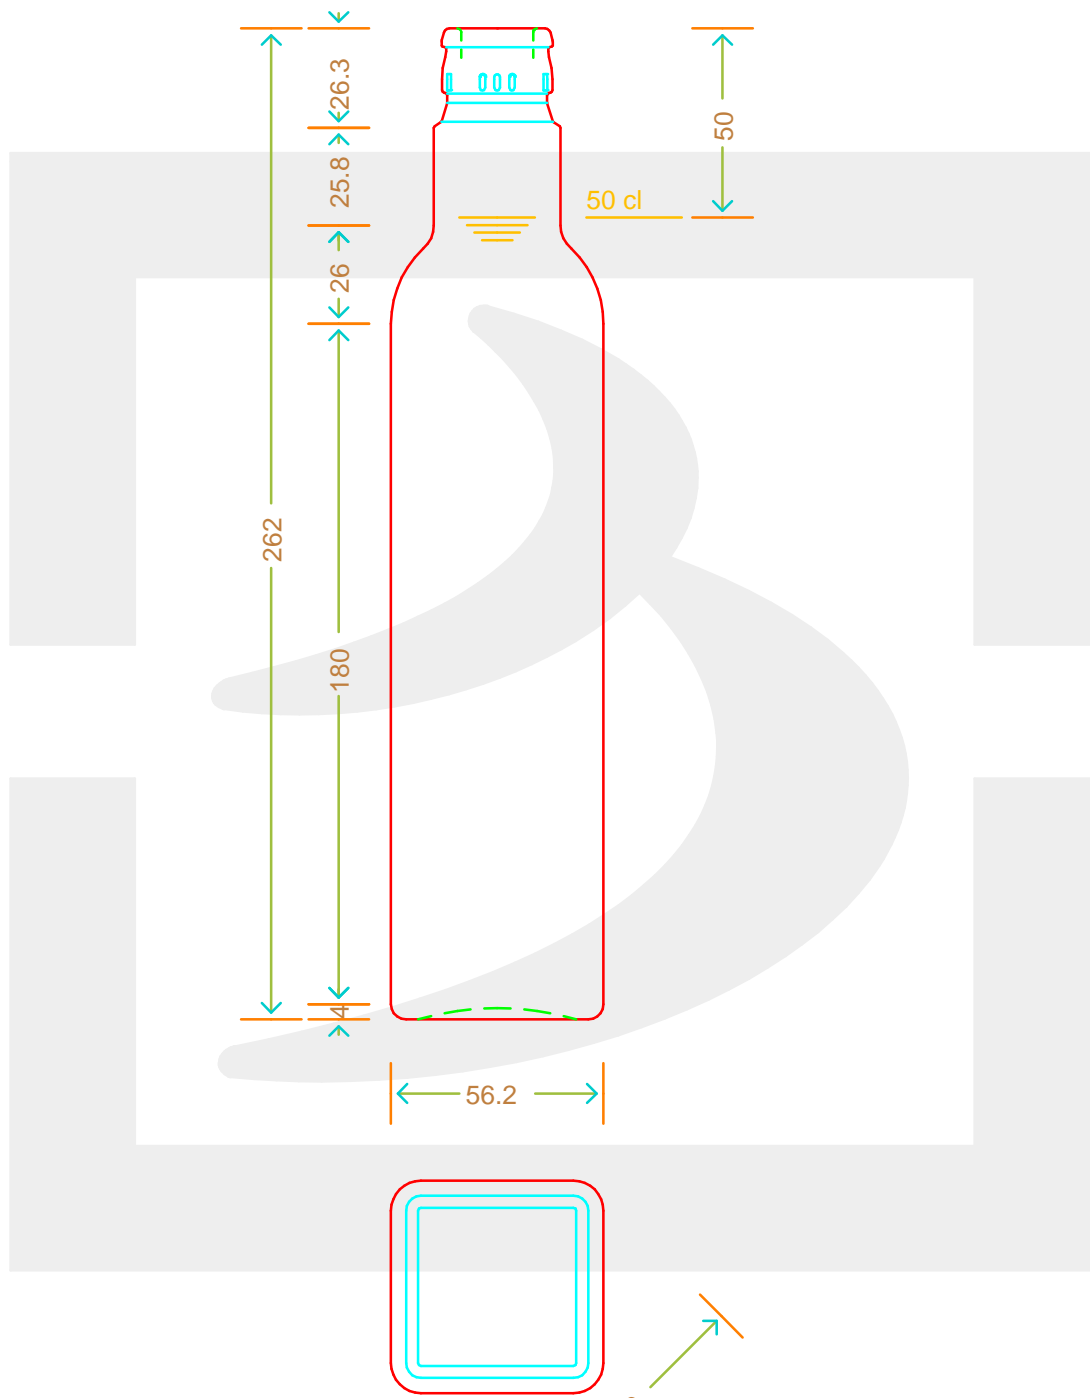

# BOT. MARASCA 500 ALTA GC TOP UVAG \*

Colore : UVAG  
Color :

**bruni glass**  
a berlin packaging company

www.brunglass.com

SCALA: 1:2  
SCALE:

Capacità R.B. (c.c.) : Brimful cap. (c.c.) :	520	Peso vetro (gr): Glass weight (gr):	390
Altezza tot (mm): Total height (mm):	262	Bocca: Finish:	TOP GUALA 1031/47
Diametro corpo (mm): Body diameter (mm):	57	Min. foro passante (mm): Minimum through bore (mm):	17,5

LE QUOTE SONO ESPRESSE IN mm  
DIMENSIONS ARE EXPRESSED IN mm

COD. ARTICOLO / ITEM CODE