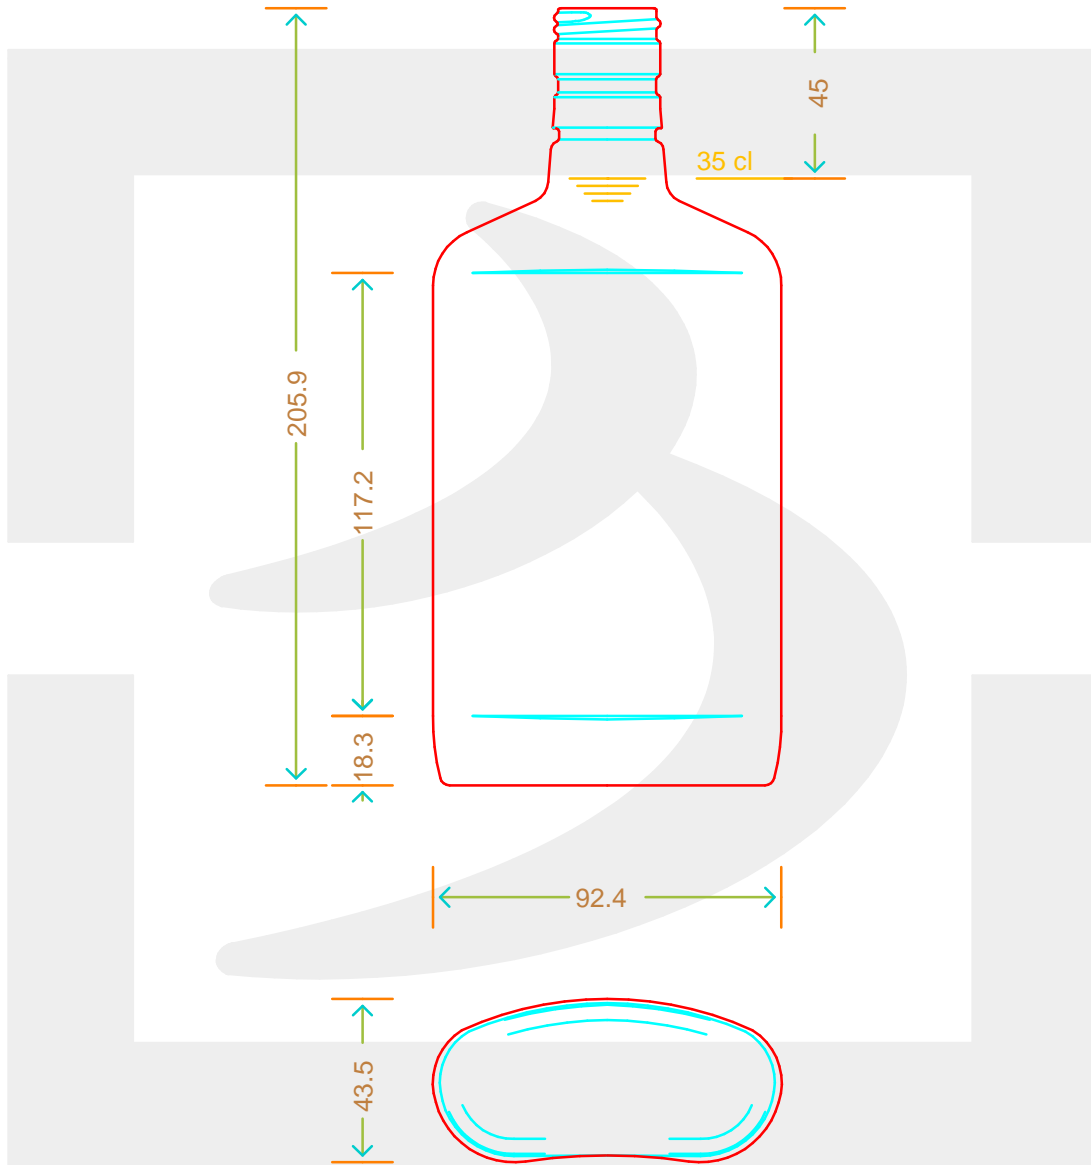

# BOT. FIASCHETTA TASC 350 P 30 AG

Colore : BIANCO  
Color :

 **bruni glass**  
a berlin packaging company

www.bruniglass.com

SCALA: 1:2  
SCALE:

Capacità R.B. (c.c.) : Brimful cap. (c.c.) :	364	Peso vetro (gr): Glass weight (gr):	370
Altezza tot (mm): Total height (mm):	205.9	Bocca: Finish:	PILFER-PROOF
Diametro corpo (mm): Body diameter (mm):	92.4	Min. foro passante (mm): Minimum through bore (mm):	16,3

LE QUOTE SONO ESPRESSE IN mm  
DIMENSIONS ARE EXPRESSED IN mm

COD. ARTICOLO / ITEM CODE

**18298P3**

Data ultimo aggiornamento / Last update: 10/05/2019  
Origine / Source: 18298